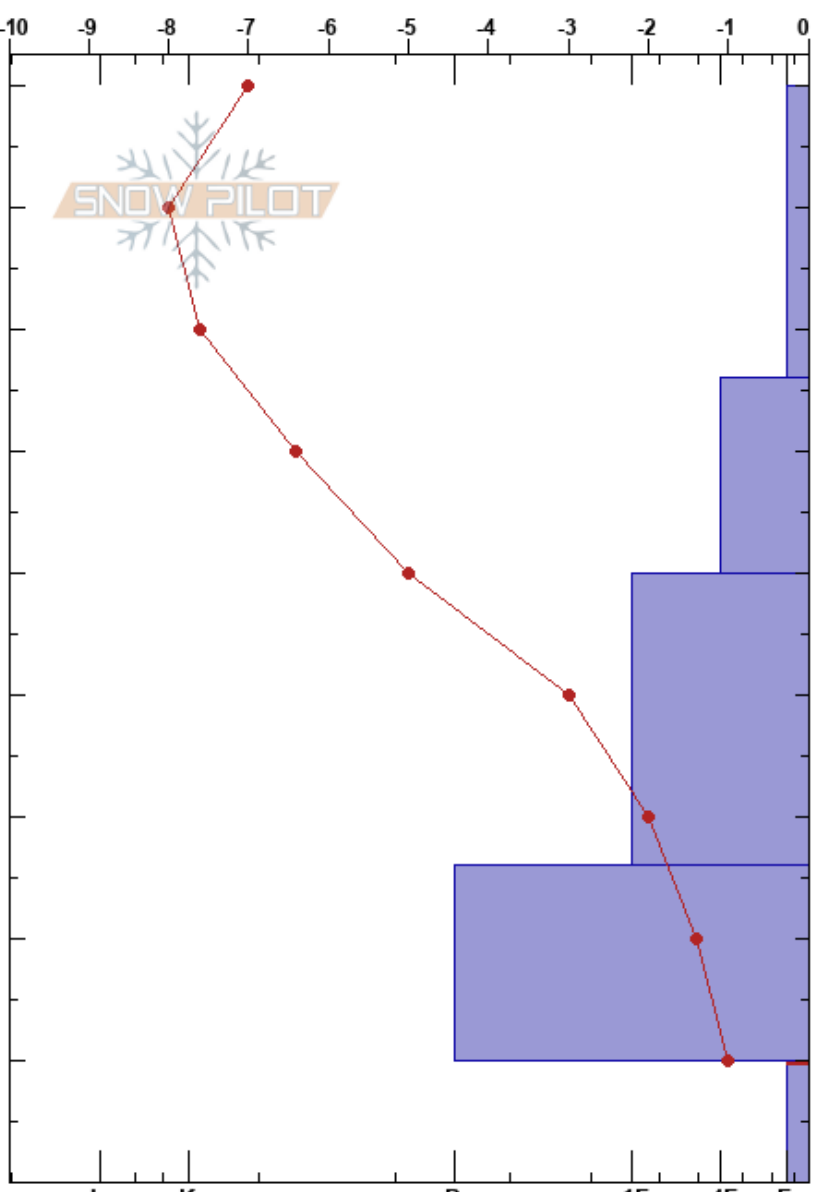

Sunshine Bowl R  
 Wasatch Range  
 UT  
 Elevation: 7434 ft  
 Aspect: NE

Jon Hall  
 12/01/2019 - 2:00pm  
 Co-ord: 41.19810N, -111.85410E  
 Slope Angle: 28°  
 Wind Loading: no

Stability: **HS:90**  
 Air Temperature: -3.6°C **PF:80**  
 Sky Cover: FEW **PS:30**  
 Precipitation: NO  
 Wind: W Light Breeze

10-0cm: Problematic layer

**Specifics:** Pit dug in a Ski Area; Pit is representative of backcountry; Ski tracks on slope; We skied slope

Form	Crystal		Moisture	$\rho$ kg/m <sup>3</sup>	Stability tests & Layer comments
	Size				
*	2				
/ (*)					
.					← CT11, PC @60cm
.					
⊖					
^					← ECTN24 @10cm