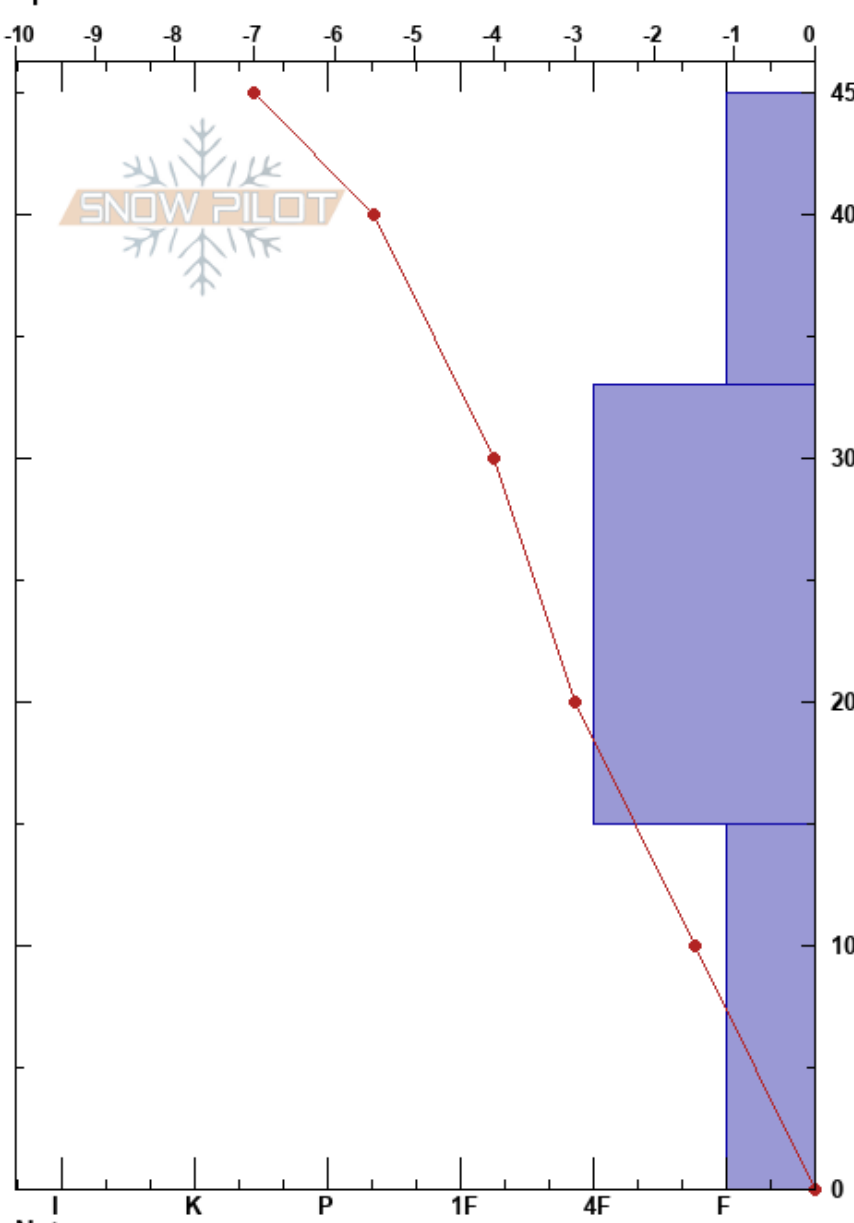

NWSP Oct pit  
 Elk Mountains  
 CO  
 Elevation: 11857 ft  
 Aspect:  
 Specifics:

AHSP Aspen Highlands  
 11/04/2019 - 12:46pm  
 Co-ord: 39.12948N, -106.87209W  
 Slope Angle: 19°  
 Wind Loading:

Stability: **HS:45**  
 Air Temperature:  
 Sky Cover: CLR  
 Precipitation: NO  
 Wind: Calm  
 Layer Notes:  
 15-0cm: Problematic layer

Form	Crystal Size	Moisture	$\rho$ kg/m <sup>3</sup>	Stability tests & Layer comments
			193	
/	1			
☐	1-2		227	
☐ (☐)	1-2(1)		227	

Notes: