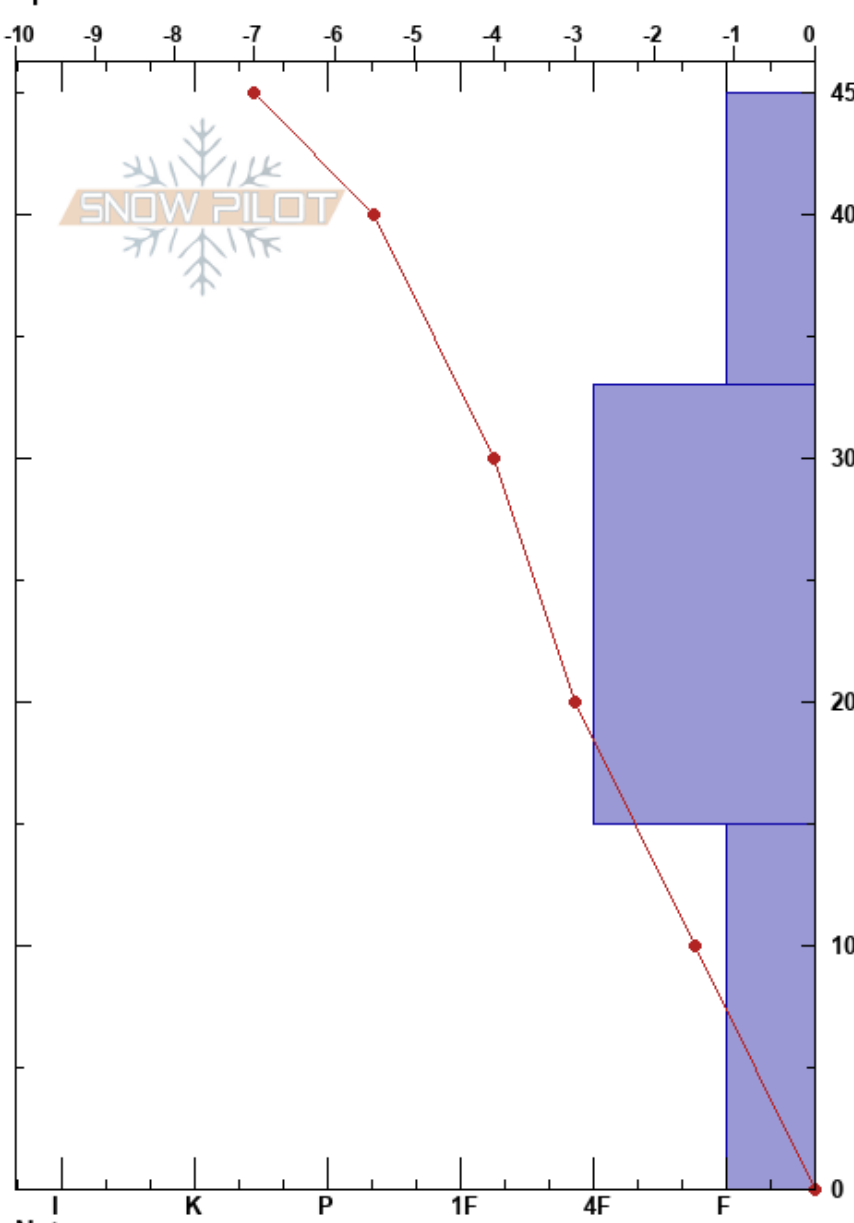

NWSP Oct pit
 Elk Mountains
 CO
 Elevation: 11857 ft
 Aspect:
 Specifics:

AHSP Aspen Highlands
 11/04/2019 - 12:46pm
 Co-ord: 39.12948N, -106.87209W
 Slope Angle: 19°
 Wind Loading:

Stability: **HS:45**
 Air Temperature:
 Sky Cover: CLR
 Precipitation: NO
 Wind: Calm
 Layer Notes:
 15-0cm: Problematic layer

Form	Crystal		Moisture	ρ kg/m ³	Stability tests & Layer comments
	Size				
				193	
/	1				
☐	1-2			227	
☐ (☐)	1-2(1)			227	

Notes: