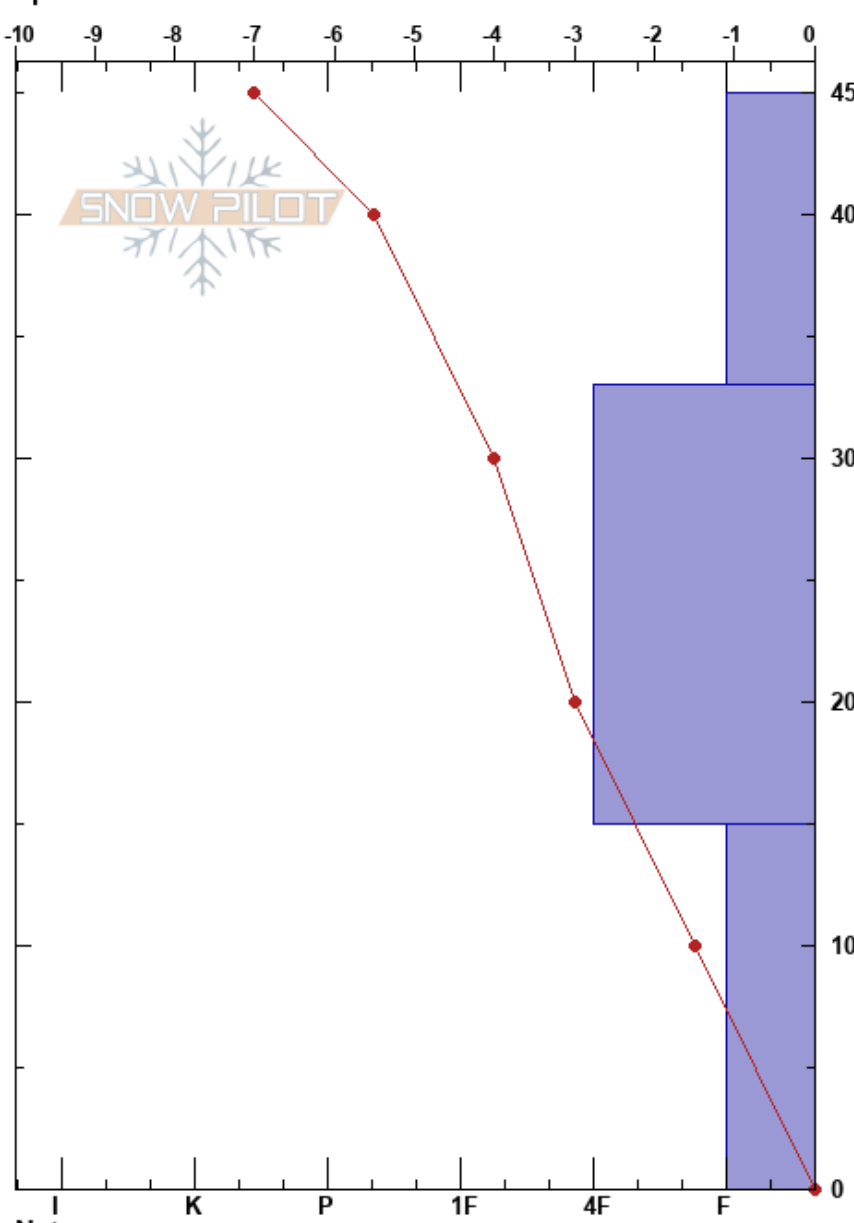

NWSP Oct pit
 Elk Mountains
 CO
 Elevation: 11857 ft
 Aspect:
 Specifics:

AHSP Aspen Highlands
 11/04/2019 - 12:46pm
 Co-ord: 39.12948N, -106.87209W
 Slope Angle: 19°
 Wind Loading:

Stability:
 Air Temperature:
 Sky Cover: CLR
 Precipitation: NO
 Wind: Calm

HS:45
 Layer Notes:
 15-0cm: Problematic layer

Form	Crystal Size	Moisture	ρ kg/m ³	Stability tests & Layer comments
			193	
/	1			
☐	1-2		227	
☐ (☐)	1-2(1)		227	

Notes: