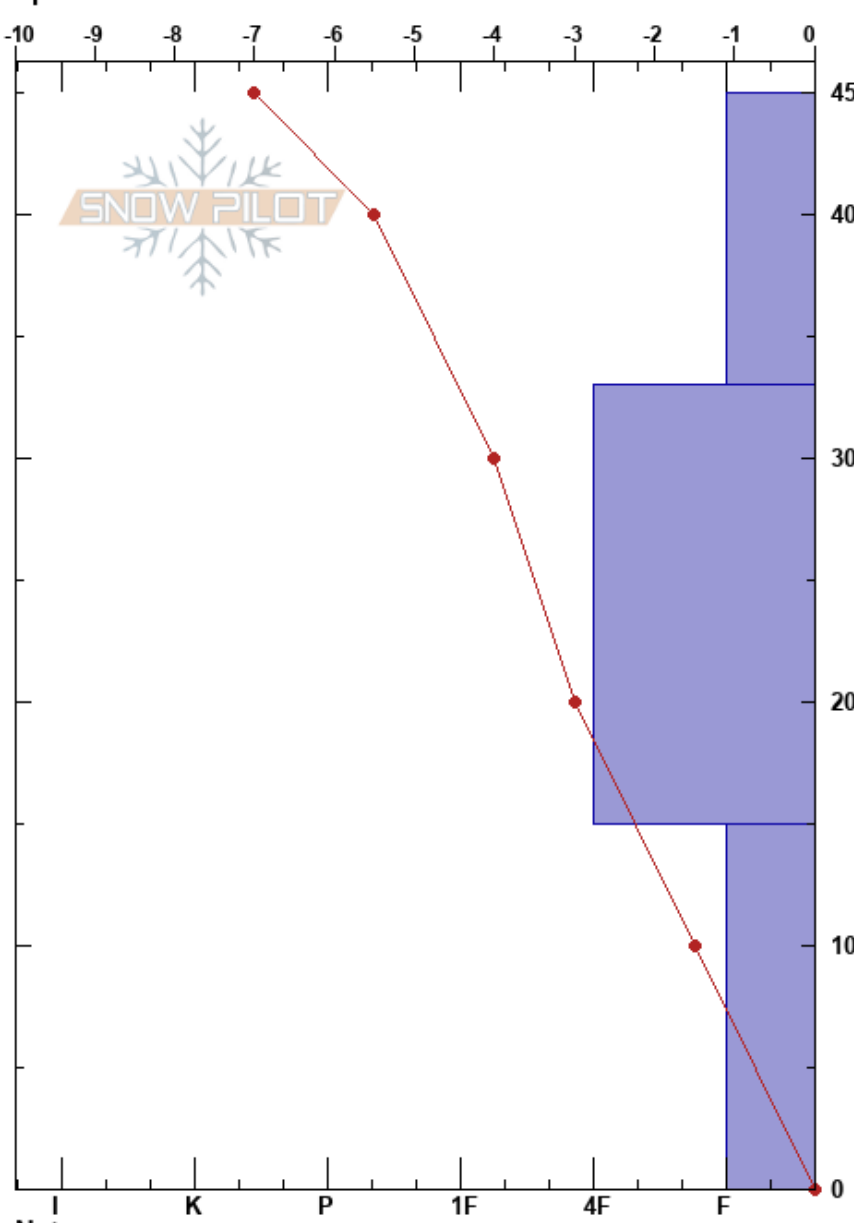

NWSP Oct pit
 Elk Mountains
 CO
 Elevation: 11857 ft
 Aspect:
 Specifics:

AHSP Aspen Highlands
 11/04/2019 - 12:46pm
 Co-ord: 39.12948N, -106.87209W
 Slope Angle: 19°
 Wind Loading:

Stability: **HS:45**
 Air Temperature:
 Sky Cover: CLR
 Precipitation: NO
 Wind: Calm
 Layer Notes:
 15-0cm: Problematic layer

Form	Crystal Size	Moisture	ρ kg/m ³	Stability tests & Layer comments
			193	
/	1			
☐	1-2		227	
☐ (☐)	1-2(1)		227	

Notes: