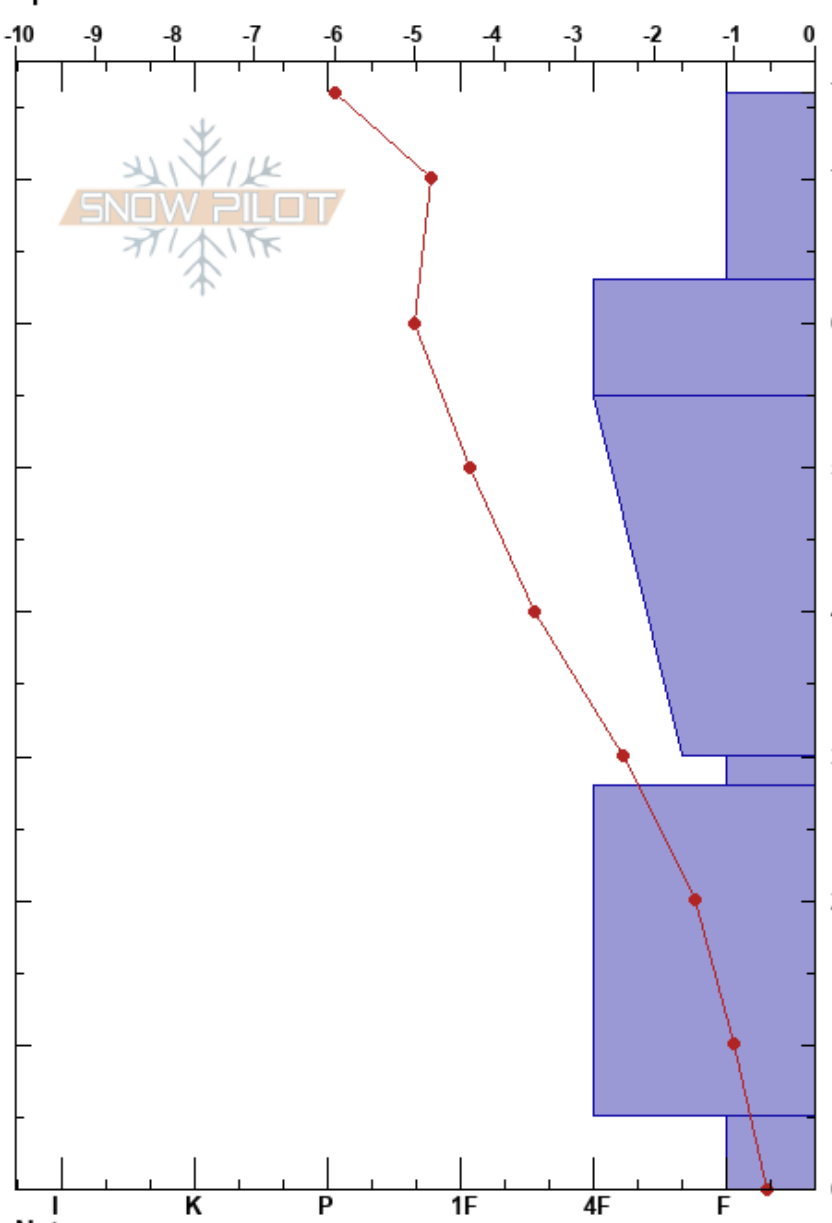

NWSP Nov pit
 Elk Mountains
 CO
 Elevation: 11857 ft
 Aspect:
 Specifics:

AHSP Aspen Highlands
 11/29/2019 - 2:26pm
 Co-ord: 39.12948N, -106.87209W
 Slope Angle: 19°
 Wind Loading:

Stability: **HS:76**
 Air Temperature:
 Sky Cover: OVC
 Precipitation: S5
 Wind: SW Moderate
 Layer Notes:
 30-28cm: Problematic layer

Form	Crystal		Moisture	ρ kg/m³	Stability tests & Layer comments
	Size				
				92.6 93	
+	2-3	D		116	
/ (●)	1(1)			188	
				204	
				204	
				218	
□	2-3			247	
				256	
				248	
□ (⊖)	2(2)			257	
□ (∧)	2-3(3)			283	