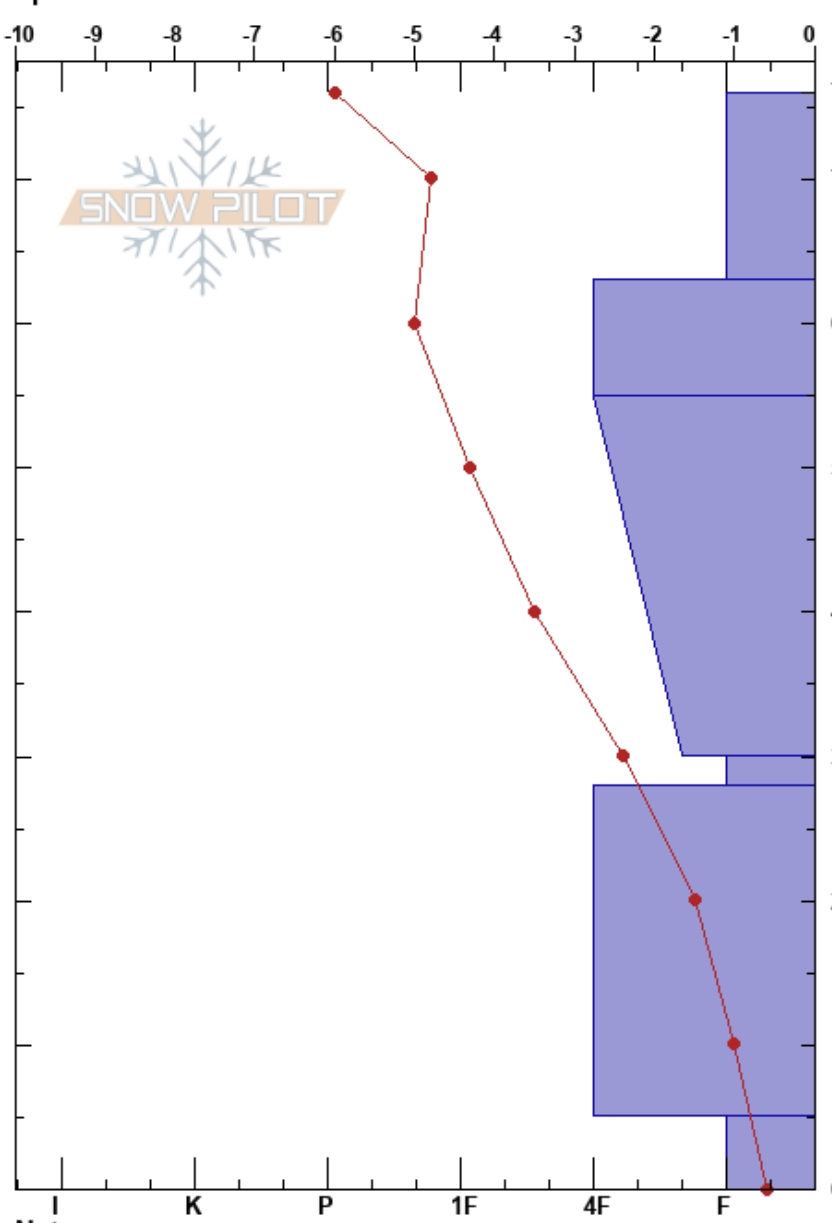

NWSP Nov pit
 Elk Mountains
 CO
 Elevation: 11857 ft
 Aspect:
 Specifics:

AHSP Aspen Highlands
 11/29/2019 - 2:26pm
 Co-ord: 39.12948N, -106.87209W
 Slope Angle: 19°
 Wind Loading:

Stability: **HS:76**
 Air Temperature:
 Sky Cover: OVC
 Precipitation: S5
 Wind: SW Moderate
 Layer Notes:
 30-28cm: Problematic layer

Form	Crystal Size	Moisture	ρ kg/m ³	Stability tests & Layer comments
			92.6	
			93	
+	2-3	D	116	
/ (●)	1(1)		188	
			204	
			204	
			218	
□	2-3		247	
			256	
			248	
□ (⊖)	2(2)		257	
□ (∧)	2-3(3)		283	