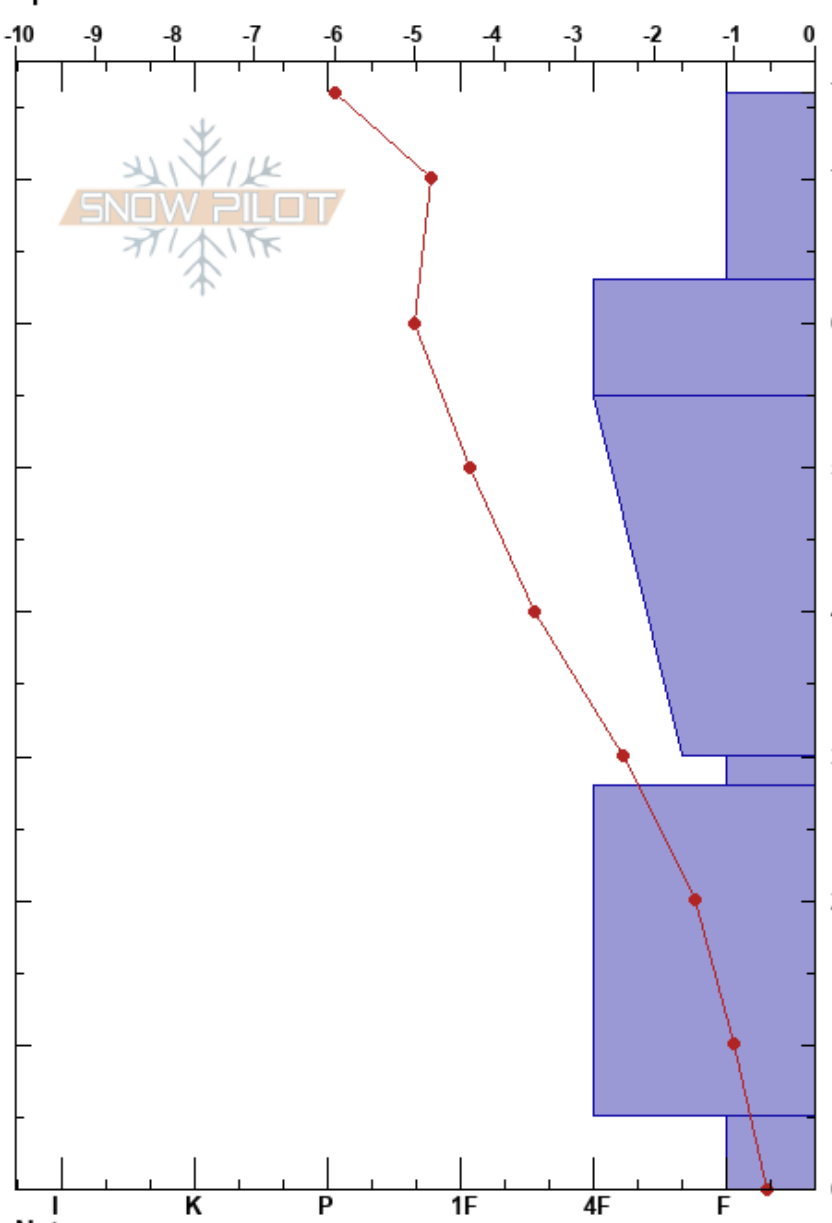

NWSP Nov pit  
 Elk Mountains  
 CO  
 Elevation: 11857 ft  
 Aspect:  
 Specifics:

AHSP Aspen Highlands  
 11/29/2019 - 2:26pm  
 Co-ord: 39.12948N, -106.87209W  
 Slope Angle: 19°  
 Wind Loading:

Stability: **HS:76**  
 Air Temperature:  
 Sky Cover: OVC  
 Precipitation: S5  
 Wind: SW Moderate  
 Layer Notes:  
 30-28cm: Problematic layer

Form	Crystal Size	Moisture	$\rho$ kg/m <sup>3</sup>	Stability tests & Layer comments
			92.6	
			93	
+	2-3	D	116	
/ (●)	1(1)		188	
			<del>204</del>	
			204	
			218	
□	2-3		247	
			256	
			248	
□ (⊖)	2(2)		257	
□ (∧)	2-3(3)		<del>283</del>	