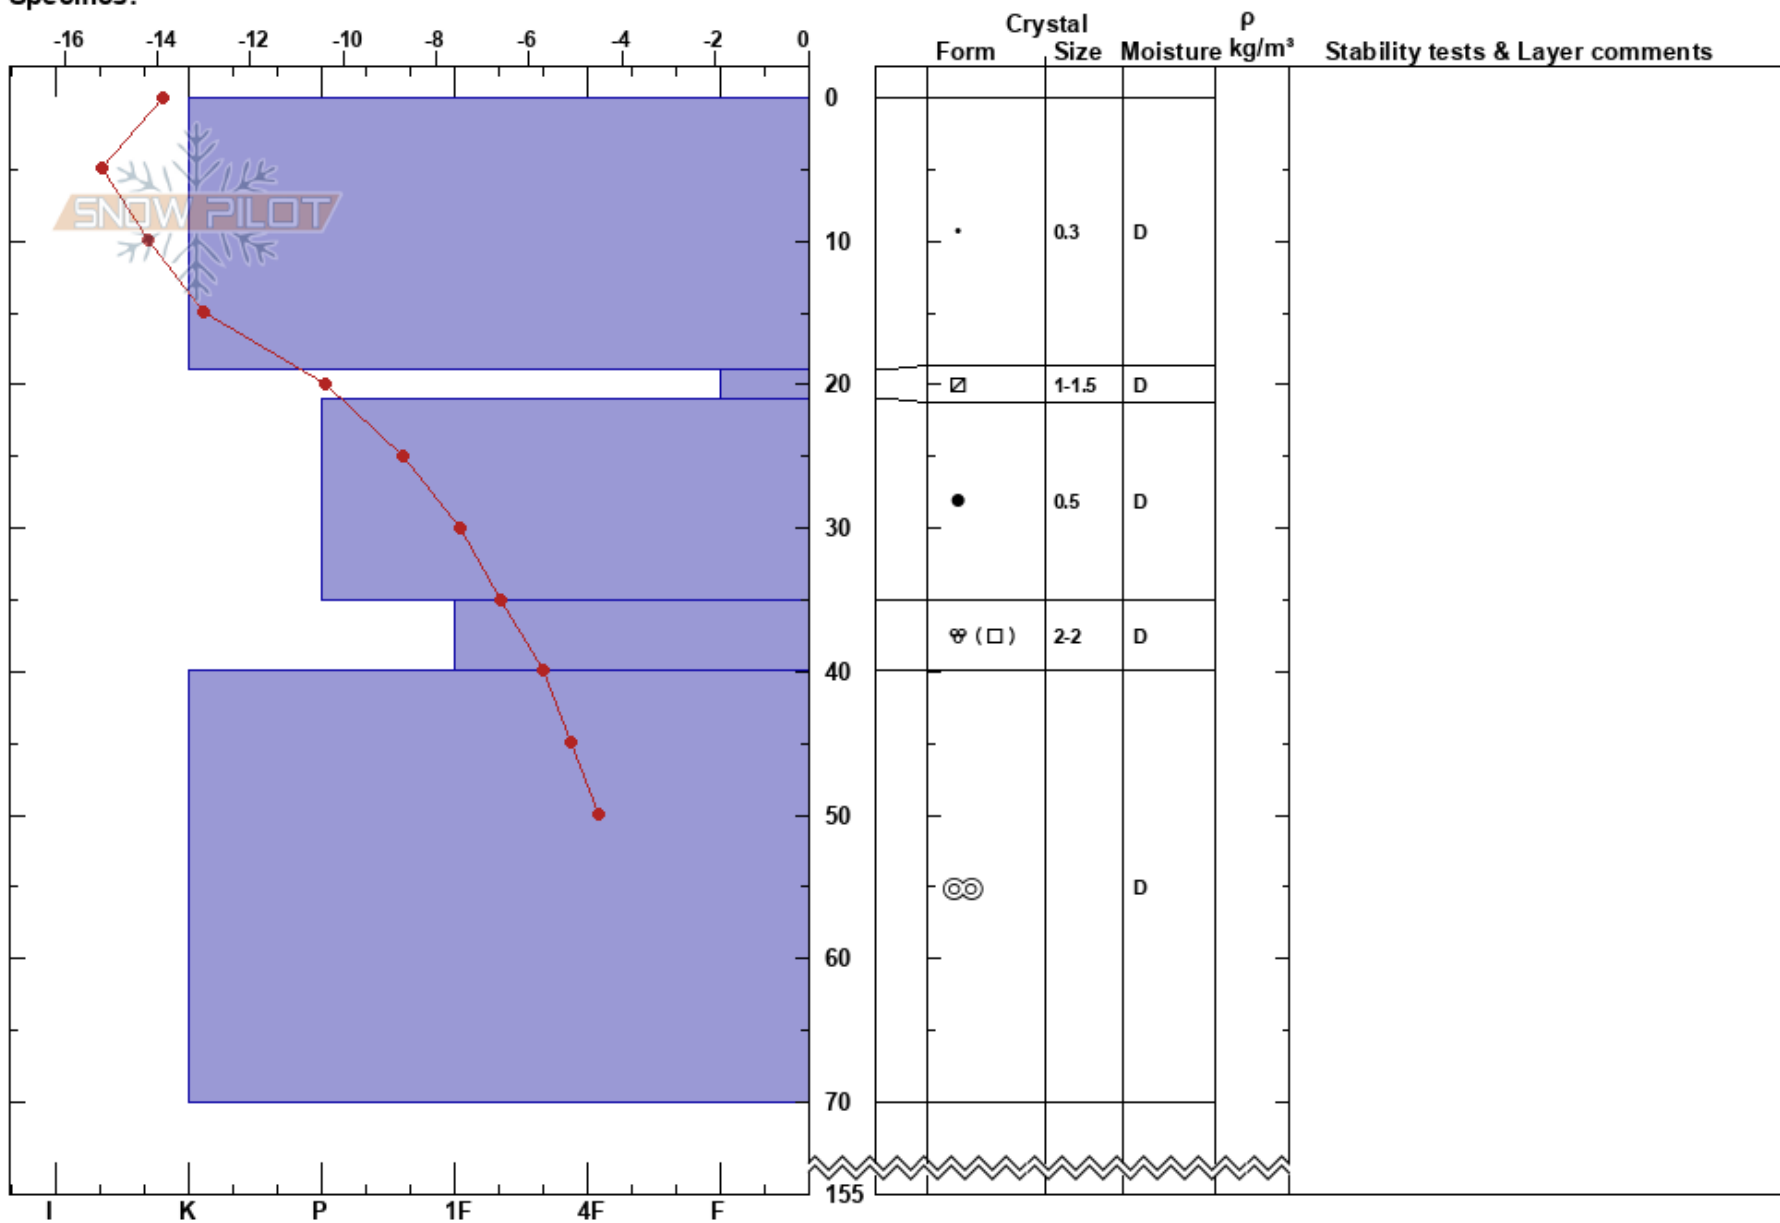

Eilivseggi / Storebotn  
 Voss  
 Norway  
 Elevation: 1090 m  
 Aspect:  
 Specifics:

Steinar Hustoft  
 09/02/2017 - 11:00  
 Co-ord:  
 Slope Angle: 15°  
 Wind Loading: no

Stability:  
 Air Temperature: -14°C  
 Sky Cover: SCT  
 Precipitation: NO  
 Wind: NE Light Breeze

HS:155  
 PF:0  
 19-21cm: Problematic layer

Notes: