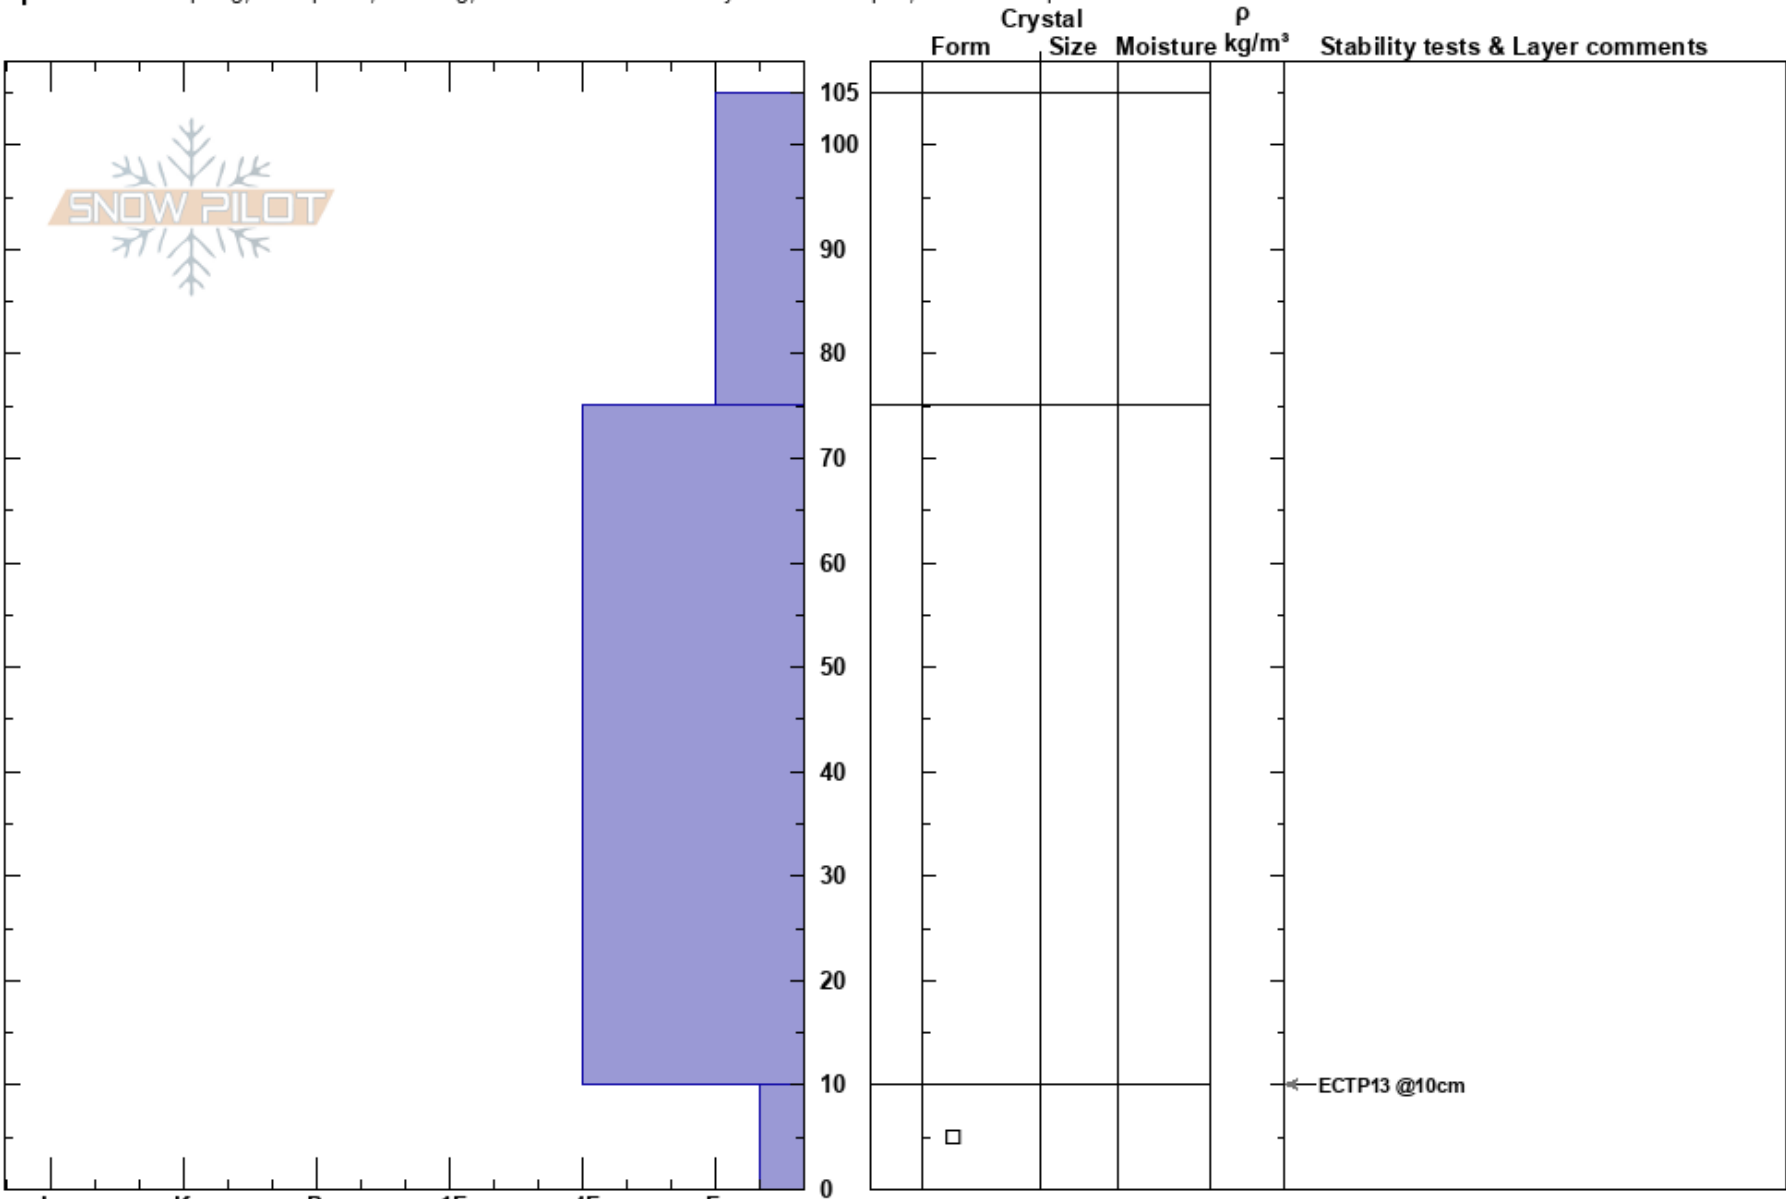

Knob Mountain NW face
Manti Skyline
UT
Elevation: 9639 ft
Aspect: NW

John Pikus
12/01/2019 - 12:00pm
Co-ord: 39.46035N, -111.37738E
Slope Angle: 25°
Wind Loading:

Stability: Poor
Air Temperature:
Sky Cover: CLR
Precipitation: NO
Wind: Calm
HS:105
PS: 18 10-0cm: Problematic layer

Specifics: Collapsing, widespread; Cracking; Recent avalanche activity on similar slopes; We skied slope

Notes: