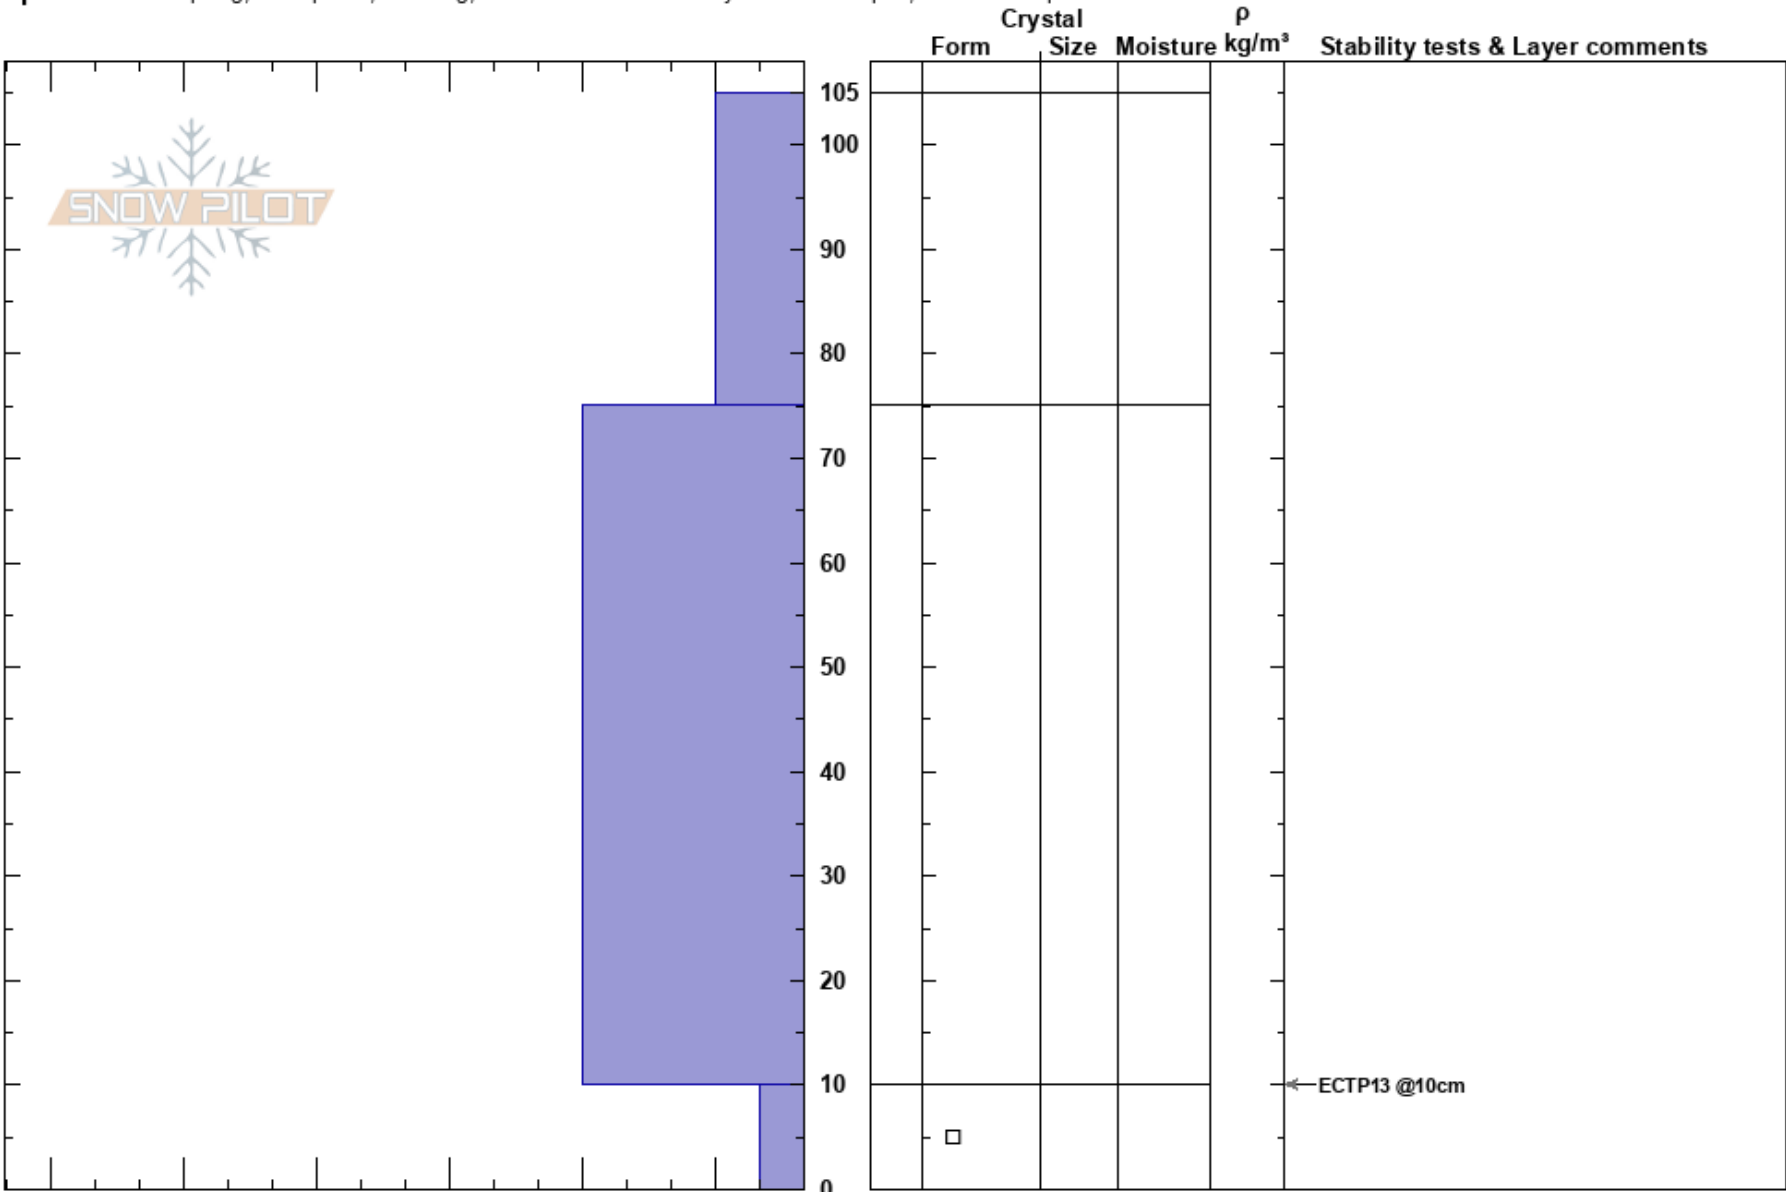

Knob Mountain NW face John Pikus
 Manti Skyline 12/01/2019 - 12:00pm
 UT
Elevation: 9639 ft
Aspect: NW
Specifics: Collapsing, widespread; Cracking; Recent avalanche activity on similar slopes; We skied slope

Stability: Poor
Air Temperature:
Sky Cover: CLR
Precipitation: NO
Wind: Calm
HS: 105
PS: 18 10-0cm: Problematic layer

Notes: