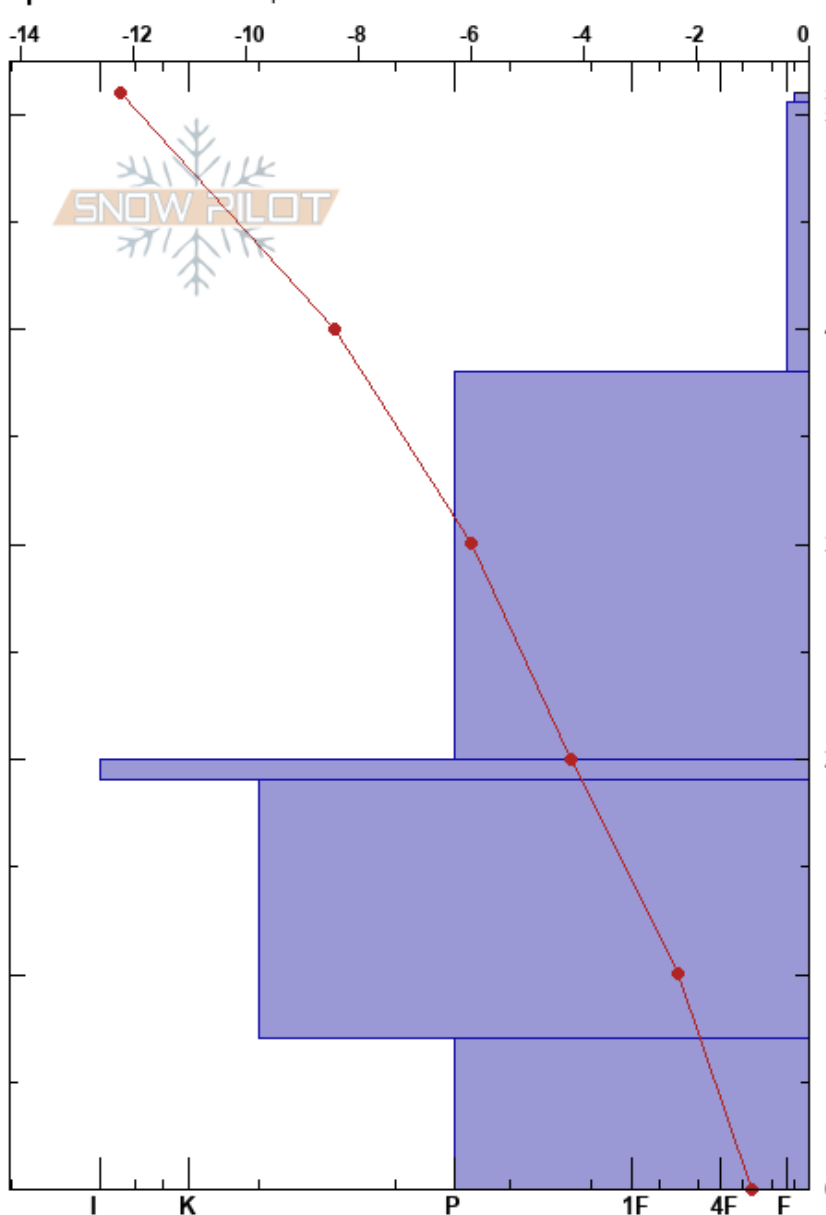

Steinskarfjellet low
 Kvaløya
 Norway
 Elevation: 233 m
 Aspect: N
 Specifics: We skied slope

Paul Velsand
 08/02/2017 - 12:00
 Co-ord: 33W 639468E 7732280N
 Slope Angle: 5°
 Wind Loading: no

Stability: Very Good
 Air Temperature: -3.2°C
 Sky Cover: CLR
 Precipitation: NO
 Wind: Calm

HS:51
 PF:13
 Layer Notes:
 51-50.5cm: Problematic layer
 38-20cm: some ice chunks
 20-19cm: Dec. 19 crust

Form	Crystal		Moisture	ρ kg/m³	Stability tests & Layer comments
	Size				
V	2-3		D	210	
∅	5-1		D	310	
⊙(□)	1-3		D	350	38-20cm: some ice chunks
■			D		20-19cm: Dec. 19 crust
⊙(□)	1-3		D	400	
⊖	5-1.5		D	285	