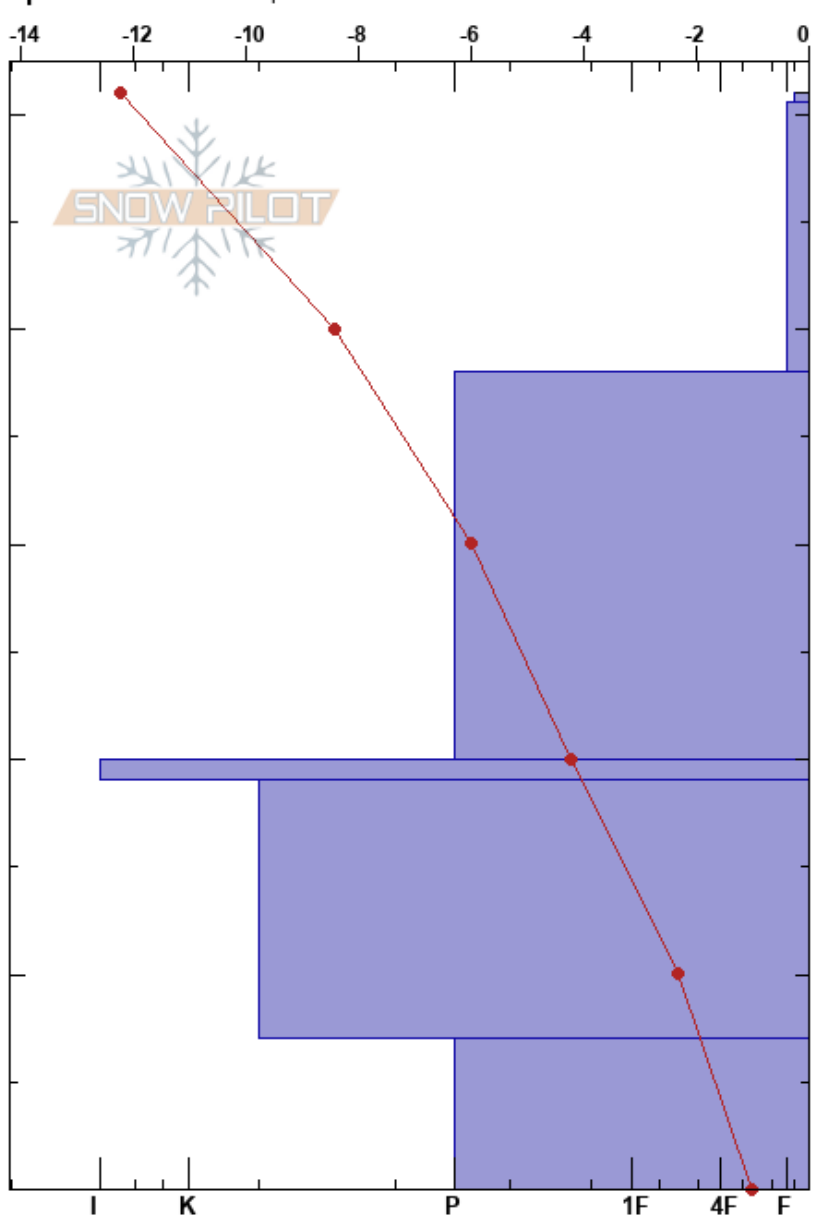

Steinskarfjellet low  
 Kvaløya  
 Norway  
 Elevation: 233 m  
 Aspect: N  
 Specifics: We skied slope

Paul Velsand  
 08/02/2017 - 12:00  
 Co-ord: 33W 639468E 7732280N  
 Slope Angle: 5°  
 Wind Loading: no

Stability: Very Good  
 Air Temperature: -3.2°C  
 Sky Cover: CLR  
 Precipitation: NO  
 Wind: Calm

HS:51  
 PF:13  
 Layer Notes:  
 51-50.5cm: Problematic layer  
 38-20cm: some ice chunks  
 20-19cm: Dec. 19 crust

Form	Crystal		Moisture	ρ kg/m³	Stability tests & Layer comments
	Size				
V	2-3		D	210	
∅	5-1		D	310	
⊙(□)	1-3		D	350	38-20cm: some ice chunks
■			D		20-19cm: Dec. 19 crust
⊙(□)	1-3		D	400	
⊖	5-1.5		D	285	