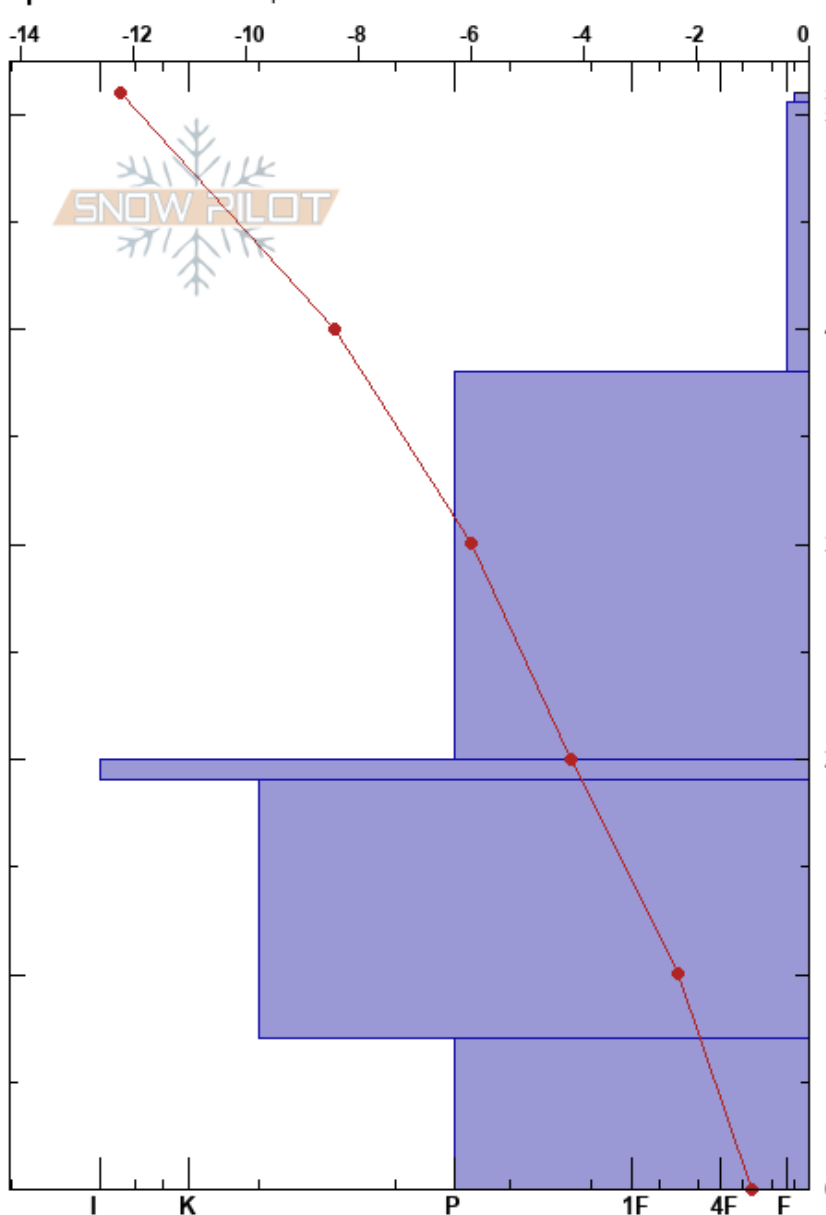

Steinskarfjellet low  
 Kvaløya  
 Norway  
 Elevation: 233 m  
 Aspect: N  
 Specifics: We skied slope

Paul Velsand  
 08/02/2017 - 12:00  
 Co-ord: 33W 639468E 7732280N  
 Slope Angle: 5°  
 Wind Loading: no

Stability: Very Good  
 Air Temperature: -3.2°C  
 Sky Cover: CLR  
 Precipitation: NO  
 Wind: Calm

HS:51  
 PF:13  
 Layer Notes:  
 51-50.5cm: Problematic layer  
 38-20cm: some ice chunks  
 20-19cm: Dec. 19 crust

Form	Crystal		Moisture	ρ kg/m³	Stability tests & Layer comments
	Size				
V	2-3		D	210	
∅	5-1		D	310	
⊙(□)	1-3		D	350	38-20cm: some ice chunks
■			D		20-19cm: Dec. 19 crust
⊙(□)	1-3		D	400	
⊖	5-1.5		D	285	