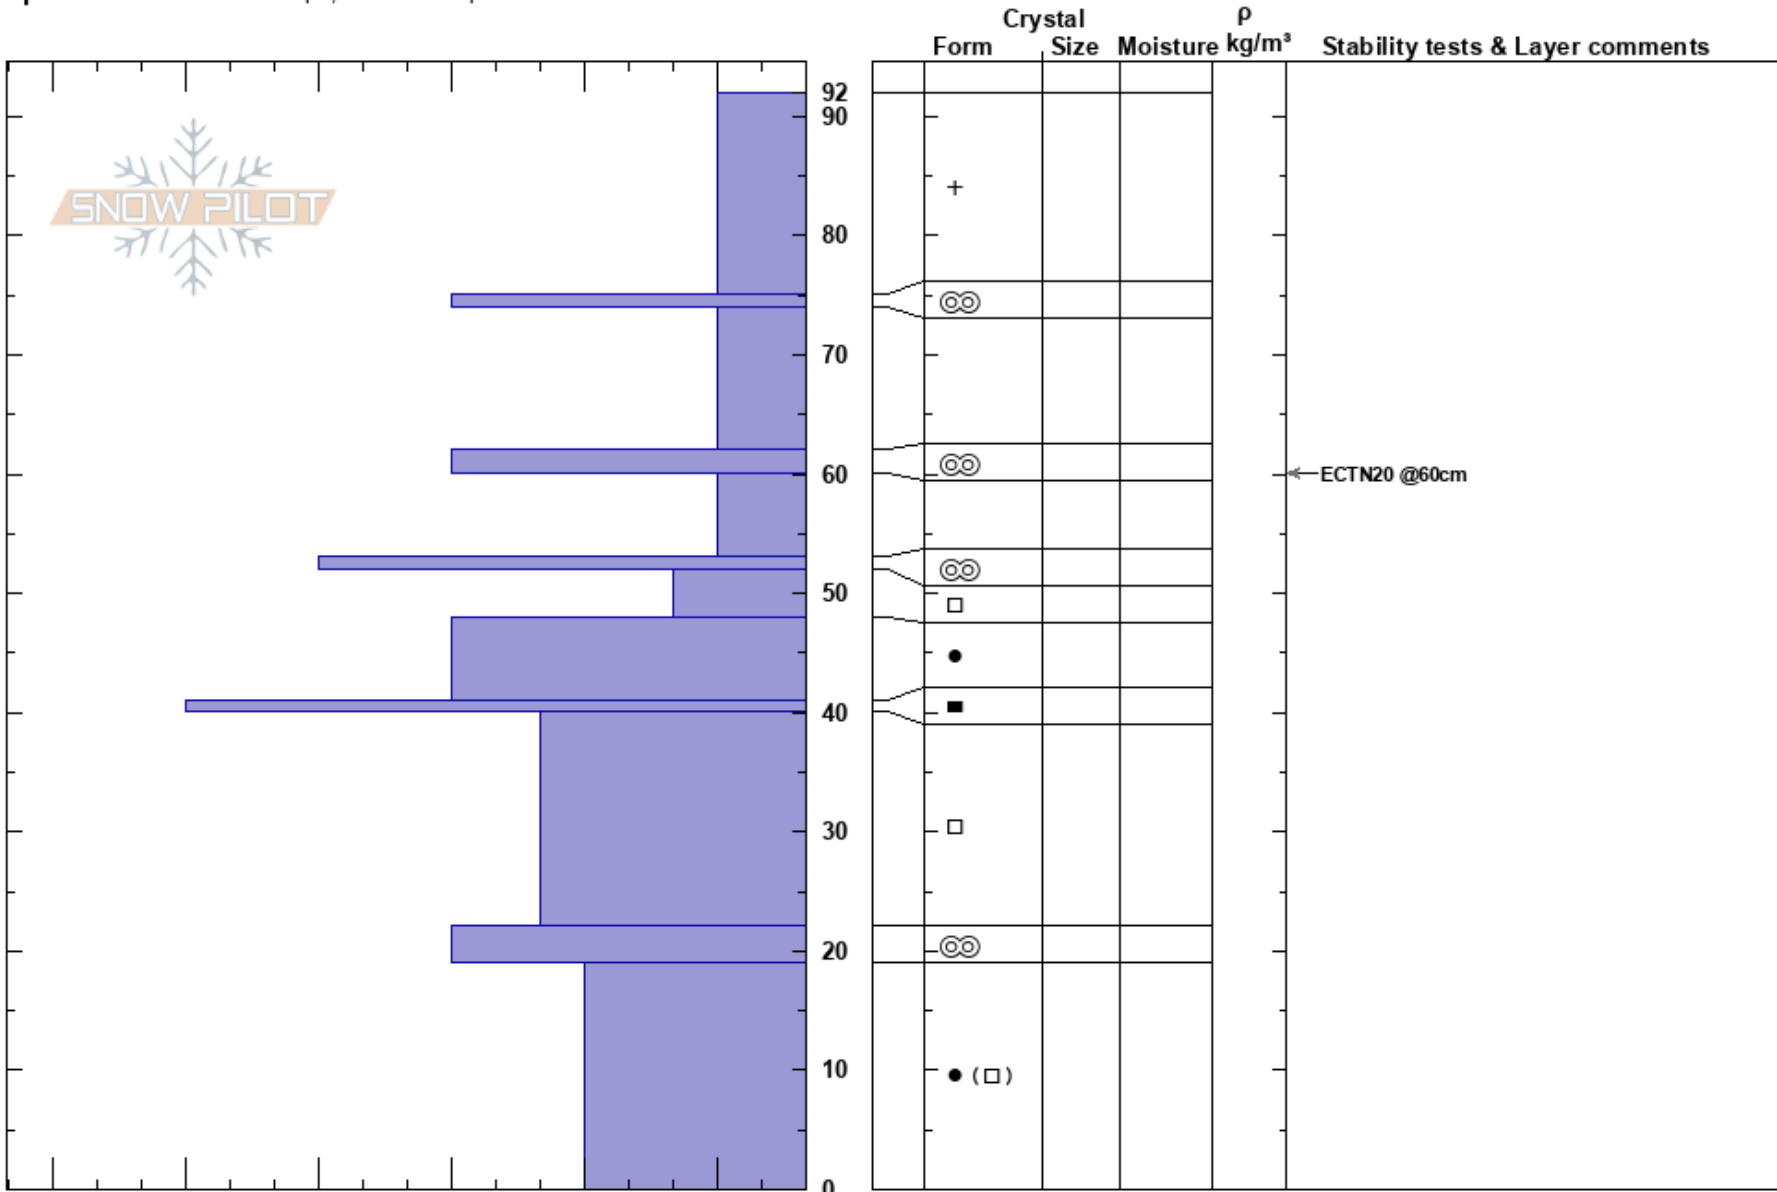

Bottom of Ramp
 Bridger Range
 MT
Elevation: 7876 ft
Aspect: 94°

MacKenzie Mailly
 11/30/2019 - 9:15am
Co-ord: 45.82972N, -110.92925W
Slope Angle: 26°
Wind Loading: no

Stability: Good **HS:** 92
Air Temperature: -17°C **PS:** 15
Sky Cover: OVC
Precipitation: NO
Wind: W Light Breeze

Layer Notes:

Specifics: Ski tracks on slope; We skied slope

Notes:

I K P 1F 4F F