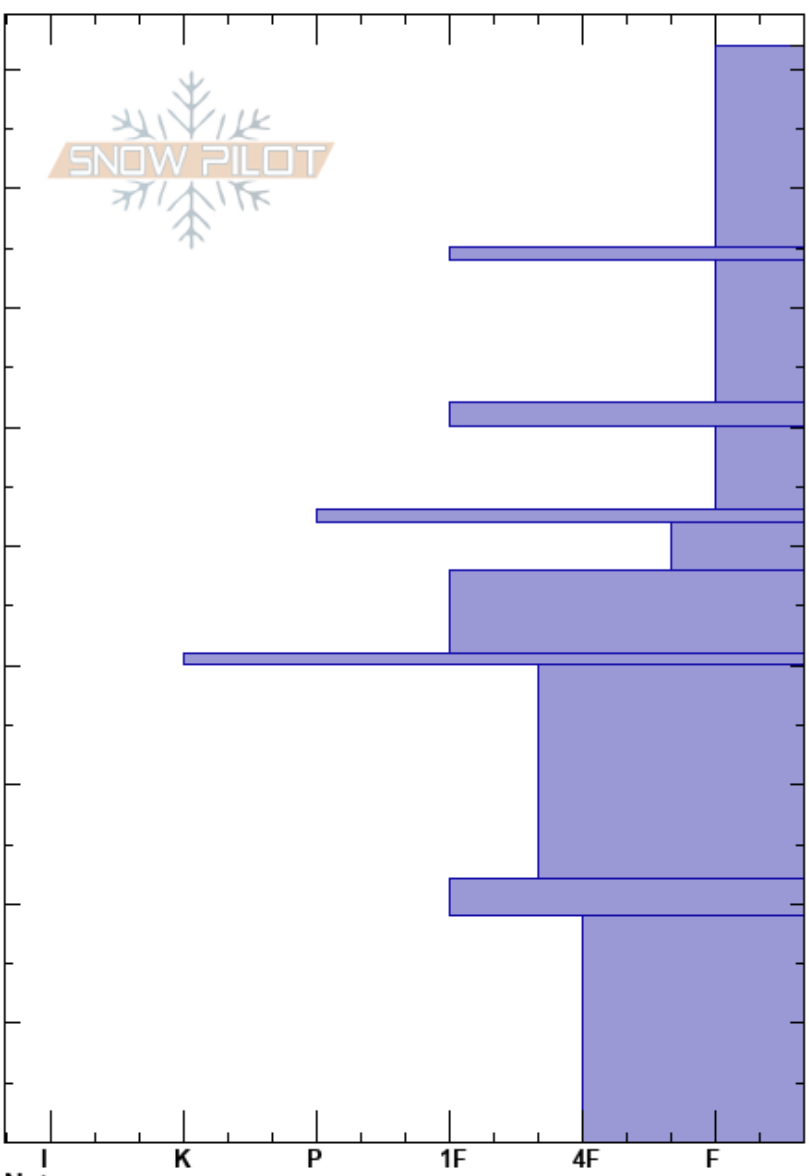

Bottom of Ramp
 Bridger Range
 MT
Elevation: 7876 ft
Aspect: 94°
Specifics: Ski tracks on slope; We skied slope

MacKenzie Mailly
 11/30/2019 - 9:15am
Co-ord: 45.82972N, -110.92925W
Slope Angle: 26°
Wind Loading: no

Stability: Good **HS:**92
Air Temperature: -17°C **PS:** 15
Sky Cover: OVC
Precipitation: NO
Wind: W Light Breeze

Layer Notes:

Crystal Form	Crystal Size	Moisture	ρ kg/m ³	Stability tests & Layer comments
+				
⊙				
⊙				← ECTN20 @60cm
⊙				
□				
•				
■				
□				
⊙				
• (□)				