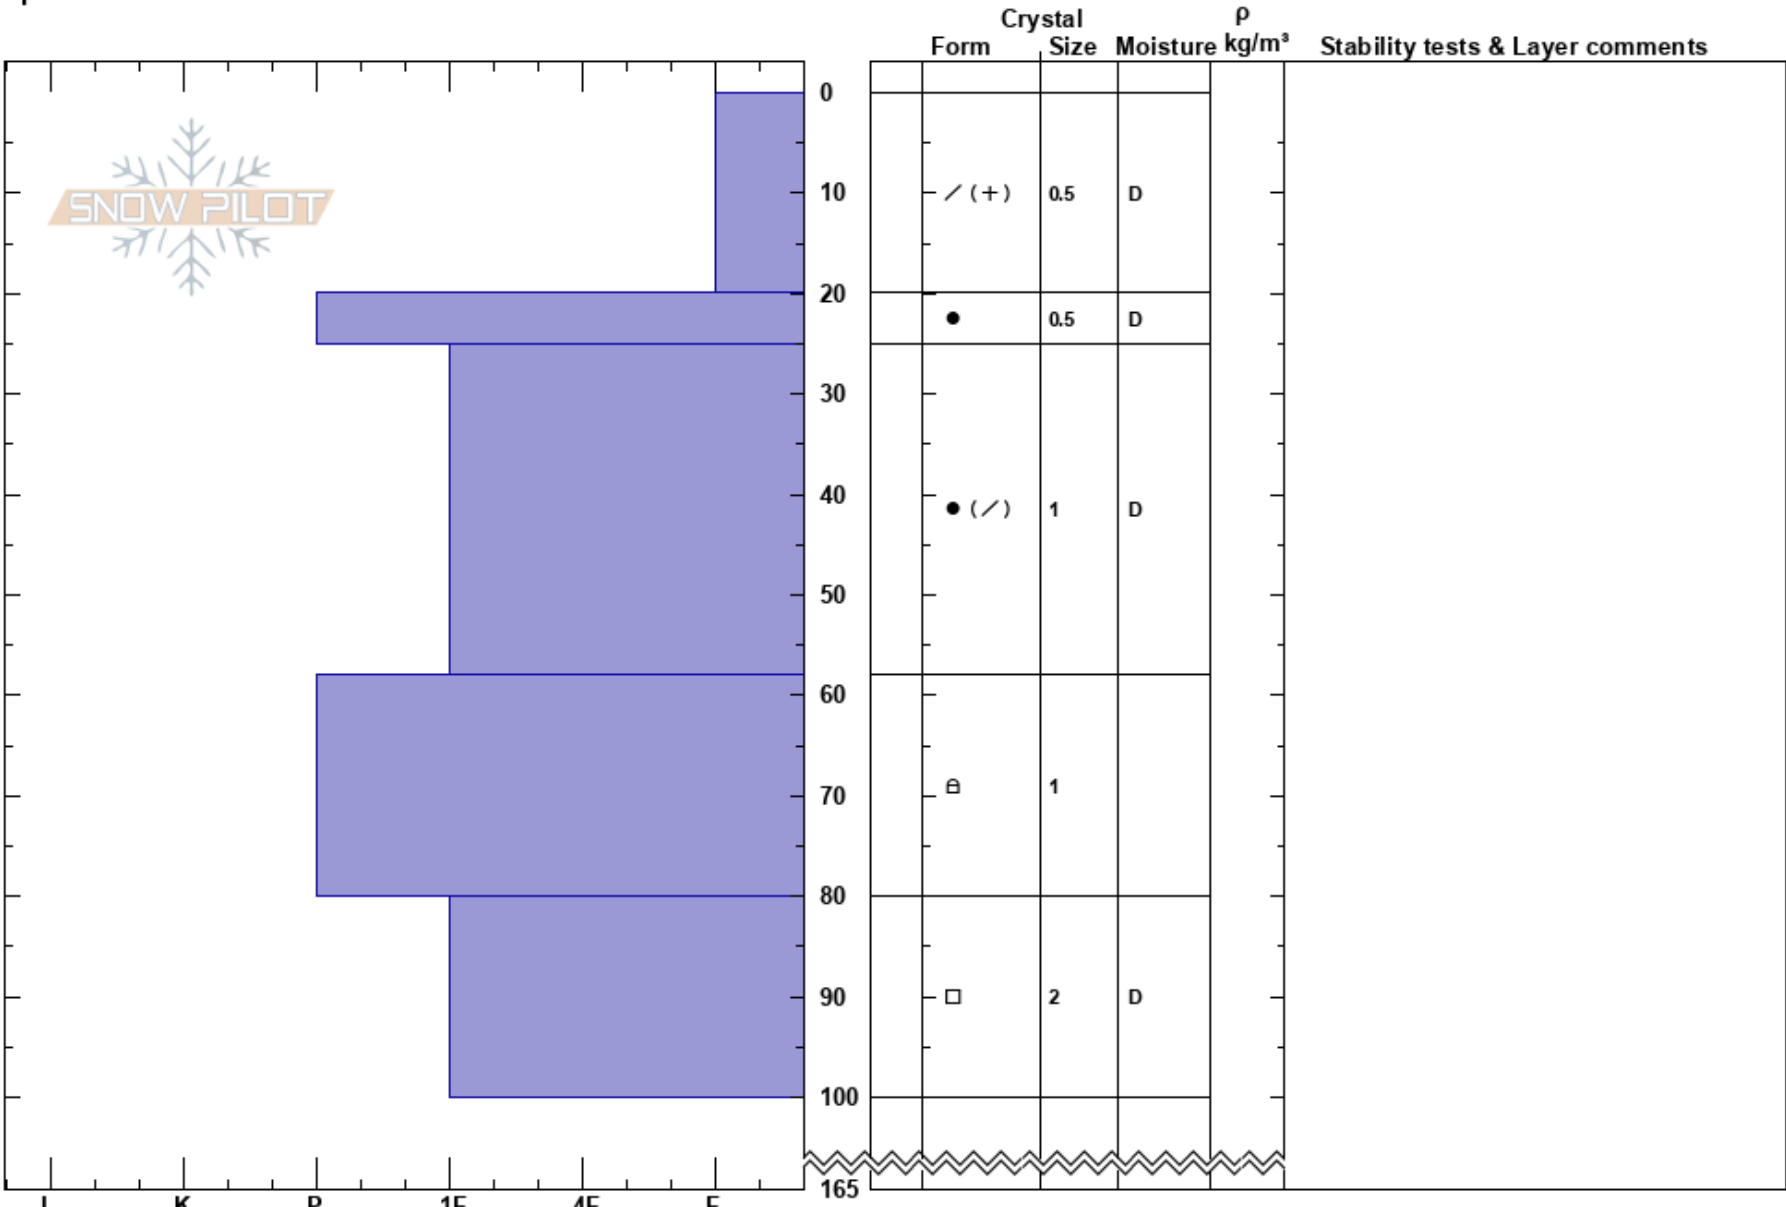

Ruedi's Ridge  
 purcell  
 BC  
 Elevation: 2350 m  
 Aspect:  
 Specifics:

tak tani  
 06/02/2017 - 13:14  
 Co-ord:  
 Slope Angle: 18°  
 Wind Loading: no

Stability:  
 Air Temperature: -22°C  
 Sky Cover: X  
 Precipitation: S-1  
 Wind: S Light Breeze

HS:165 Layer Notes:

Notes: