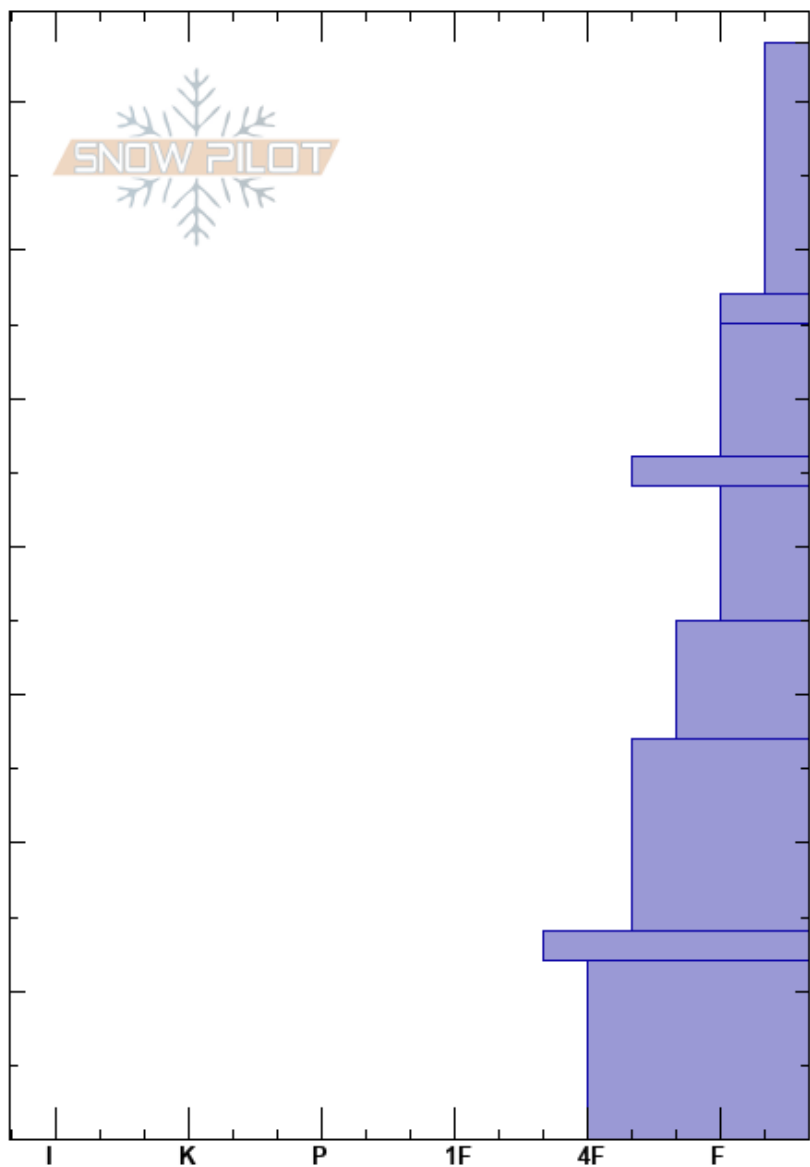

MB Cirque Run out  
 Northern Wasatch  
 UT  
 Elevation: 8660 ft  
 Aspect: NW  
 Specifics: Pit dug in a Ski Area; Pit is representative of backcountry

Frank Waikart  
 11/28/2019 - 10:00am  
 Co-ord: 41.19140N, -111.87220W  
 Slope Angle: 34°  
 Wind Loading: no

Stability: **HS:74**  
 Air Temperature: **PF:74** 27-14cm:Problematic layer  
 Sky Cover: OVC **PS:40**  
 Precipitation: S-1  
 Wind: SW Light Breeze

Crystal Form	Crystal Size	Moisture	$\rho$ kg/m <sup>3</sup>	Stability tests & Layer comments
+				
⚠				← CTV, Q3 @57cm ← ECTPV @57cm
+				
•				← CTV, Q2 @46cm
/				
□				
□				
○				← 2x ECTPV @14cm
□				