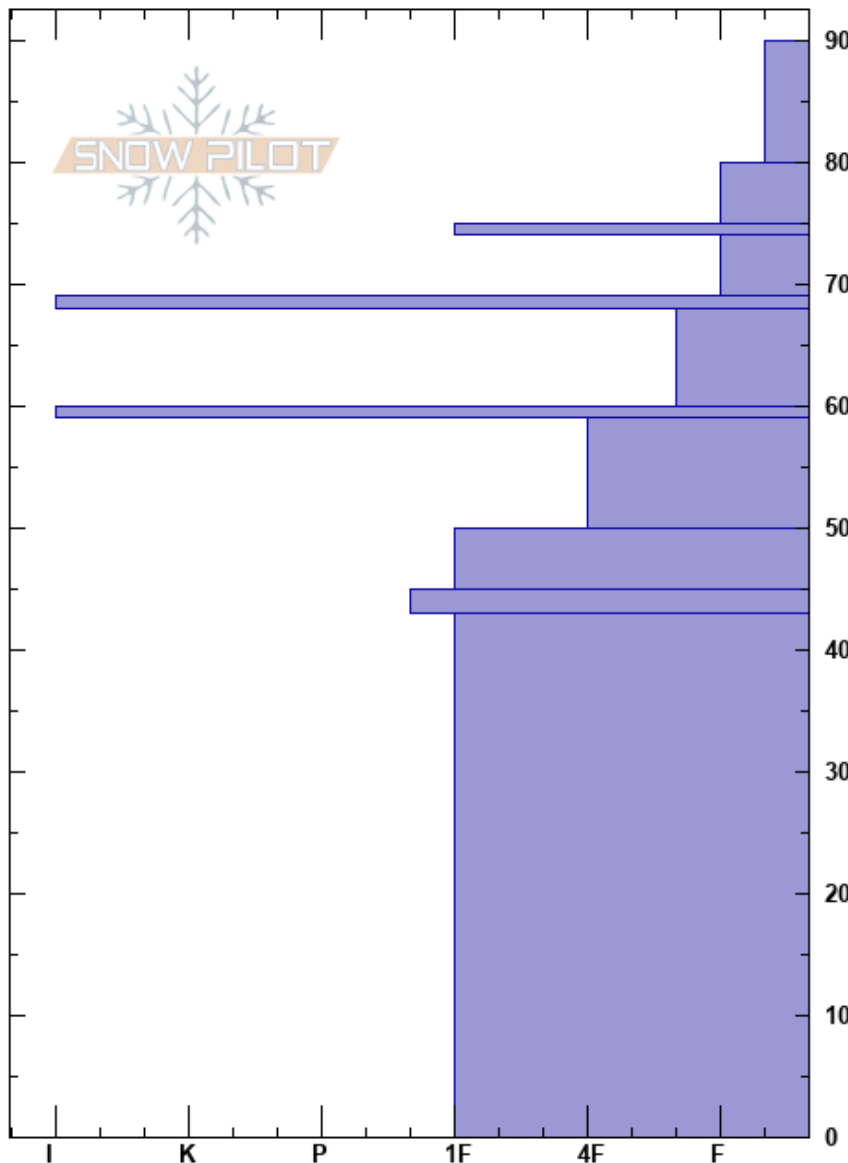

Beehive, Going Home
 Madison Range-N
 MT
 Elevation: 9065 ft
 Aspect: 294°
 Specifics: Ski tracks on slope

Spencer Jonas
 11/30/2019 - 11:30am
 Co-ord: 45.33212N, -111.38560W
 Slope Angle: 29°
 Wind Loading:

Stability: HS:90
 Air Temperature:
 Sky Cover: FEW
 Precipitation: NO
 Wind: Calm
 Layer Notes:

Height (cm)	Crystal		Moisture	ρ kg/m ³	Stability tests & Layer comments
	Form	Size			
90					
85	+				
80	/ (+)				← ECTN2 @80cm
78	■				← ECTN2 @74cm
75	□	1			
70	■				
65	⊖				
60	■				
50					
40					