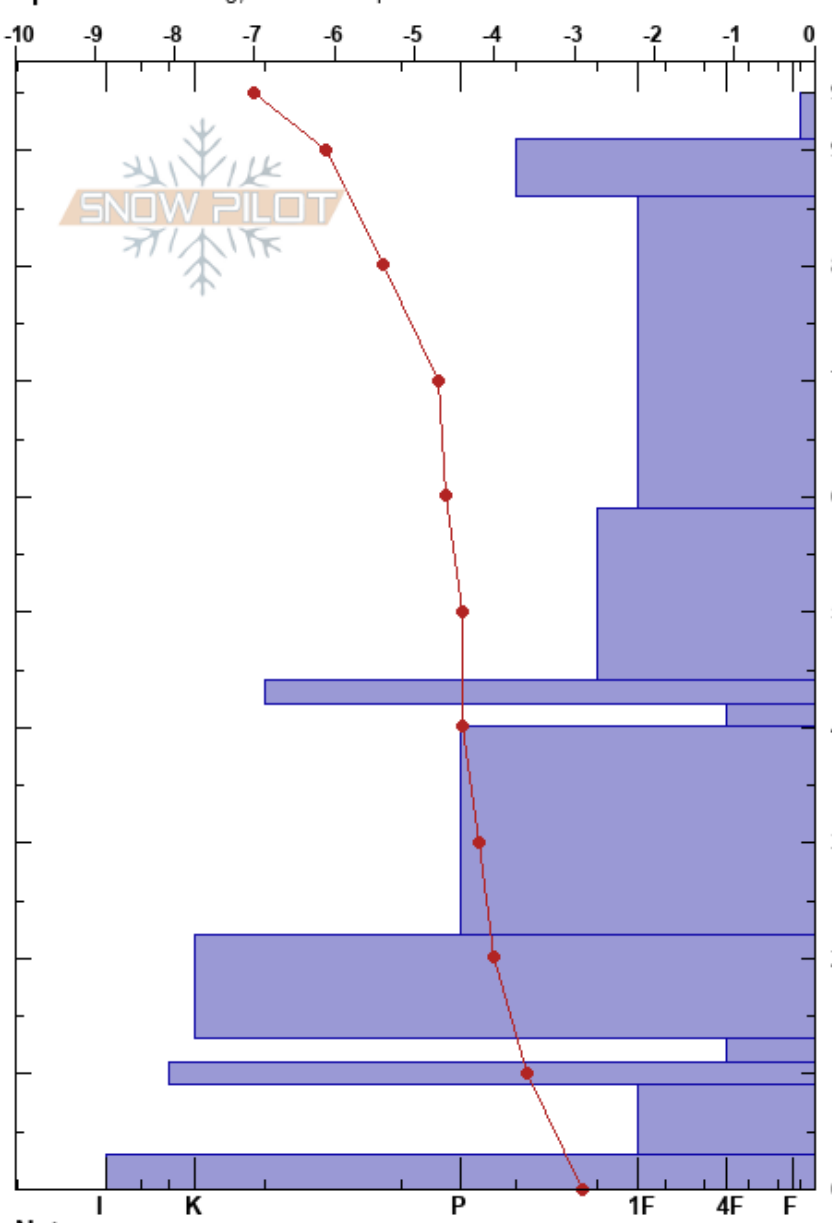

Vudyavrchorr south
 Hibiny Mtns
 Russia
Elevation: 828 m
Aspect: W
Specifics: Cracking; We skied slope

Mikhail Ryabchikov
 30/11/2019 - 14:30
Co-ord: 525344E 7500610N
Slope Angle: 22°
Wind Loading: previous

Stability: Fair
Air Temperature: -6.8°C
Sky Cover: OVC
Precipitation: NO
Wind: NW Light Breeze

HS:95
PF:27
PS:6
 42-40cm: Problematic layer

Form	Crystal Size	Moisture	ρ kg/m ³	Stability tests & Layer comments
* (/)	1.5-2.5 (0.5)	D		
•	0.3	D		
/	0.5(1)	D		
• (/)	0.3(0.5)	D		
=		D		
□ (■)	1(1)	D		←CT12, SC @41cm
• (■)	0.1-0.3 (0.3)	D		
•	0.1	D		
□	1.5	D		←CT17, PC @12cm
■		D		
□ (□)	1.5(1.5)	D		
□		D		