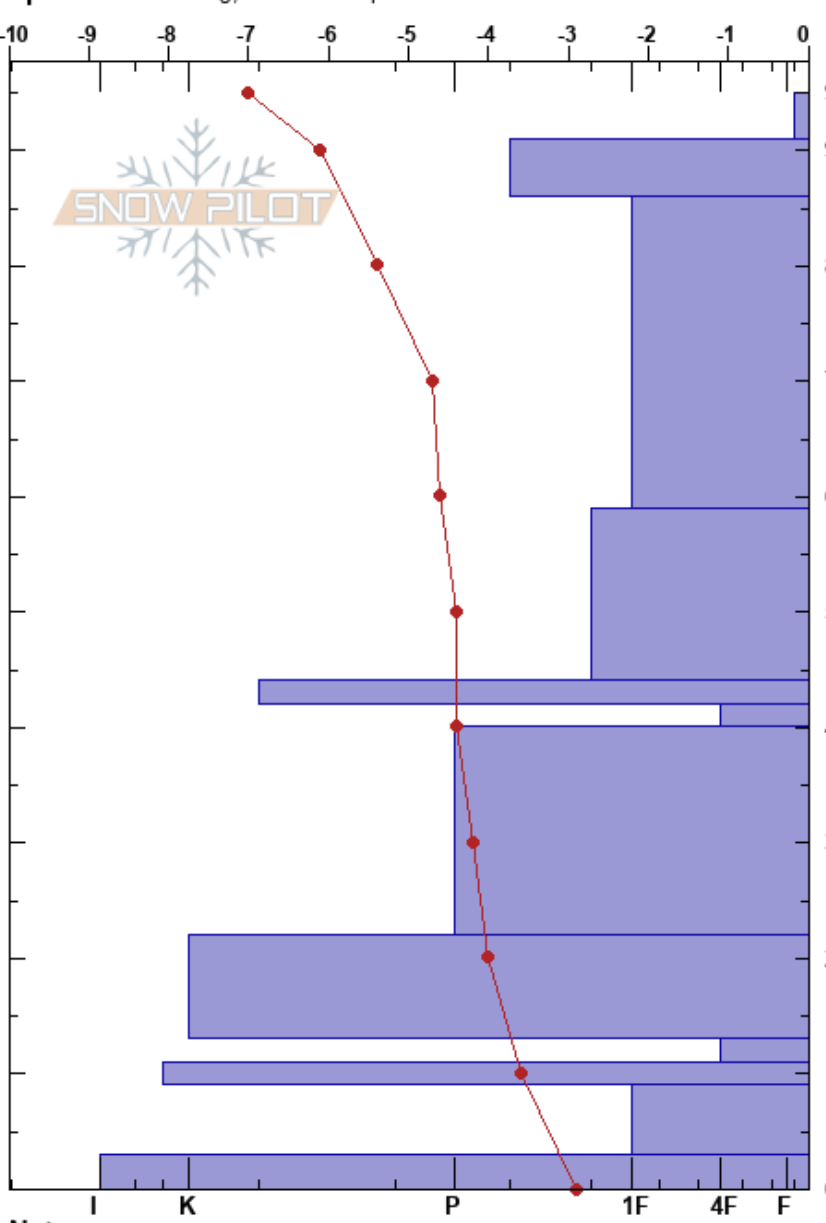

Vudyavrchorr south
 Hibiny Mtns
 Russia
Elevation: 828 m
Aspect: W
Specifics: Cracking; We skied slope

Mikhail Ryabchikov
 30/11/2019 - 14:30
Co-ord: 525344E 7500610N
Slope Angle: 22°
Wind Loading: previous

Stability: Fair
Air Temperature: -6.8°C
Sky Cover: OVC
Precipitation: NO
Wind: NW Light Breeze

HS:95
PF:27
PS:6
Layer Notes:
 42-40cm: Problematic layer

Form	Crystal Size	Moisture	ρ kg/m ³	Stability tests & Layer comments
* (/)	1.5-2.5 (0.5)	D		
•	0.3	D		
/	0.5(1)	D		
• (/)	0.3(0.5)	D		
=		D		
□ (■)	1(1)	D		←CT12, SC @41cm
• (■)	0.1-0.3 (0.3)	D		
•	0.1	D		
□	1.5	D		←CT17, PC @12cm
■		D		
□ (□)	1.5(1.5)	D		
□		D		