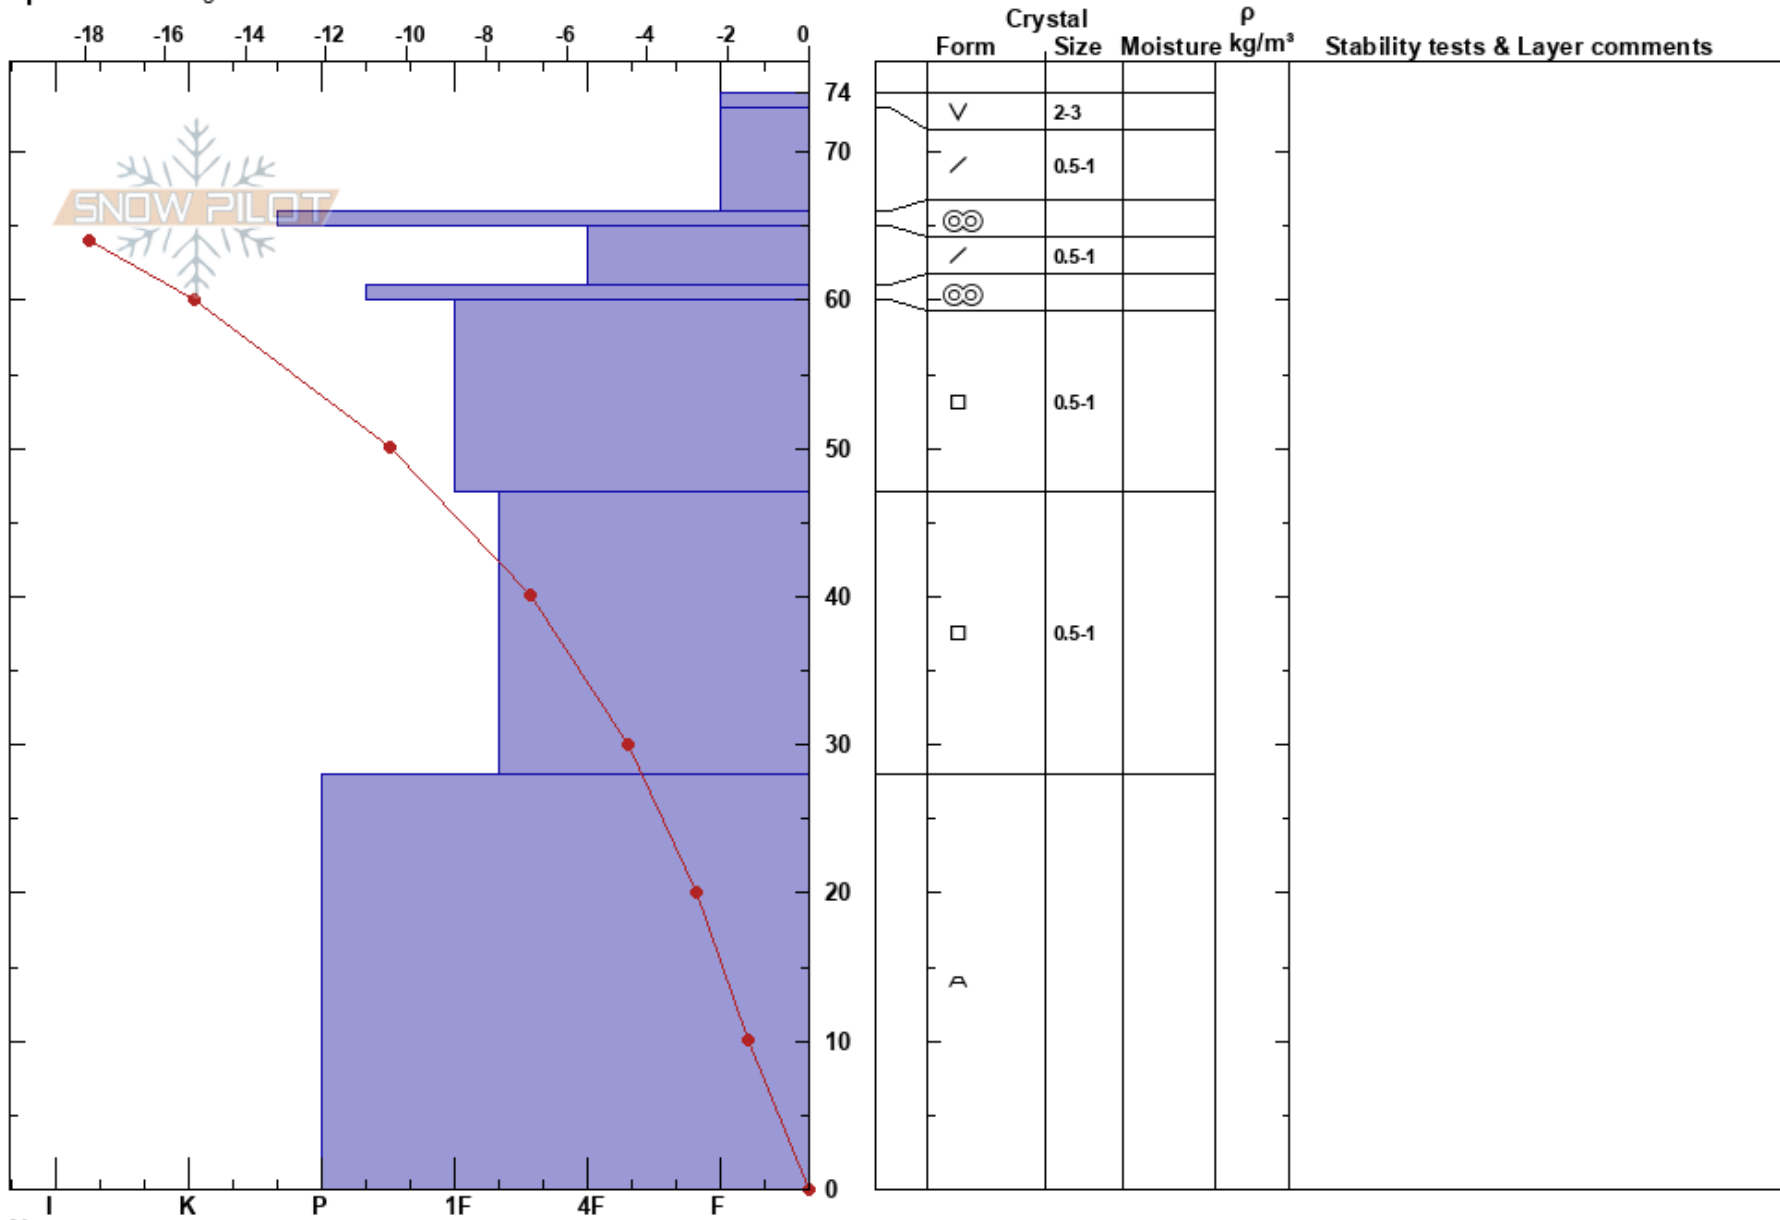

Crystal Wx
 Columbia Mountains
 BC
 Elevation:
 Aspect:

Kit Nilsson
 29/11/2019 - 10:00
 Co-ord:
 Slope Angle:
 Wind Loading: no

Stability:
 Air Temperature: -13°C
 Sky Cover: CLR
 Precipitation:
 Wind: Calm

HS:74
 PF:25
 Layer Notes:

Specifics: Pit dug in a Ski Area

Notes: