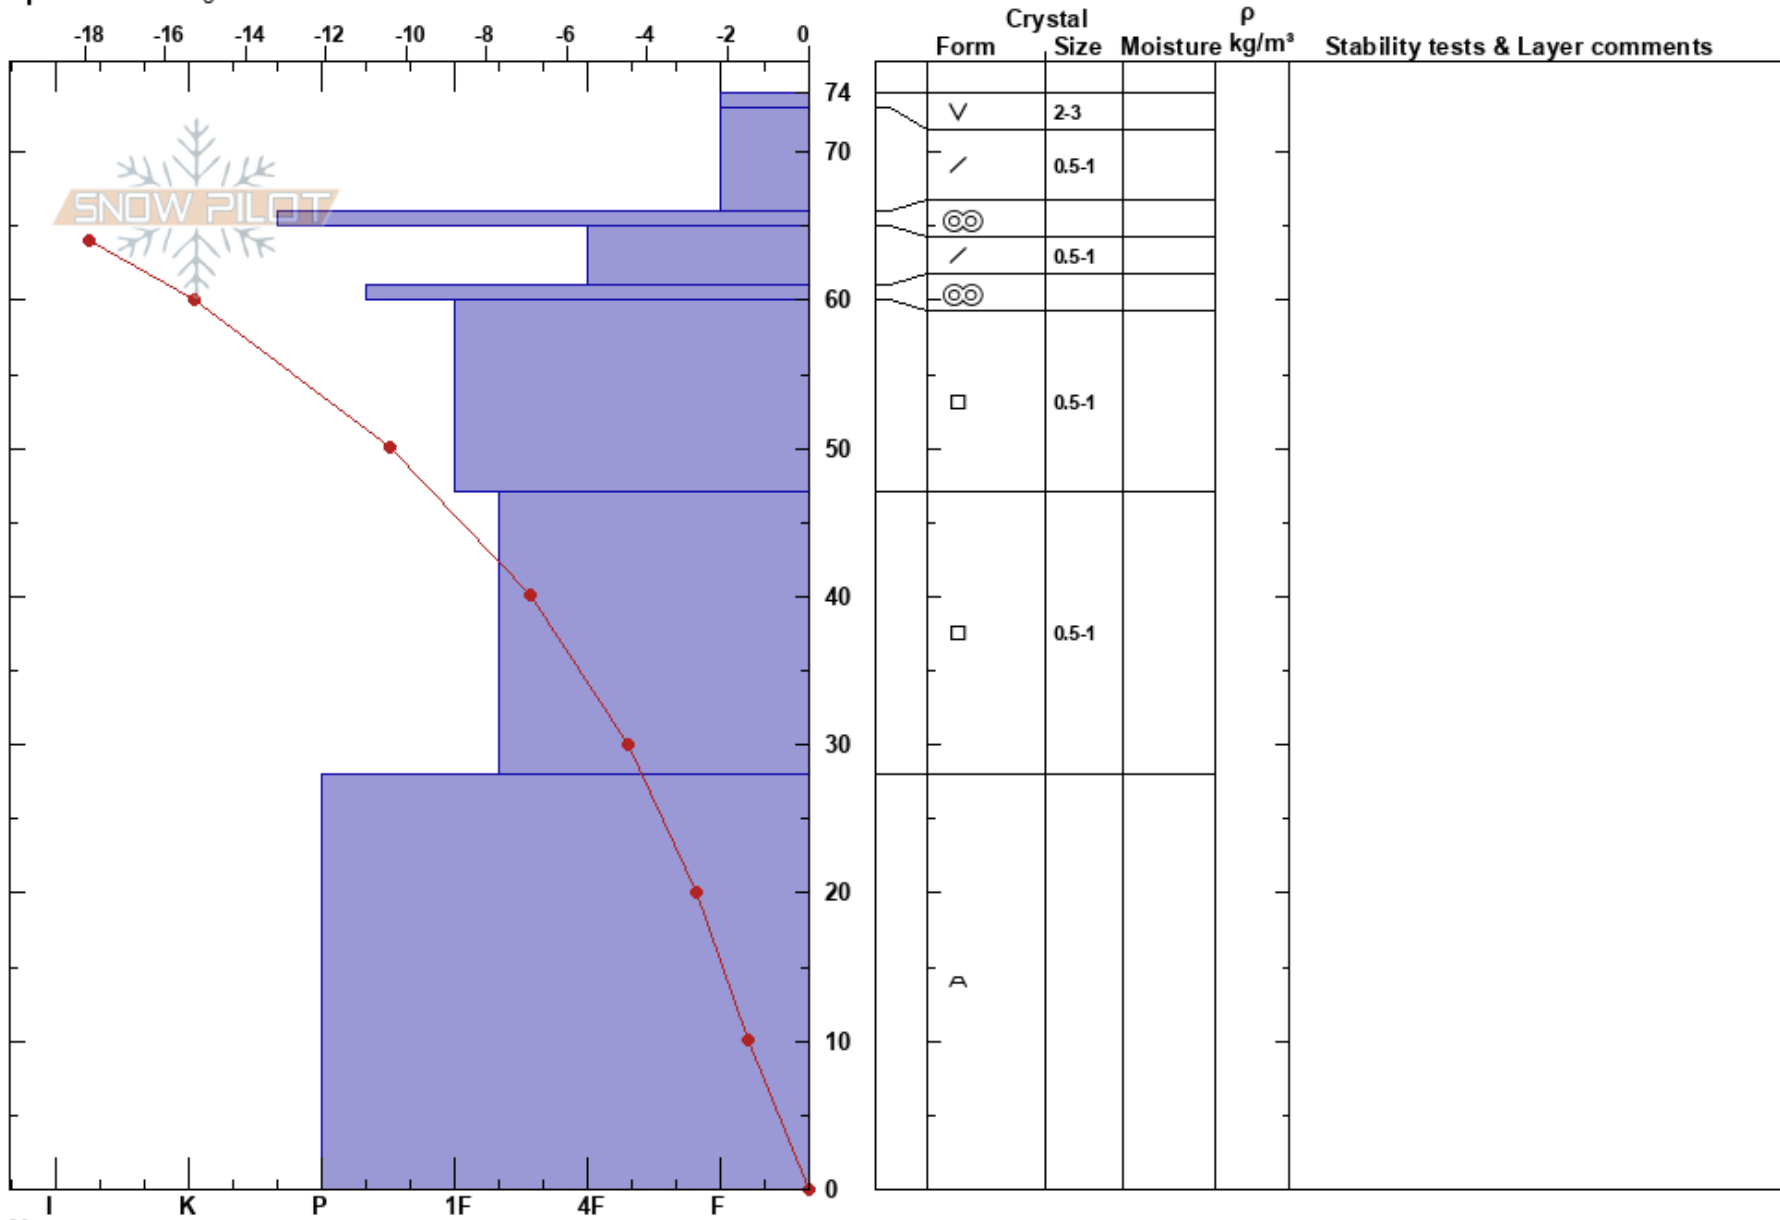

Crystal Wx  
 Columbia Mountains  
 BC  
 Elevation:  
 Aspect:

Kit Nilsson  
 29/11/2019 - 10:00  
 Co-ord:  
 Slope Angle:  
 Wind Loading: no

Stability:  
 Air Temperature: -13°C  
 Sky Cover: CLR  
 Precipitation:  
 Wind: Calm

HS:74  
 PF:25  
 Layer Notes:

Specifics: Pit dug in a Ski Area

Notes: