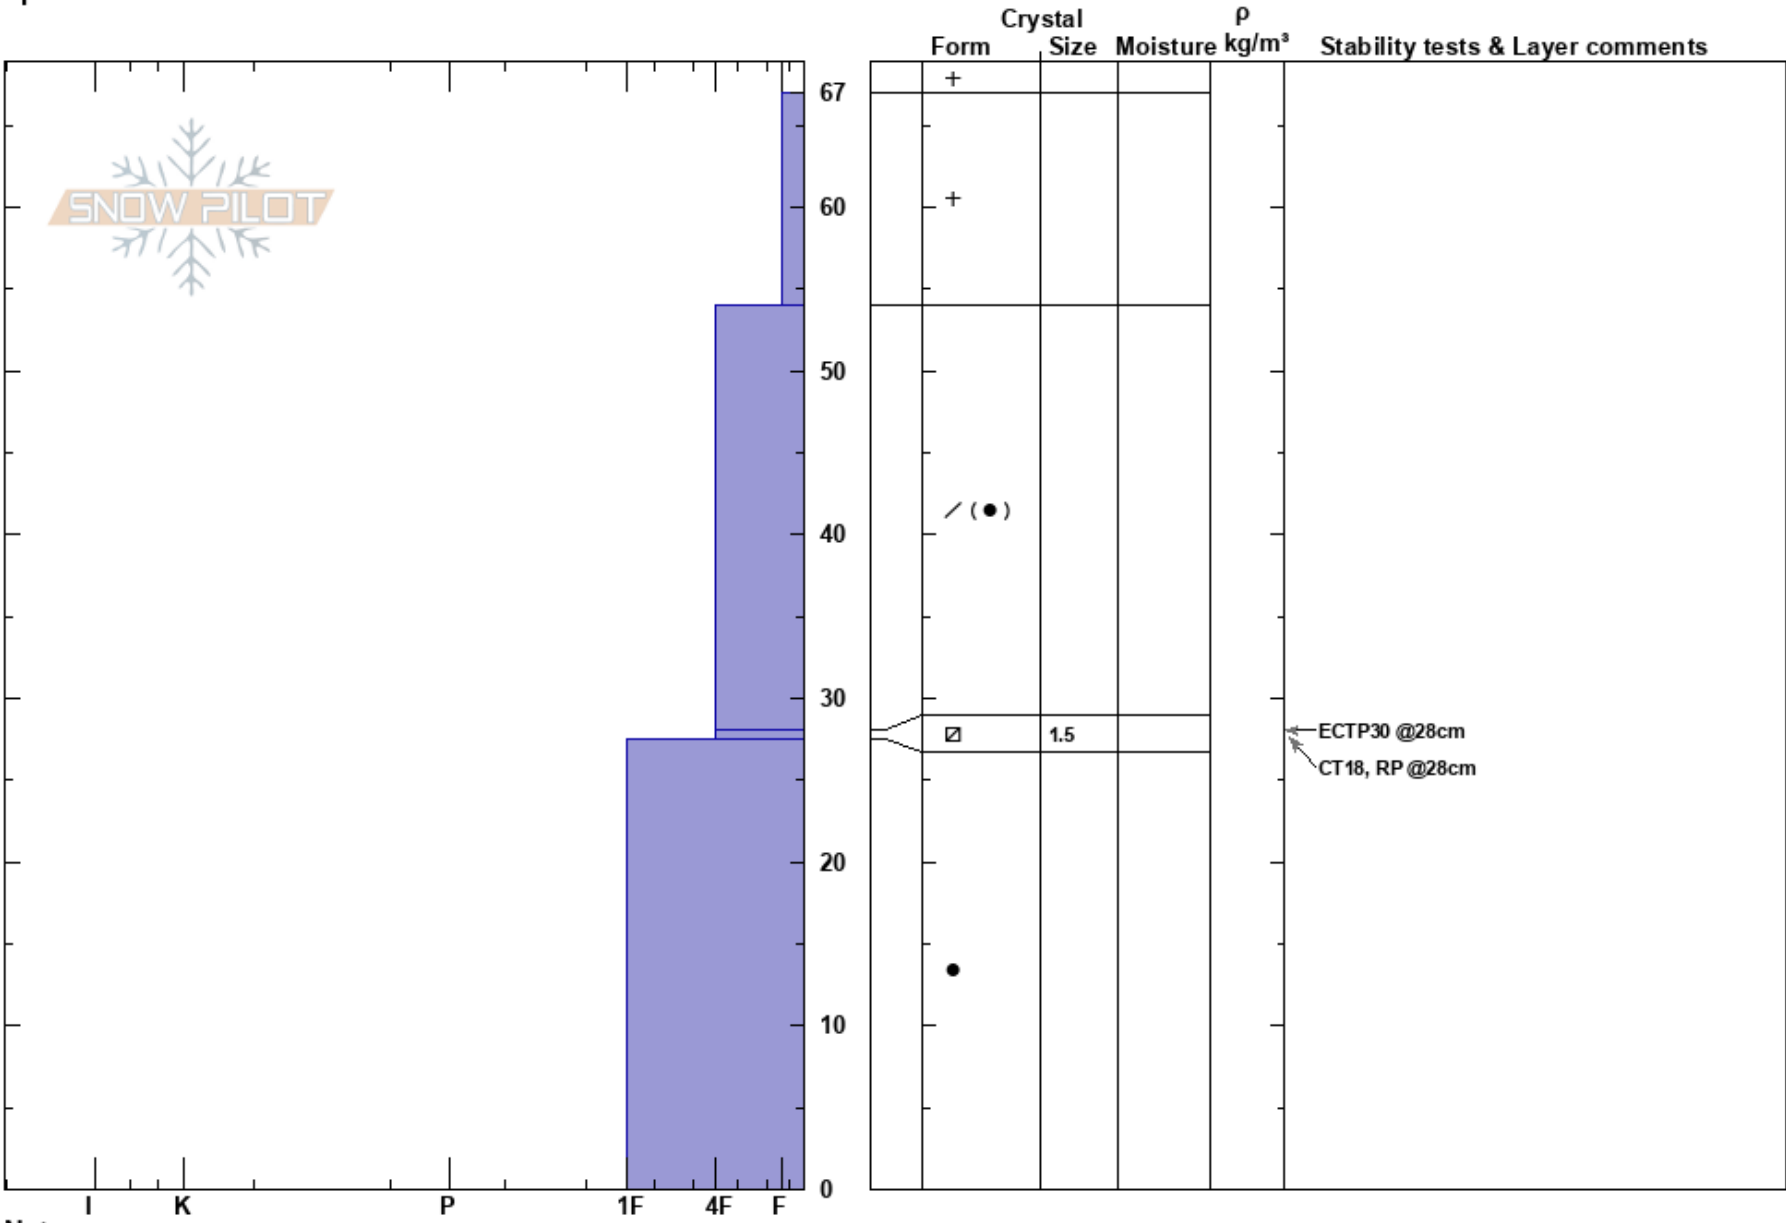

Upper Ledge Meadow
 San Juan Range
 CO
Elevation: 11400 ft
Aspect: 92°
Specifics:

Mark Mueller
 11/28/2019 - 10:30am
Co-ord:
Slope Angle: 15°
Wind Loading:

Stability: Good
Air Temperature:
Sky Cover: OVC
Precipitation: S-1
Wind: SW Light Breeze

HS: 67
PF: 55 28-27.5cm: Problematic layer
PS: 20

Notes: Several easy CT failures within the new snow.