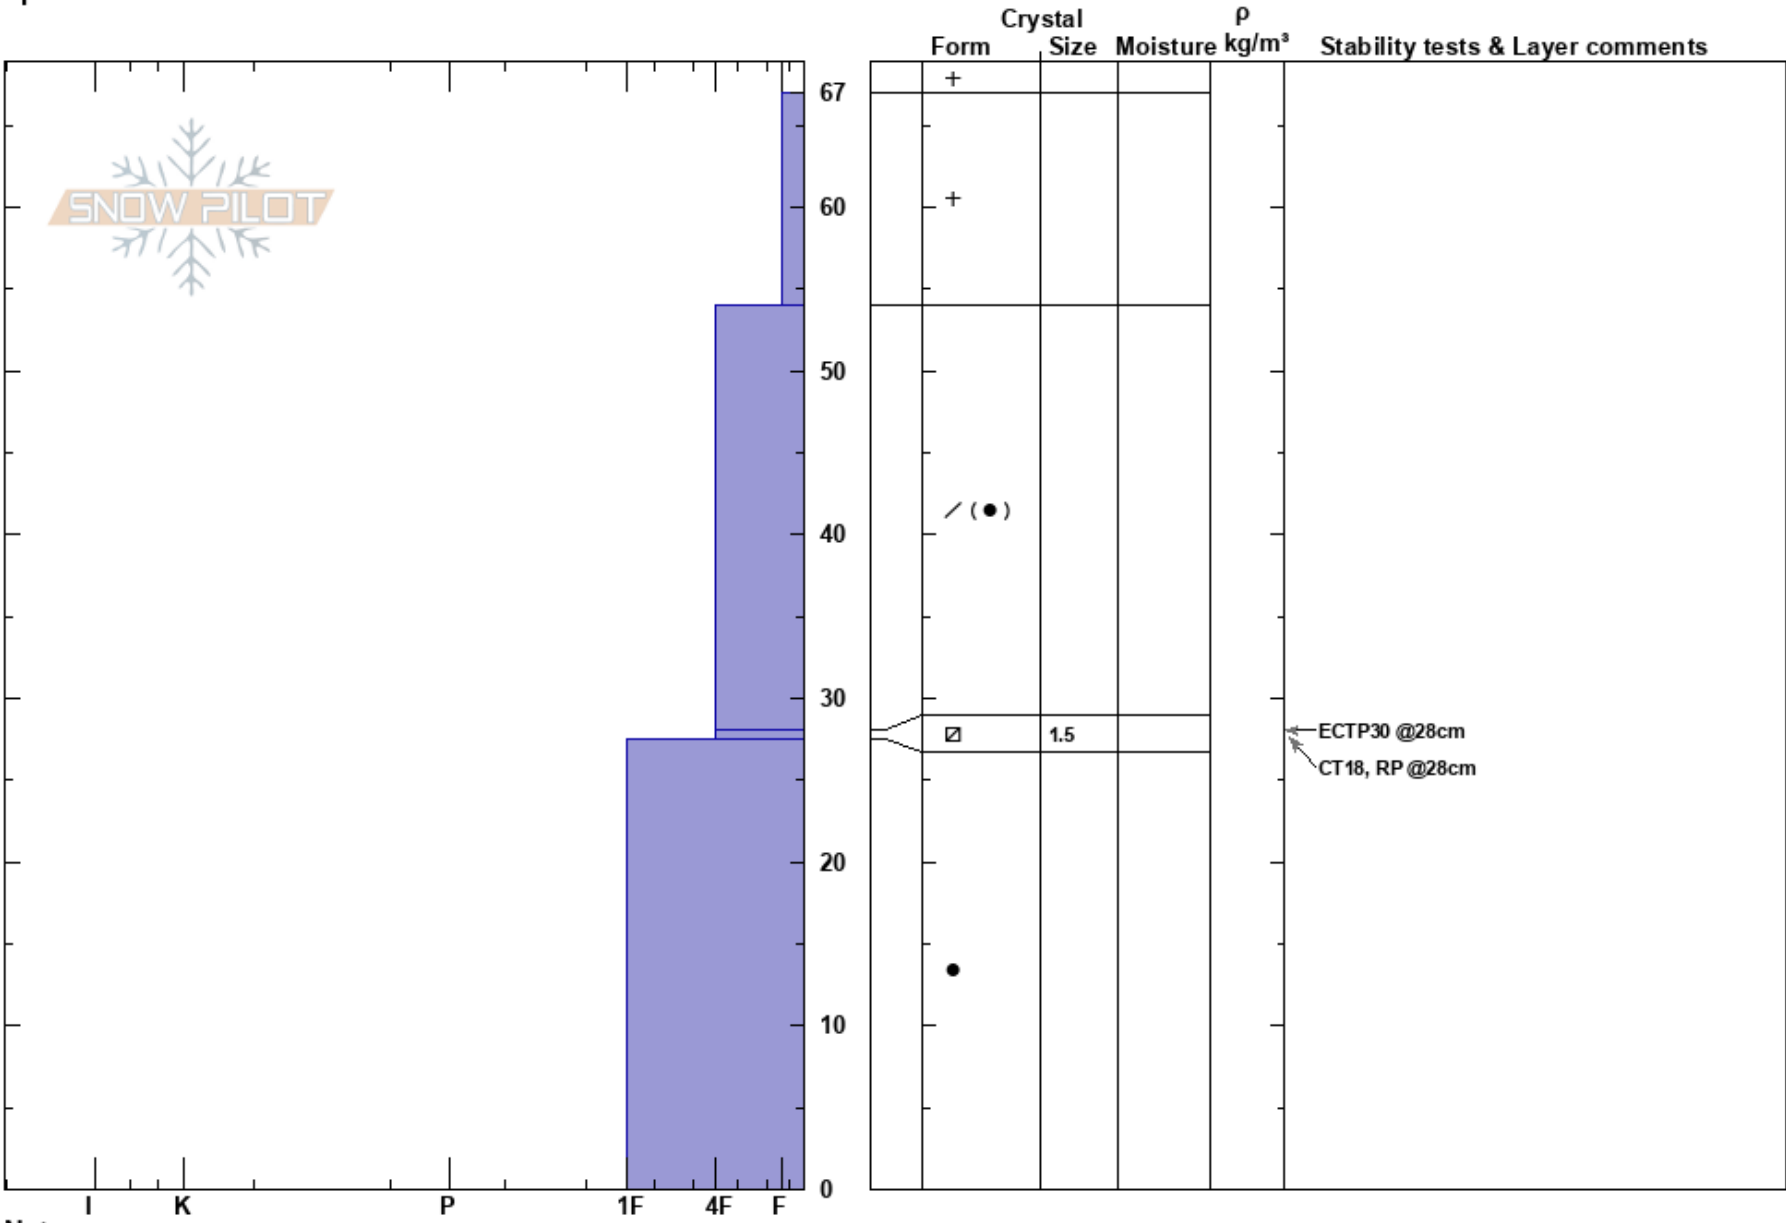

Upper Ledge Meadow  
 San Juan Range  
 CO  
**Elevation:** 11400 ft  
**Aspect:** 92°  
**Specifics:**

Mark Mueller  
 11/28/2019 - 10:30am  
**Co-ord:**  
**Slope Angle:** 15°  
**Wind Loading:**

**Stability:** Good  
**Air Temperature:**  
**Sky Cover:** OVC  
**Precipitation:** S-1  
**Wind:** SW Light Breeze

**HS:** 67  
**PF:** 55 28-27.5cm: Problematic layer  
**PS:** 20

**Notes:** Several easy CT failures within the new snow.