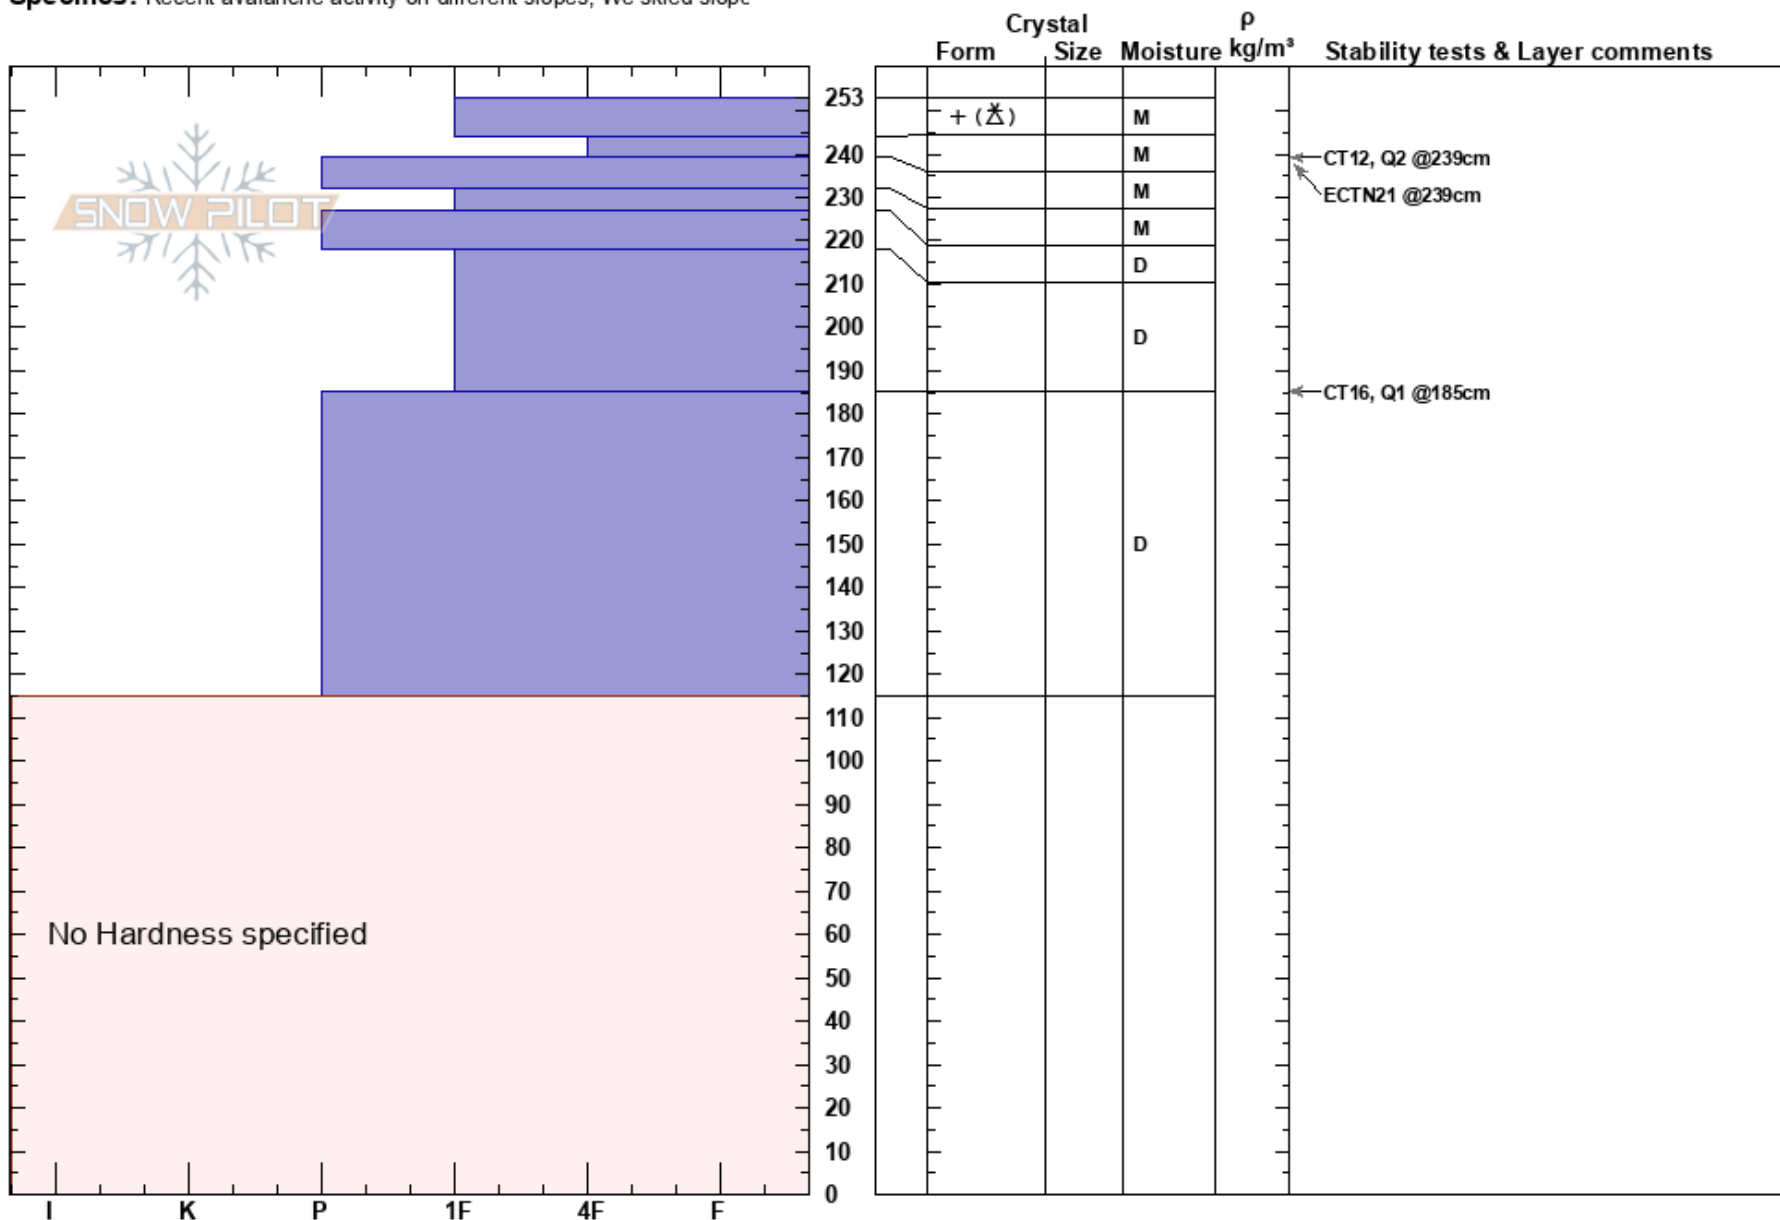

Voodoo Bowl  
 Bridgeport Winter Rec Ar  
 CA  
**Elevation:** 9800 ft  
**Aspect:** 310°  
**Specifics:** Recent avalanche activity on different slopes; We skied slope

Kyle Van Peurseem  
 02/08/2017 - 12:00pm  
**Co-ord:** 38.32396N, -119.63442W  
**Slope Angle:** 37°  
**Wind Loading:**

**Stability:**  
**Air Temperature:** 0°C  
**Sky Cover:** OVC  
**Precipitation:** S2  
**Wind:** W Moderate

**HS:**253  
**Layer Notes:**

**Notes:** Snow level around 9100'. Very wet heavy snow above 9100' which was coming down quite hard but not accumulating much.