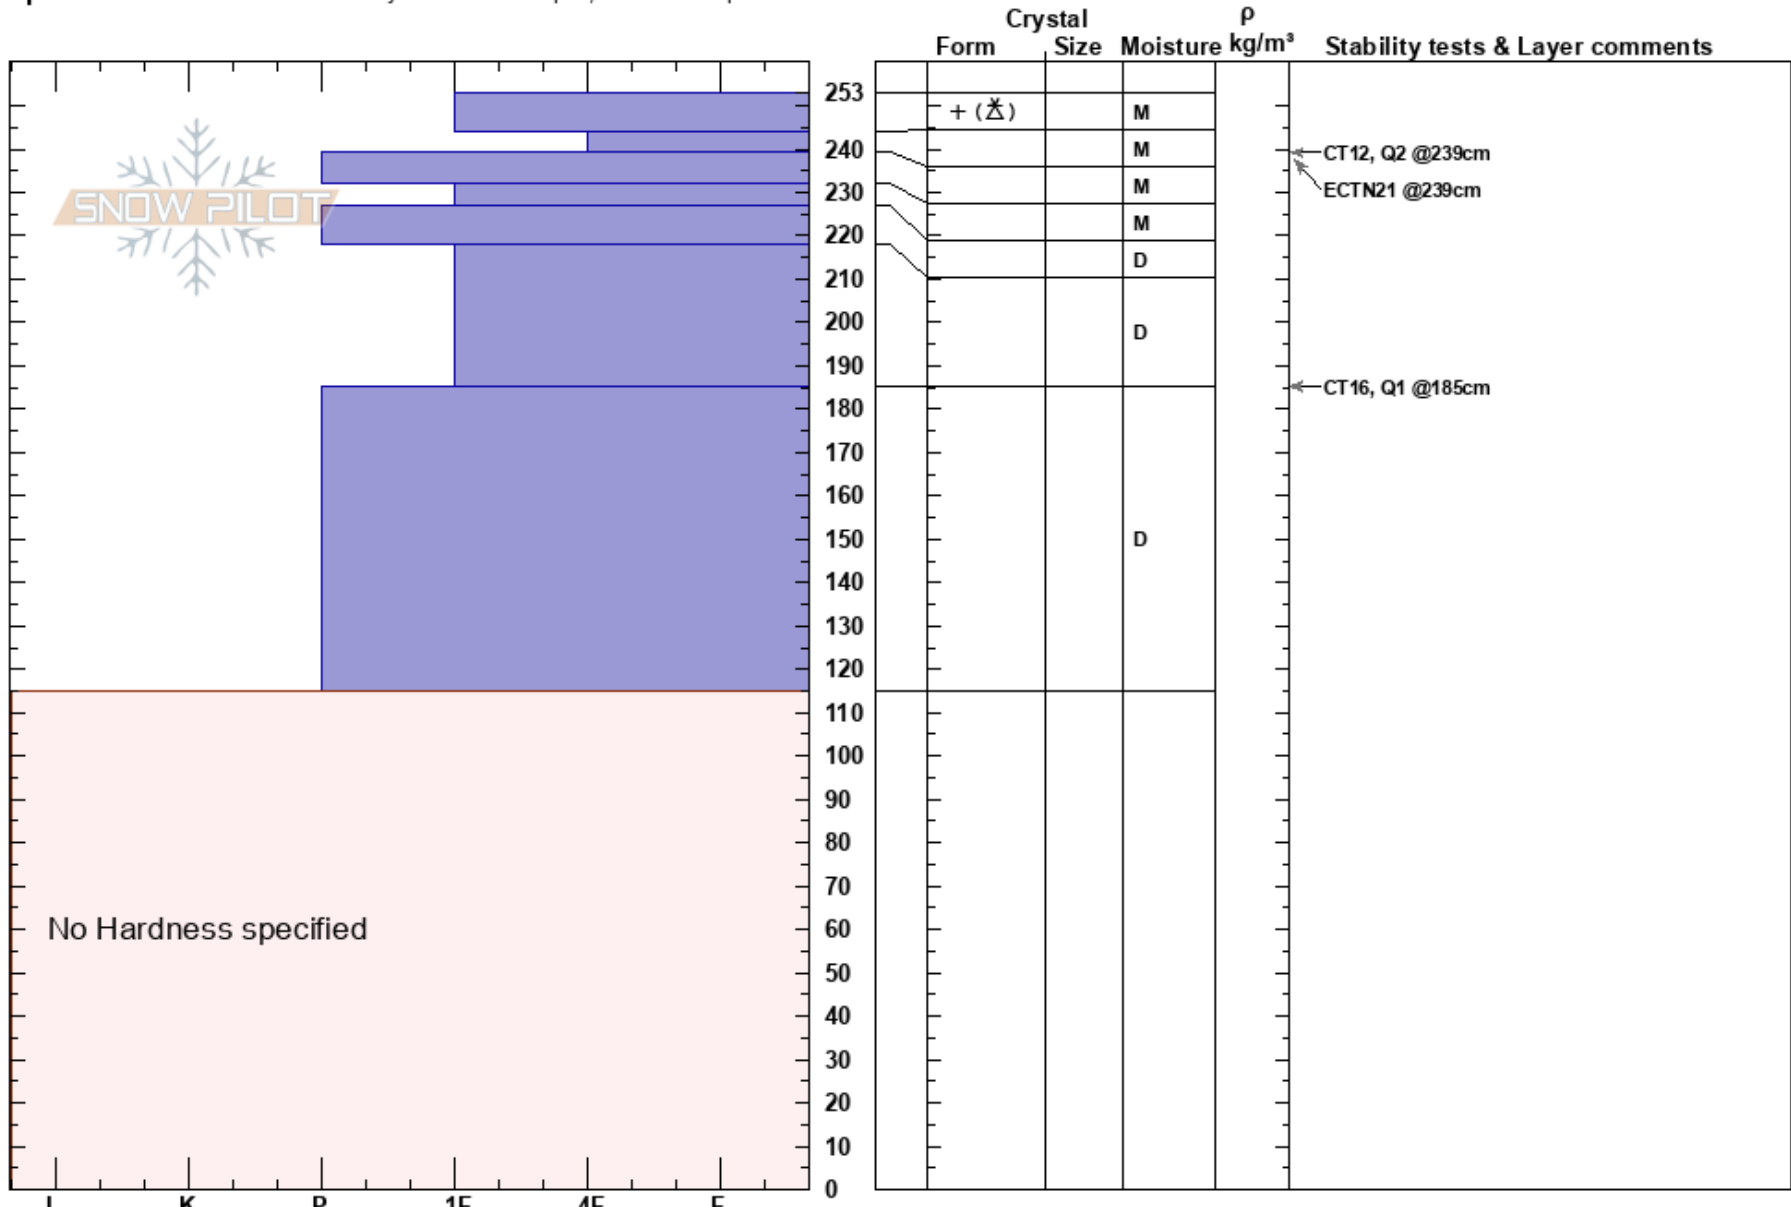

Voodoo Bowl
 Bridgeport Winter Rec Ar CA
 Elevation: 9800 ft
 Aspect: 310°
 Specifics: Recent avalanche activity on different slopes; We skied slope

Kyle Van Peurseem
 02/08/2017 - 12:00pm
 Co-ord: 38.32396N, -119.63442W
 Slope Angle: 37°
 Wind Loading:

Stability:
 Air Temperature: 0°C
 Sky Cover: OVC
 Precipitation: S2
 Wind: W Moderate

HS:253 Layer Notes:

Notes: Snow level around 9100'. Very wet heavy snow above 9100' which was coming down quite hard but not accumulating much.