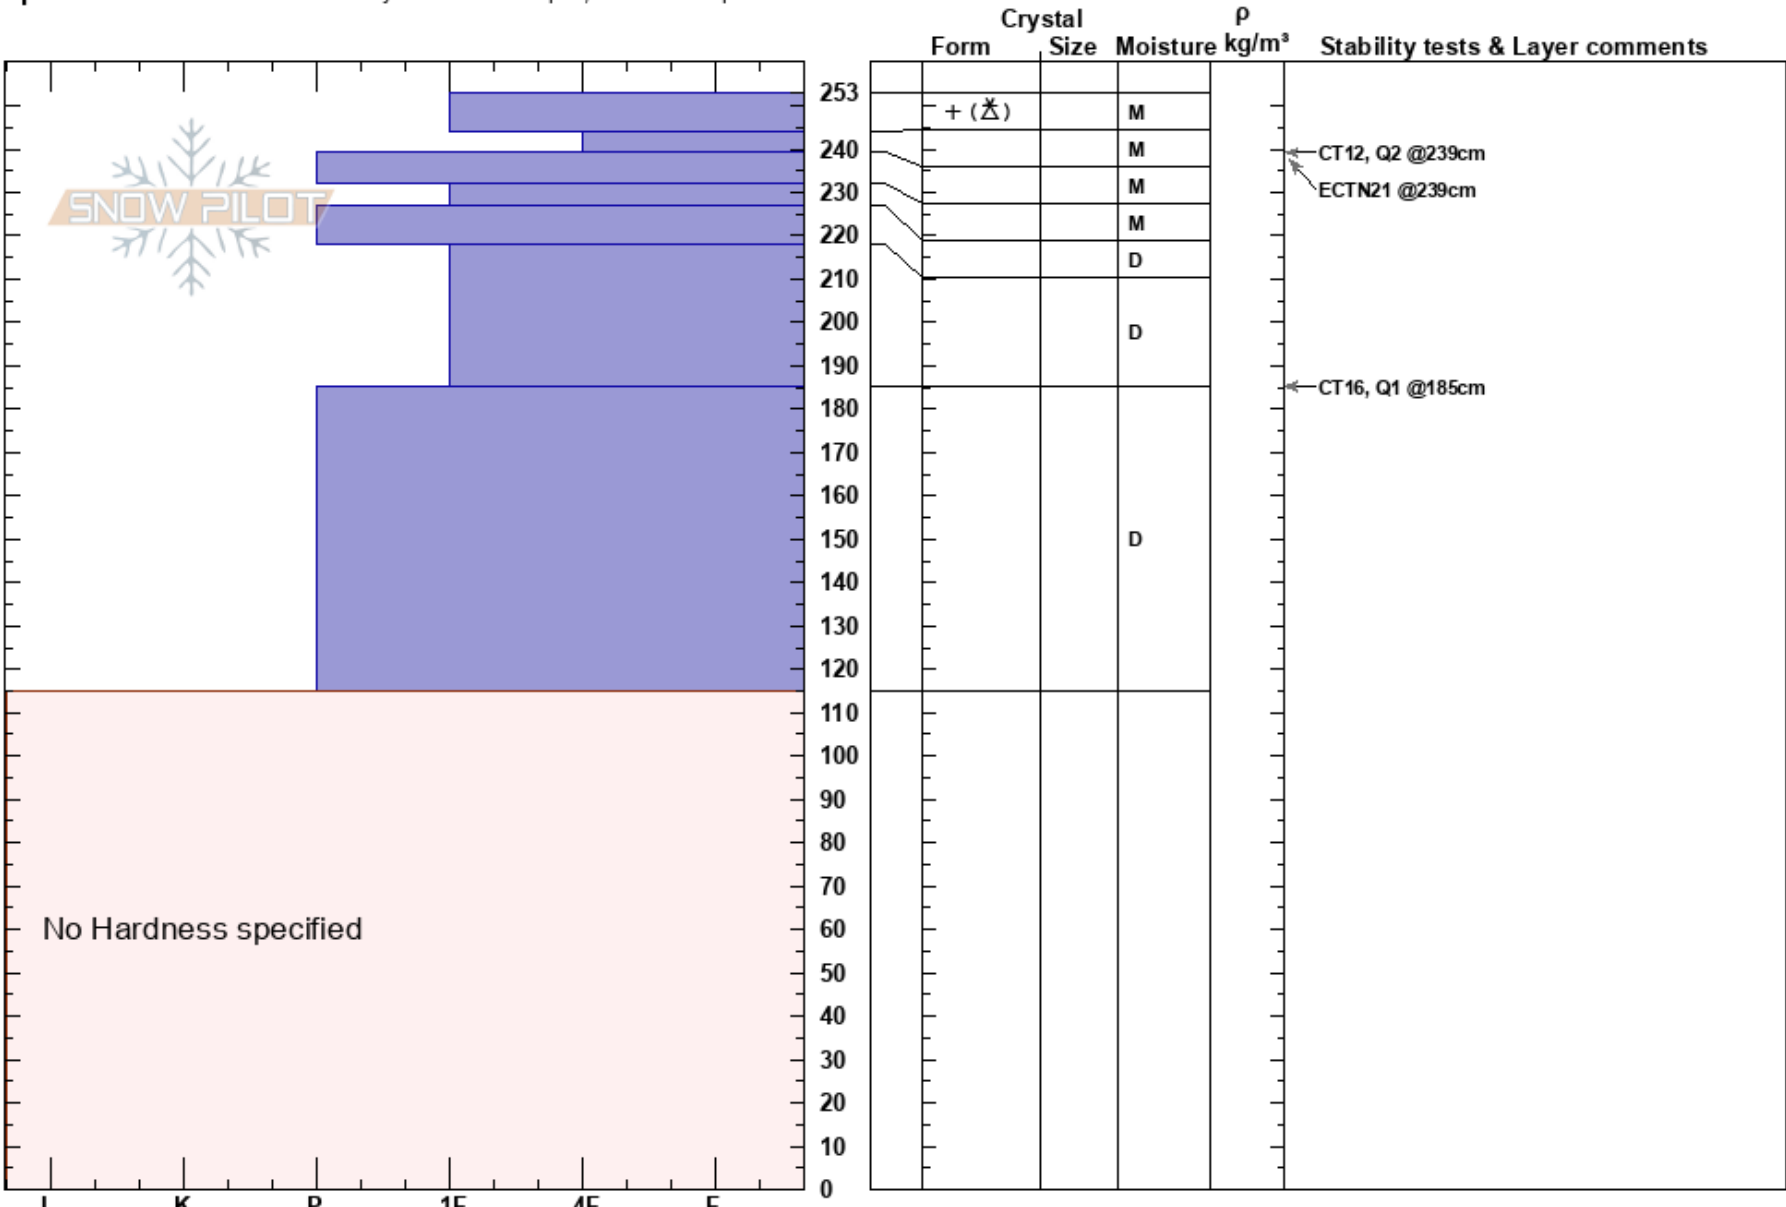

Voodoo Bowl  
 Bridgeport Winter Rec Ar  
 CA  
**Elevation:** 9800 ft  
**Aspect:** 310°  
**Specifics:** Recent avalanche activity on different slopes; We skied slope

Kyle Van Peurseem  
 02/08/2017 - 12:00pm  
**Co-ord:** 38.32396N, -119.63442W  
**Slope Angle:** 37°  
**Wind Loading:**

**Stability:**  
**Air Temperature:** 0°C  
**Sky Cover:** OVC  
**Precipitation:** S2  
**Wind:** W Moderate

**HS:**253  
**Layer Notes:**

**Notes:** Snow level around 9100'. Very wet heavy snow above 9100' which was coming down quite hard but not accumulating much.