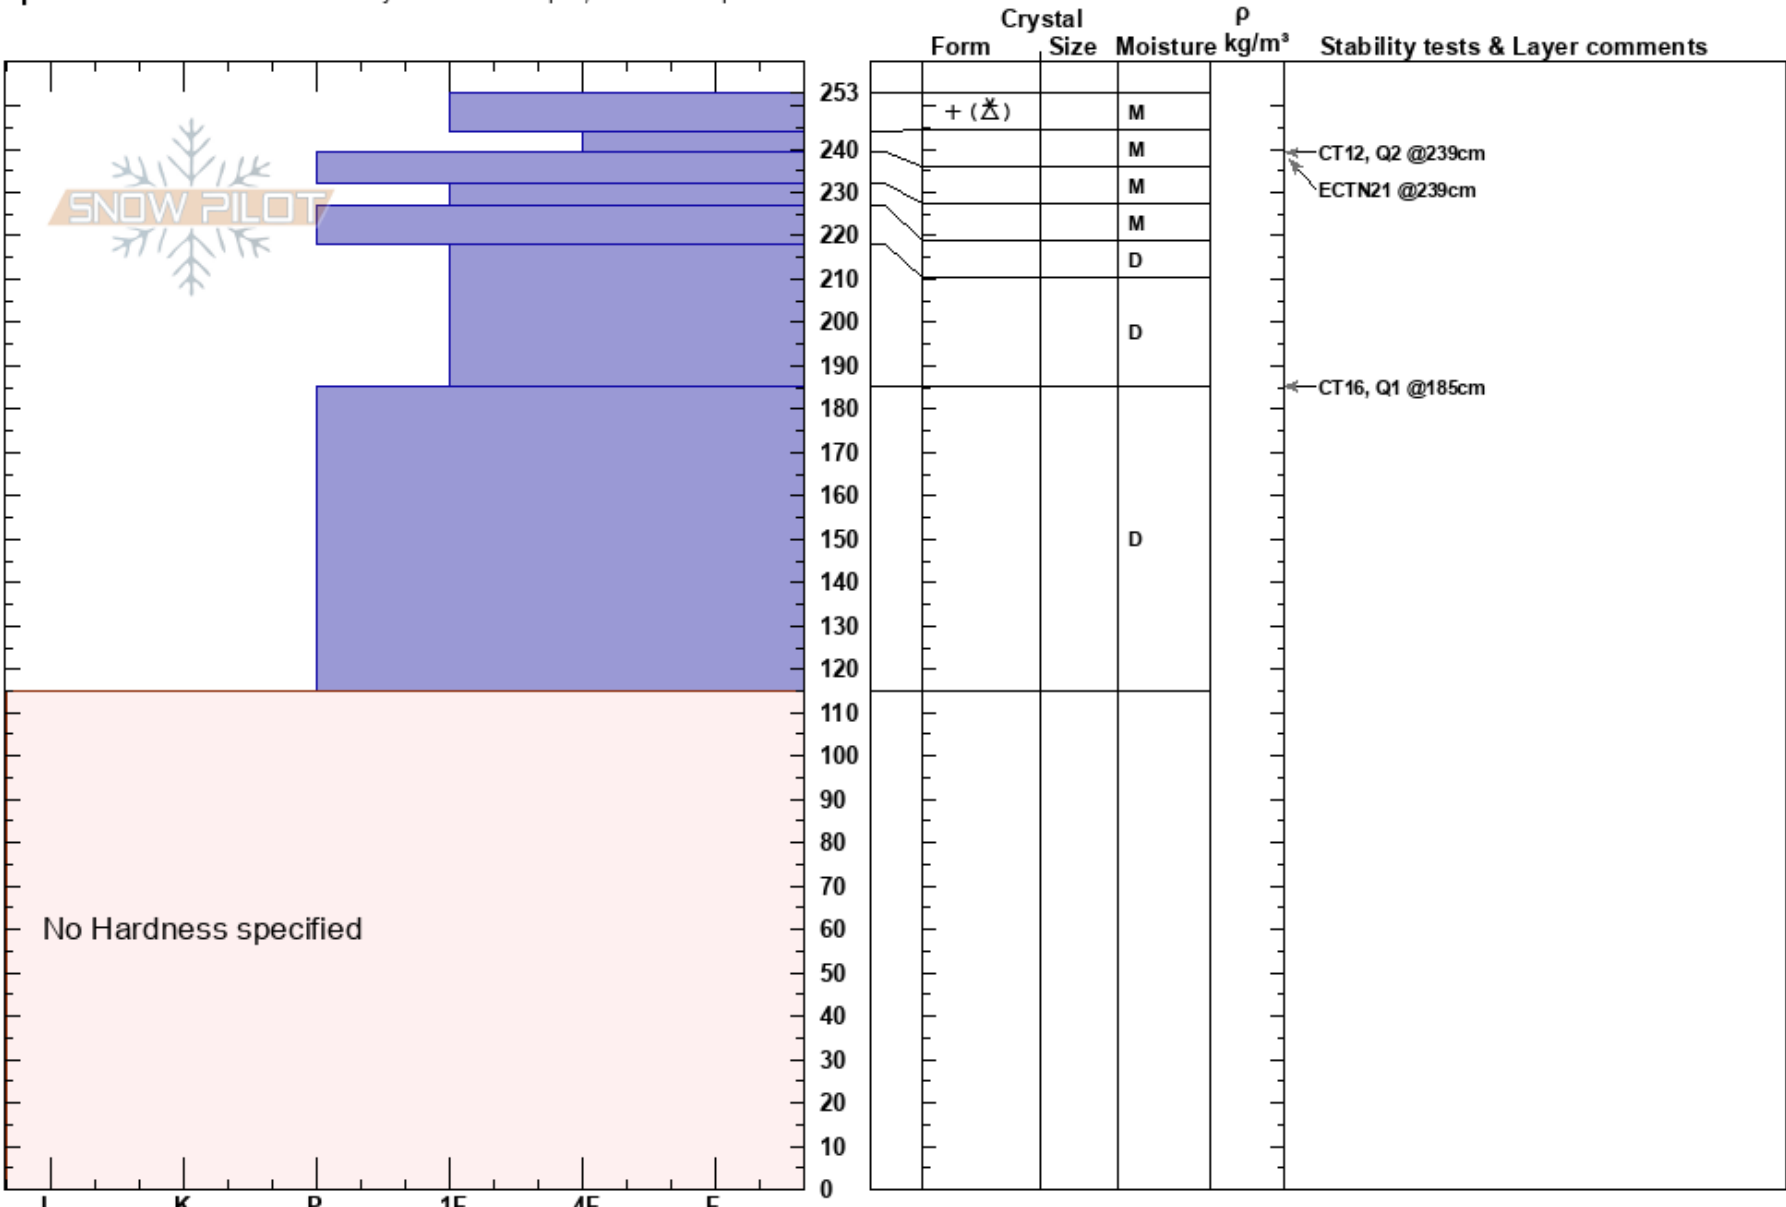

Voodoo Bowl
 Bridgeport Winter Rec Ar
 CA
Elevation: 9800 ft
Aspect: 310°
Specifics: Recent avalanche activity on different slopes; We skied slope

Kyle Van Peurseem
 02/08/2017 - 12:00pm
Co-ord: 38.32396N, -119.63442W
Slope Angle: 37°
Wind Loading:

Stability:
Air Temperature: 0°C
Sky Cover: OVC
Precipitation: S2
Wind: W Moderate

HS:253
Layer Notes:

Notes: Snow level around 9100'. Very wet heavy snow above 9100' which was coming down quite hard but not accumulating much.