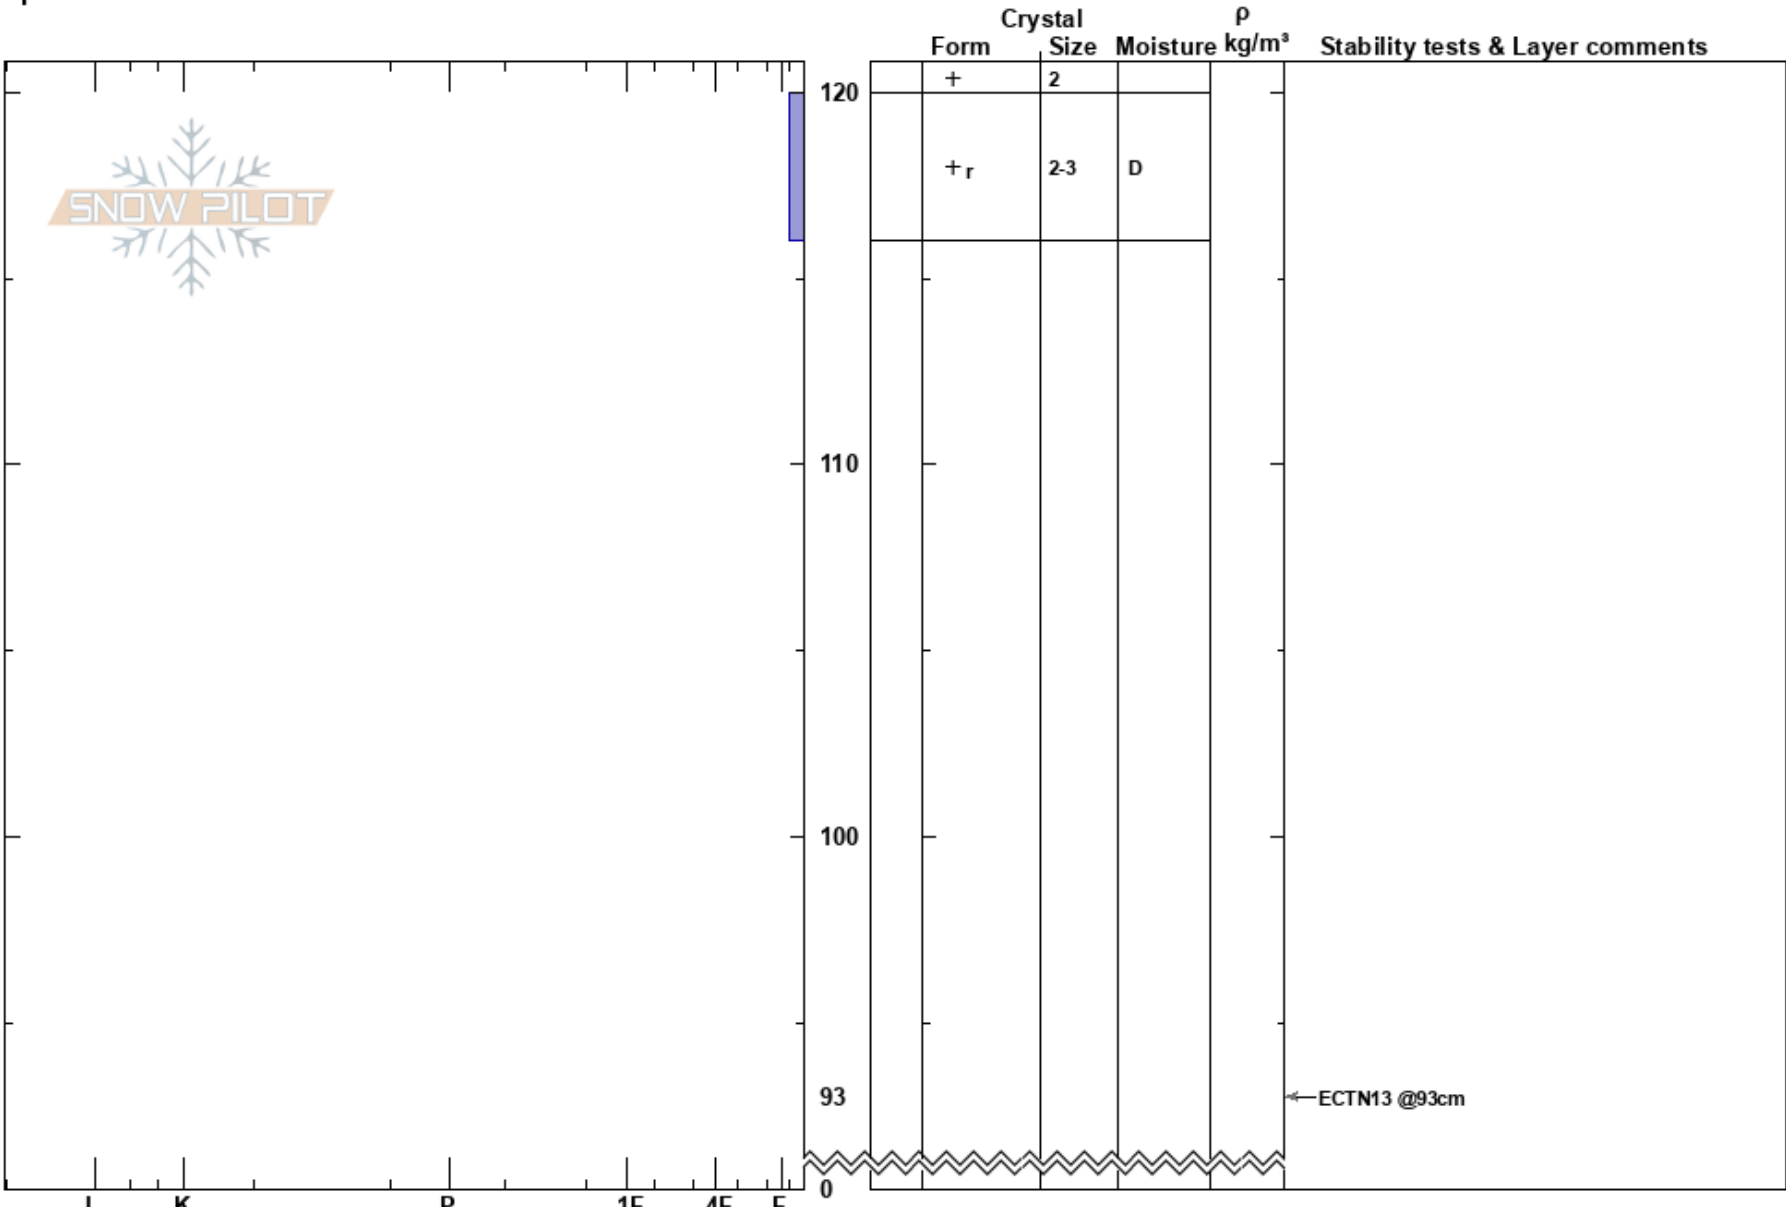

Demonstration profile
 Monashee
 BC
Elevation: 1992 m
Aspect: NE
Specifics:

Ari Bruns
 26/11/2019 - 13:00
Co-ord: 11U 401052E 5620183N
Slope Angle: 22°
Wind Loading:

Stability:
Air Temperature: -10.5°C **PF:**50
Sky Cover: BKN
Precipitation: NO
Wind: Calm

Layer Notes:

Notes: Observer: AB
 Objectives: Baseline Information
 Site Characteristics: Small glade BTL, cross winded, Heather ground cover