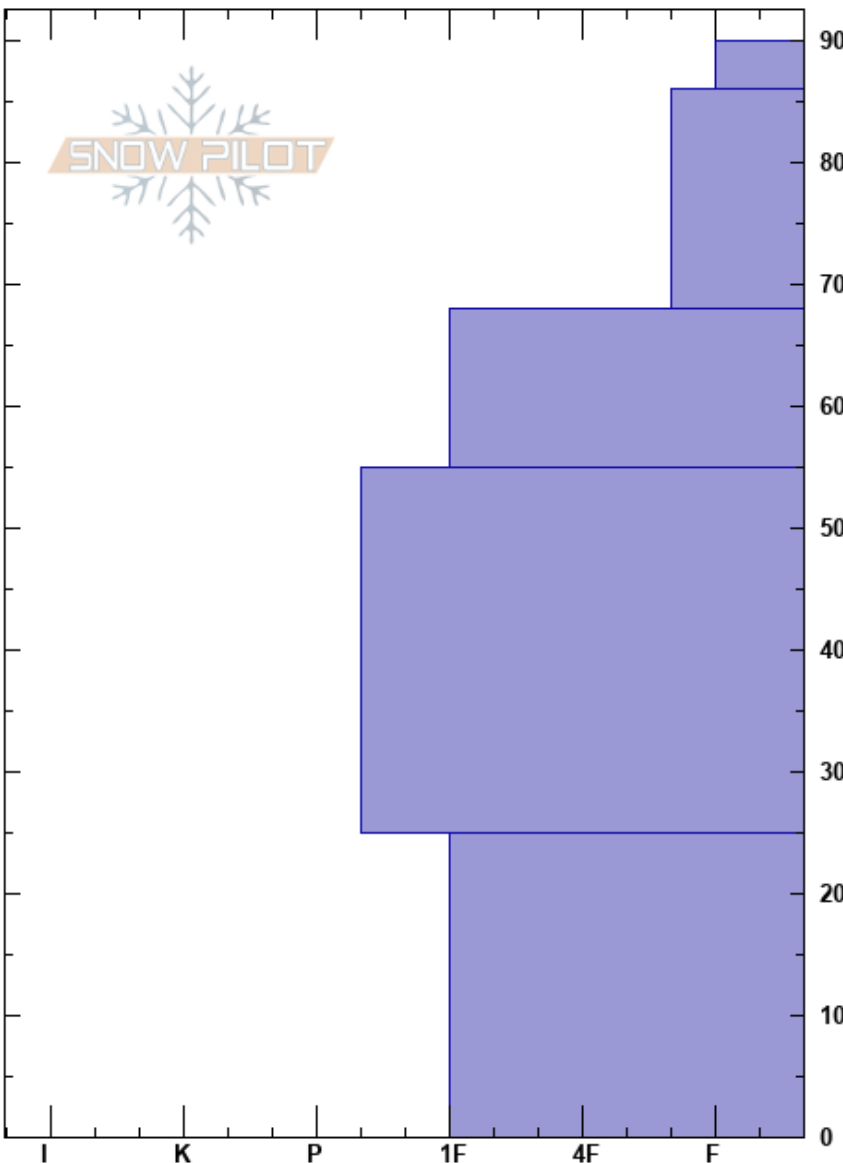

Wade's World
 Beartooths
 MT
Elevation: 9654 ft
Aspect: 60°
Specifics: We skied slope

Dave Zinn
 11/26/2019 - 3:35pm
Co-ord: 45.06656N, -109.95242W
Slope Angle: 33°
Wind Loading: no

Stability: Good **HS:**90
Air Temperature: -14.5°C **PF:**85
Sky Cover: SCT
Precipitation: NO
Wind: Calm

Layer Notes:

Height (cm)	Crystal		Moisture	ρ kg/m ³	Stability tests & Layer comments
	Form	Size			
90	∅	0.5-1			
80	∅	0.5-1			
70	∅	1			
60	∅	1			
55					← ECTN28 @55cm
40	∅	1			
30					
25					← ECTN29 @25cm
20	∅	2			
10					
0					