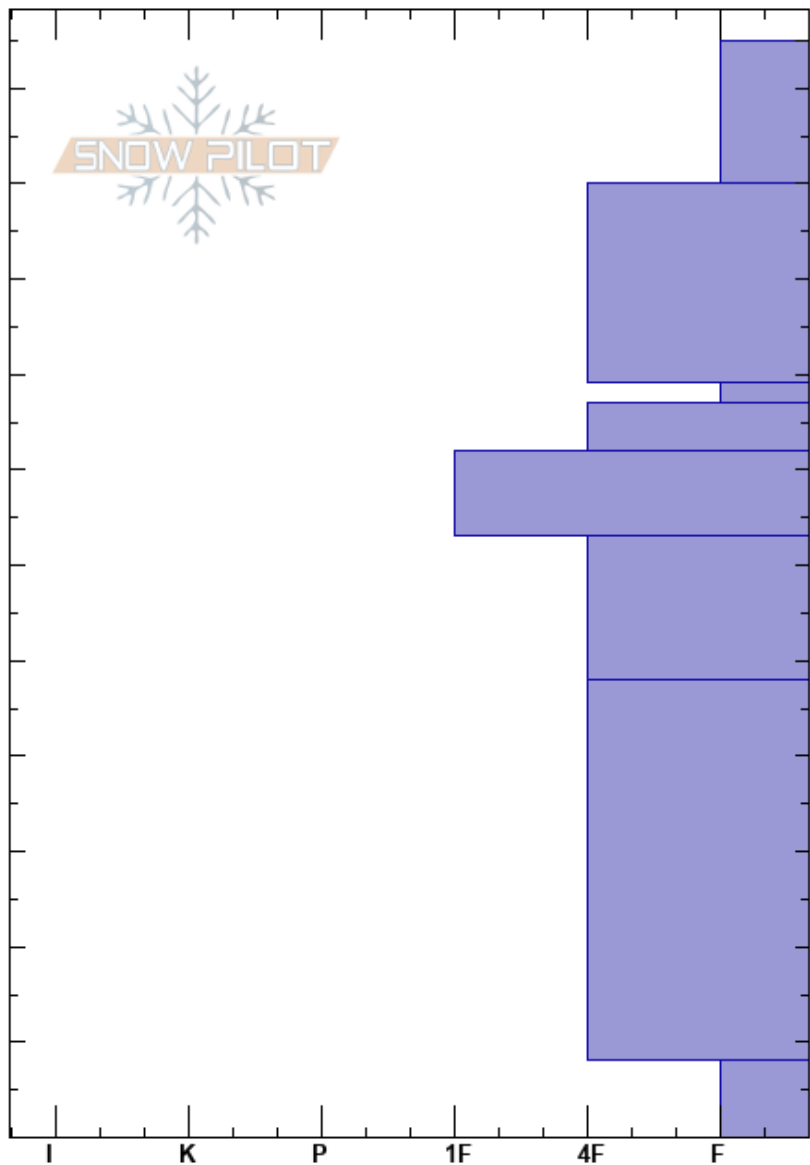

Deer/Asbestos
 Madison Range-N
 MT
 Elevation: 7800 ft
 Aspect: 80°
 Specifics: Ski tracks on slope; We skied slope

A Whitmore
 02/08/2017 - 12:00pm
 Co-ord: 45.31321N, -111.22526W
 Slope Angle: 27°
 Wind Loading: yes

Stability: Good
 Air Temperature: -1°C
 Sky Cover: BKN
 Precipitation:
 Wind: SW Moderate
 HS:115
 79-77cm: Problematic layer

Height (cm)	Crystal		Moisture	ρ kg/m ³	Stability tests & Layer comments
	Form	Size			
115					
110	+				
100					
90	/				
80	∨	1.5-2.5			STM @79cm
79	/	0.5			CT9, Q1 @79cm
78					ECTP12 @79cm
70	☐				
60					
50	☐				
40					
30	☐	1.5			
20					
10					ECTN28 @10cm
0	^	2.5			