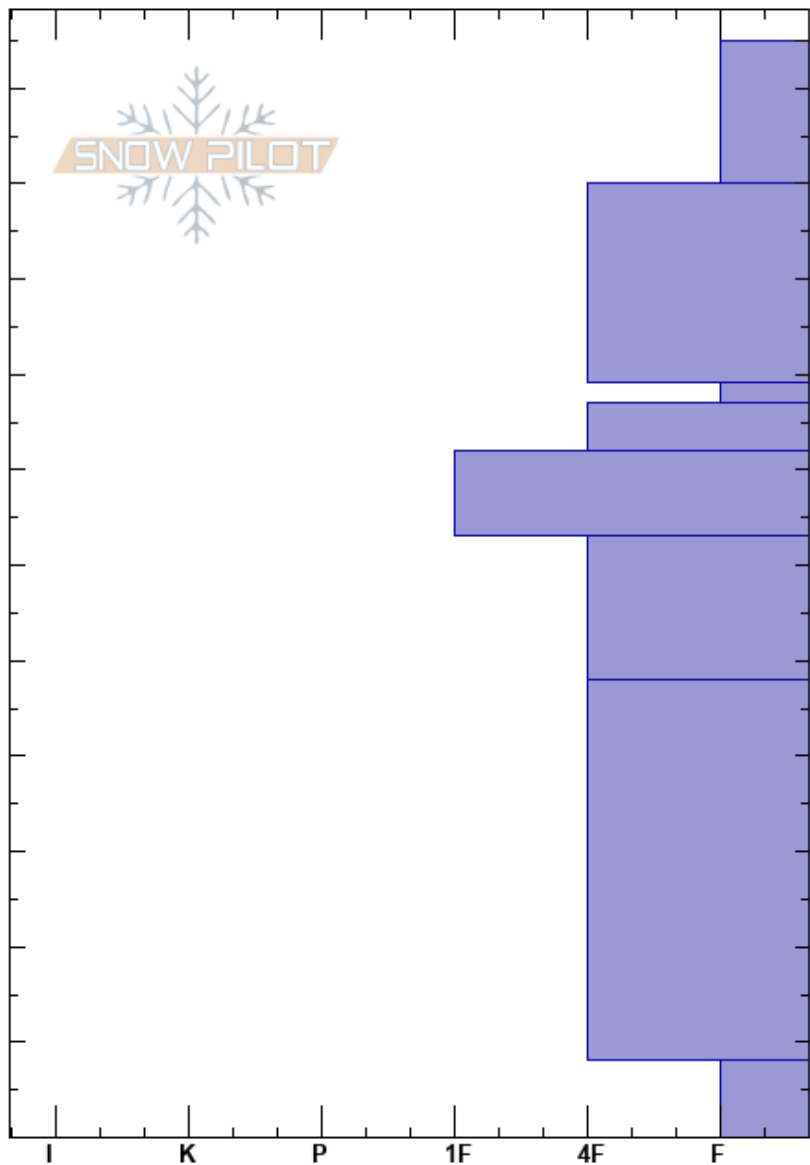

Deer/Asbestos
 Madison Range-N
 MT
 Elevation: 7800 ft
 Aspect: 80°
 Specifics: Ski tracks on slope; We skied slope

A Whitmore
 02/08/2017 - 12:00pm
 Co-ord: 45.31321N, -111.22526W
 Slope Angle: 27°
 Wind Loading: yes

Stability: Good
 Air Temperature: -1°C
 Sky Cover: BKN
 Precipitation:
 Wind: SW Moderate
 HS:115
 79-77cm: Problematic layer

Height (cm)	Crystal		Moisture	ρ kg/m ³	Stability tests & Layer comments
	Form	Size			
115					
110	+				
100	/				
80	∨	1.5-2.5			STM @79cm
79	/	0.5			CT9, Q1 @79cm
78	◡				ECTP12 @79cm
70					
60	□				
50					
30	□	1.5			
10					ECTN28 @10cm
0	^	2.5			