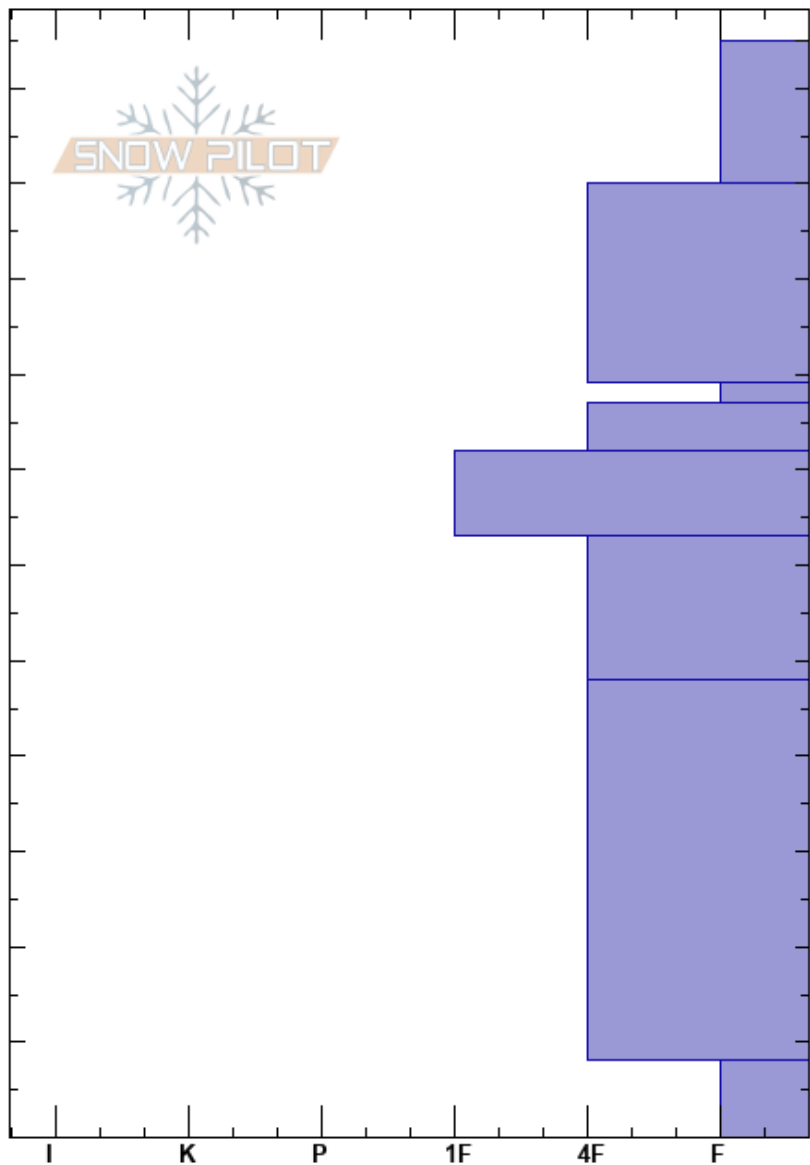

Deer/Asbestos
 Madison Range-N
 MT
 Elevation: 7800 ft
 Aspect: 80°
 Specifics: Ski tracks on slope; We skied slope

A Whitmore
 02/08/2017 - 12:00pm
 Co-ord: 45.31321N, -111.22526W
 Slope Angle: 27°
 Wind Loading: yes

Stability: Good
 Air Temperature: -1°C
 Sky Cover: BKN
 Precipitation:
 Wind: SW Moderate
 HS:115
 79-77cm: Problematic layer

Depth (cm)	Crystal		Moisture	ρ kg/m ³	Stability tests & Layer comments
	Form	Size			
115					
110	+				
100	/				
80	∇	1.5-2.5			STM @79cm
79	/	0.5			CT9, Q1 @79cm ECTP12 @79cm
70	☐				
60					
50	☐				
40					
30	☐	1.5			
20					
10					ECTN28 @10cm
0	^	2.5			