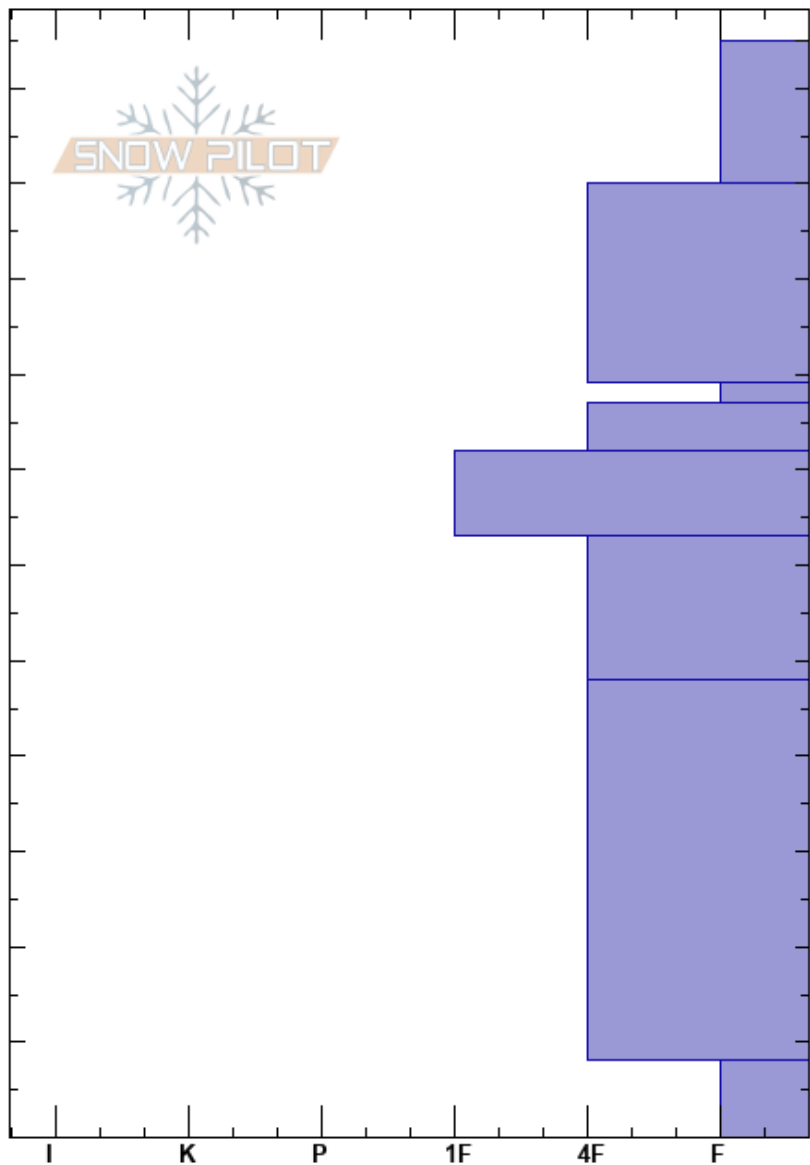

Deer/Asbestos  
 Madison Range-N  
 MT  
 Elevation: 7800 ft  
 Aspect: 80°  
 Specifics: Ski tracks on slope; We skied slope

A Whitmore  
 02/08/2017 - 12:00pm  
 Co-ord: 45.31321N, -111.22526W  
 Slope Angle: 27°  
 Wind Loading: yes

Stability: Good  
 Air Temperature: -1°C  
 Sky Cover: BKN  
 Precipitation:  
 Wind: SW Moderate  
 HS:115  
 79-77cm: Problematic layer

Depth (cm)	Crystal		Moisture	$\rho$ kg/m <sup>3</sup>	Stability tests & Layer comments
	Form	Size			
115					
110	+				
100	/				
80	∨	1.5-2.5			STM @79cm
79	/	0.5			CT9, Q1 @79cm
70	☐				ECTP12 @79cm
60					
50	☐				
30	☐	1.5			
10					ECTN28 @10cm
0	^	2.5			