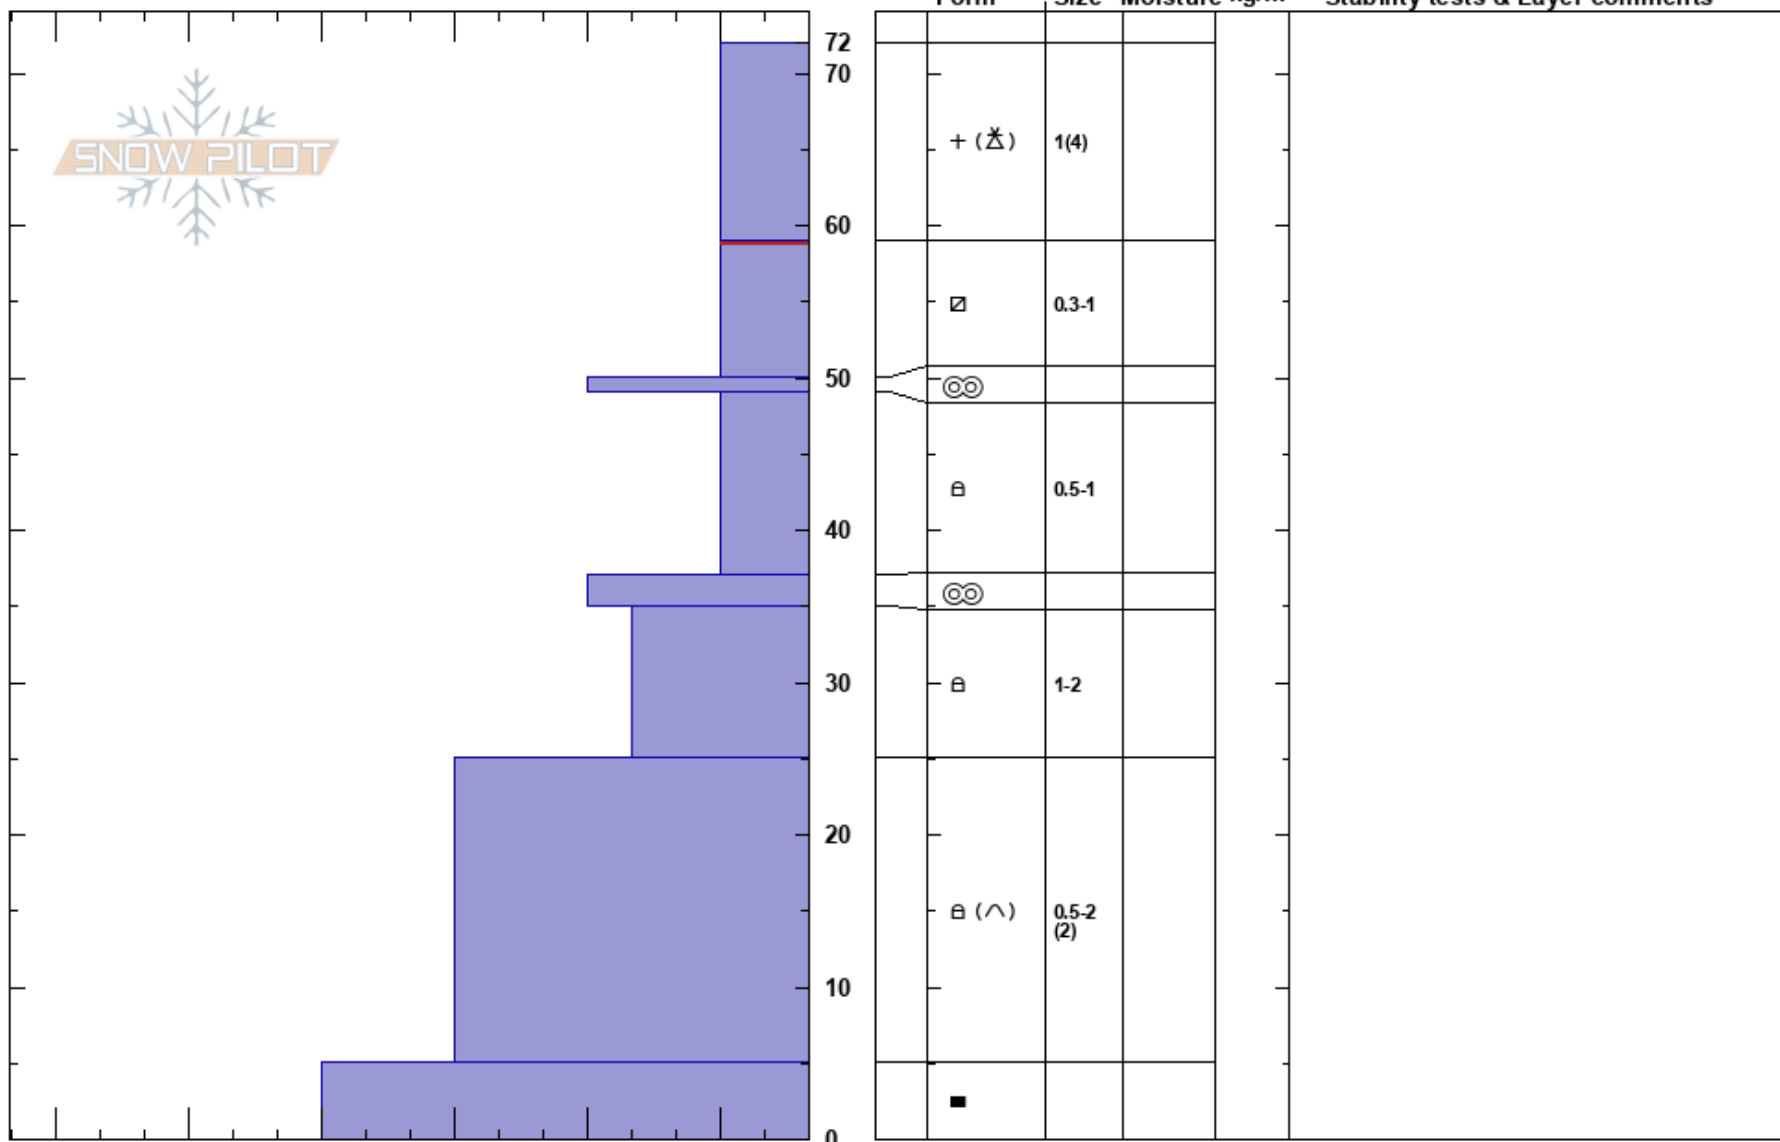

Surprise Meadow, GTNP
 Teton Range
 WY
 Elevation: 9572 ft
 Aspect:
 Specifics:

Lisa Van Sciver
 11/25/2019 - 2:00pm
 Co-ord: 43.72861N, -110.77528W
 Slope Angle: 0°
 Wind Loading: no

Stability:
 Air Temperature: -12°C
 Sky Cover: OVC
 Precipitation: NO
 Wind: N Calm

HS:72
 PF:60 59-50cm:Problematic layer

Notes: A right-side-up, faceted snowpack which had gone some rounding, but snow grains lacked necks or any connection between snow grains. Mostly just sugar.