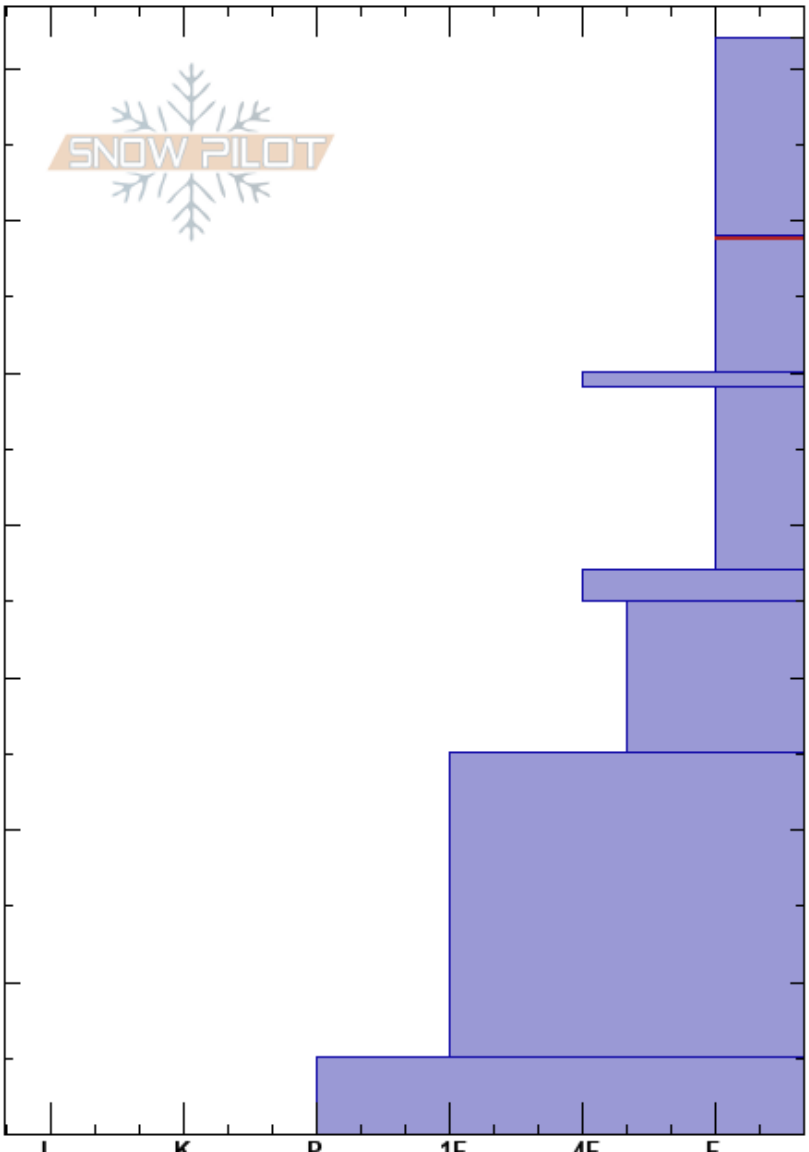

Surprise Meadow, GTNP
 Teton Range
 WY
 Elevation: 9572 ft
 Aspect:
 Specifics:

Lisa Van Sciver
 11/25/2019 - 2:00pm
 Co-ord: 43.72861N, -110.77528W
 Slope Angle: 0°
 Wind Loading: no

Stability: **HS:72**
 Air Temperature: -12°C PF:60
 Sky Cover: OVC
 Precipitation: NO
 Wind: N Calm
 Layer Notes: 59-50cm: Problematic layer

Crystal Form	Crystal Size	Moisture	ρ kg/m ³	Stability tests & Layer comments
+ (Δ)	1(4)			
∅	0.3-1			
⊙				
⊖	0.5-1			
⊙				
⊖	1-2			
⊖ (^)	0.5-2 (2)			
■				

Notes: A right-side-up, faceted snowpack which had gone some rounding, but snow grains lacked necks or any connection between snow grains. Mostly just sugar.