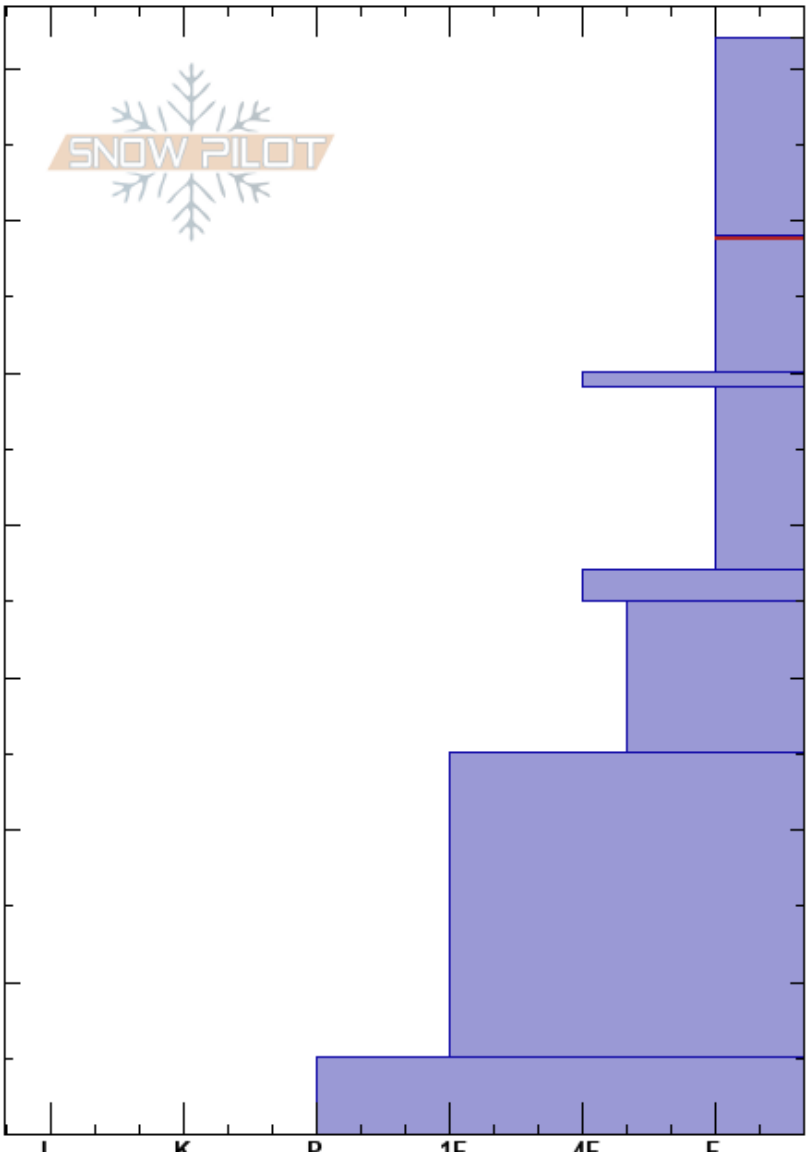

Surprise Meadow, GTNP
 Teton Range
 WY
 Elevation: 9572 ft
 Aspect:
 Specifics:

Lisa Van Sciver
 11/25/2019 - 2:00pm
 Co-ord: 43.72861N, -110.77528W
 Slope Angle: 0°
 Wind Loading: no

Stability: **HS:72**
 Air Temperature: -12°C PF:60 59-50cm:Problematic layer
 Sky Cover: OVC
 Precipitation: NO
 Wind: N Calm

Crystal Form	Crystal Size	Moisture	ρ kg/m ³	Stability tests & Layer comments
+ (Δ)	1(4)			
∅	0.3-1			
⊙				
⊖	0.5-1			
⊙				
⊖	1-2			
⊖ (^)	0.5-2 (2)			
■				

Notes: A right-side-up, faceted snowpack which had gone some rounding, but snow grains lacked necks or any connection between snow grains. Mostly just sugar.