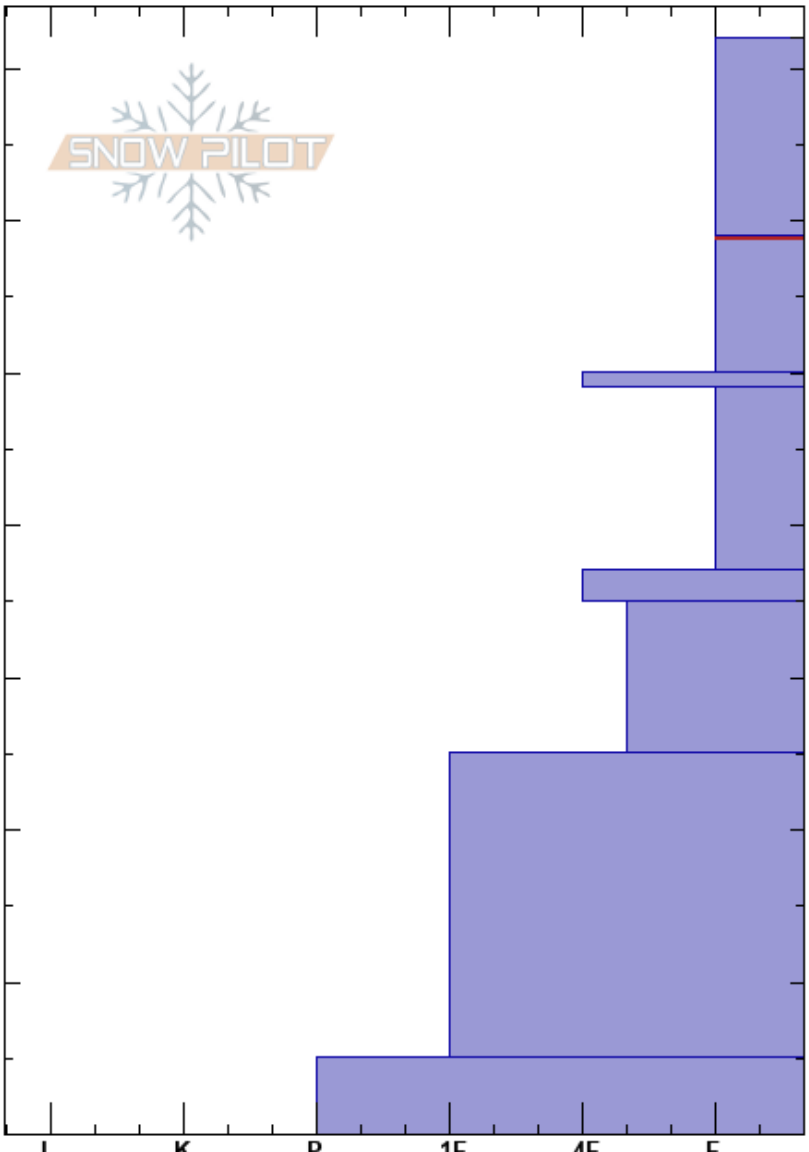

Surprise Meadow, GTNP
 Teton Range
 WY
 Elevation: 9572 ft
 Aspect:
 Specifics:

Lisa Van Sciver
 11/25/2019 - 2:00pm
 Co-ord: 43.72861N, -110.77528W
 Slope Angle: 0°
 Wind Loading: no

Stability:
 Air Temperature: -12°C
 Sky Cover: OVC
 Precipitation: NO
 Wind: N Calm

HS:72
 PF:60 59-50cm:Problematic layer

Crystal Form	Crystal Size	Moisture	ρ kg/m ³	Stability tests & Layer comments
+ (Δ)	1(4)			
∅	0.3-1			
⊙				
⊖	0.5-1			
⊙				
⊖	1-2			
⊖ (^)	0.5-2 (2)			
■				

Notes: A right-side-up, faceted snowpack which had gone some rounding, but snow grains lacked necks or any connection between snow grains. Mostly just sugar.