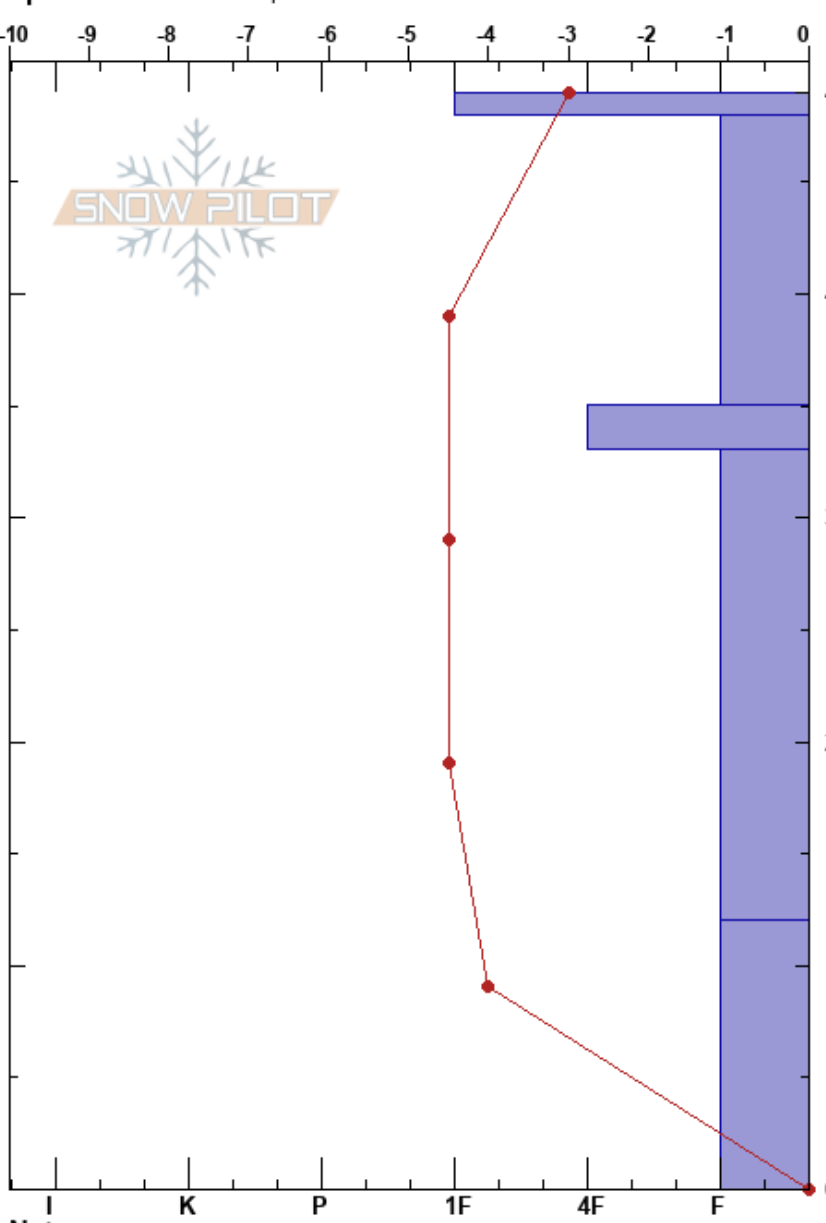

Below Francie's Cabin
 Tenmile Range
 CO
Elevation: 11040 ft
Aspect: 42°
Specifics: We skied slope

Carlyn Crispell
 11/25/2019 - 10:20am
Co-ord: 39.43670N, -106.07300W
Slope Angle: 25°
Wind Loading: previous

Stability:
Air Temperature: 2°C
Sky Cover: OVC
Precipitation: NO
Wind: SW Calm

HS:49
PF:49
Layer Notes:
 35-33cm: Not consistent across slope
 33-12cm: Some chains forming at top
 12-0cm: Problematic layer

Form	Crystal		Moisture	ρ kg/m³	Stability tests & Layer comments
	Size				
☐	0.5				
☐ (/)	0.5(0.5)				
☐	0.3				
☐	0.3-0.5				← CT5, Q2 @36cm ← CT10, Q2 @36cm ← CT13, Q2 @35cm ← ECTN6 @35cm
☐ (^)	1				33-12cm: Some chains forming at top
^	1-2				← PST36/90 (SF) @12cm 20191030