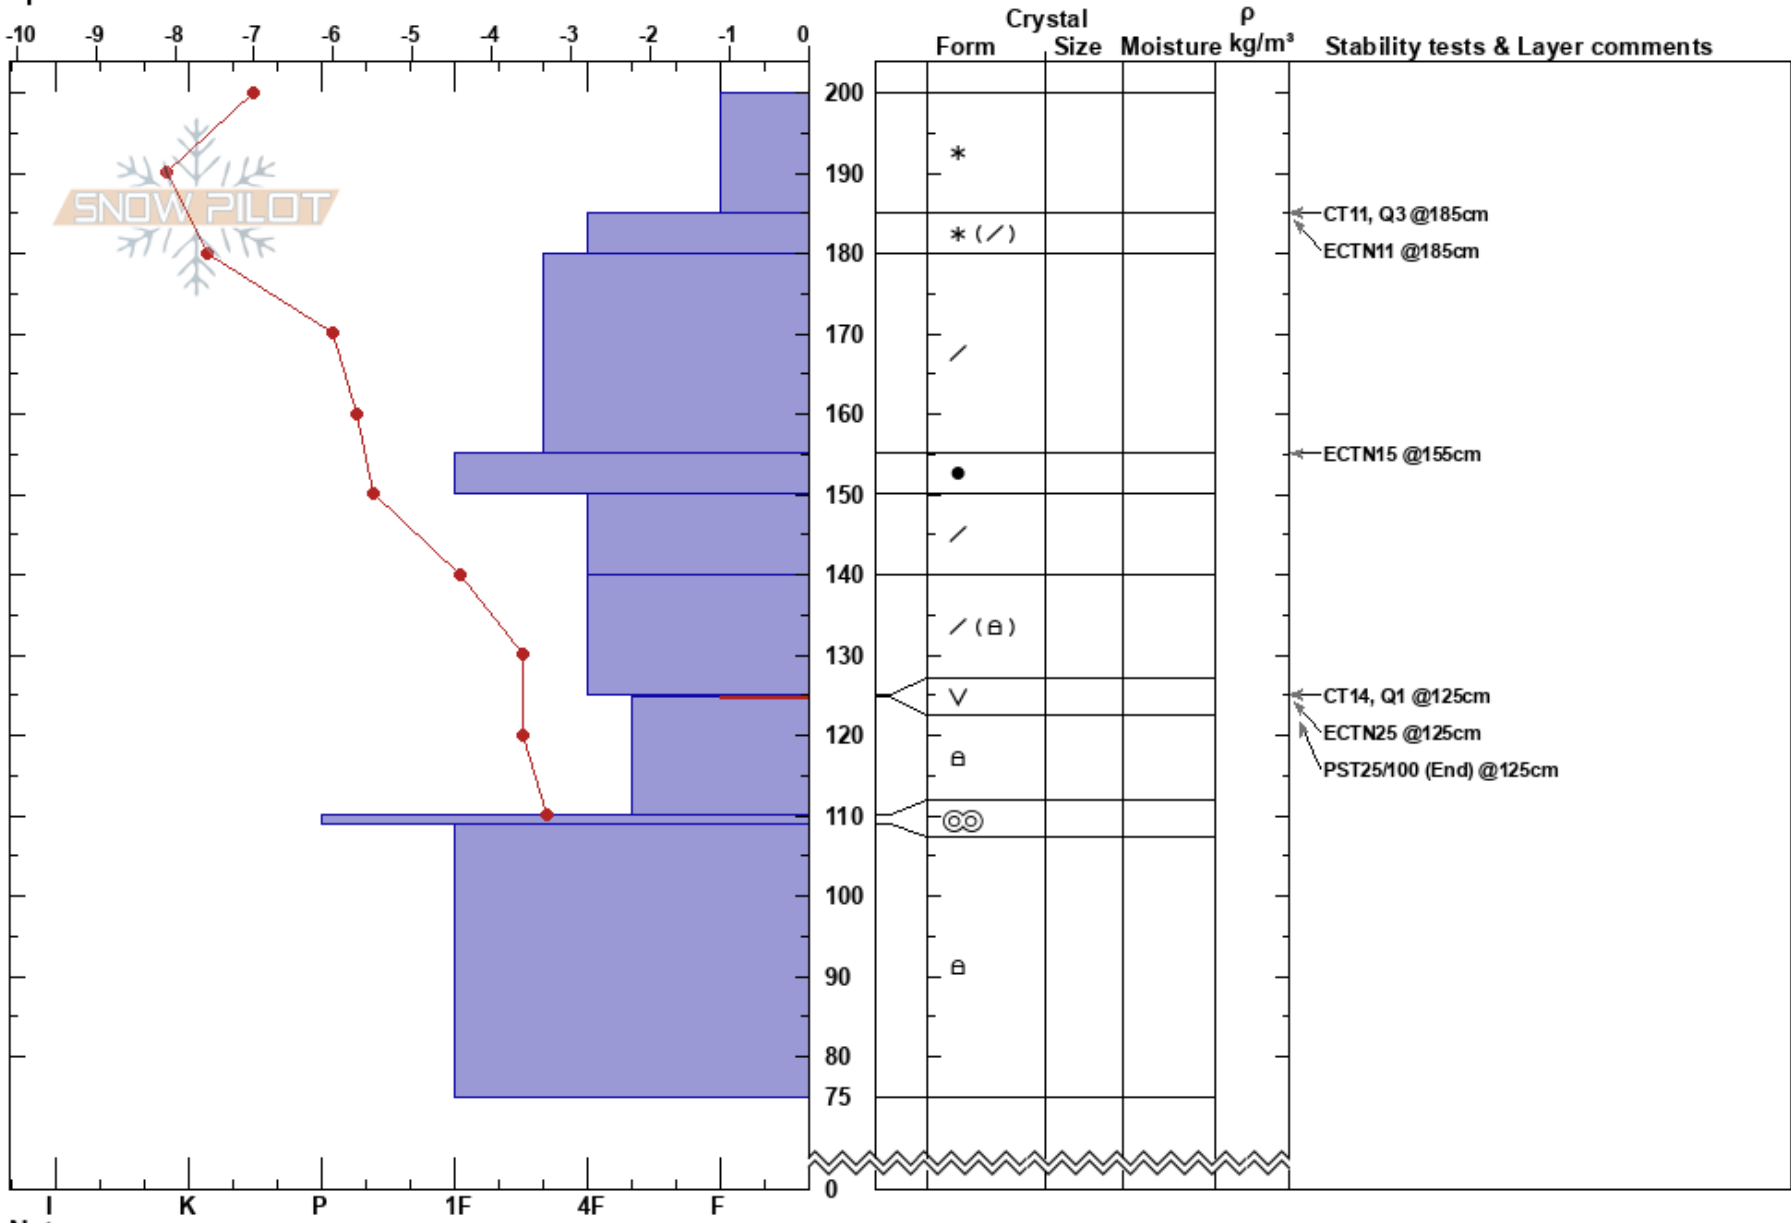

Grouse Ridge
 Rattlesnake Mtns
 MT
 Elevation: 7370 ft
 Aspect: 32°
 Specifics:

Timothy Laroche
 02/08/2017 - 12:00pm
 Co-ord: 47.03661N, -113.97803W
 Slope Angle: 32°
 Wind Loading: previous

Stability: Fair
 Air Temperature: -7.3°C
 Sky Cover: X
 Precipitation: S1
 Wind: SW Calm

HS:200
 Layer Notes:
 125-124.7cm:Problematic layer

Notes: