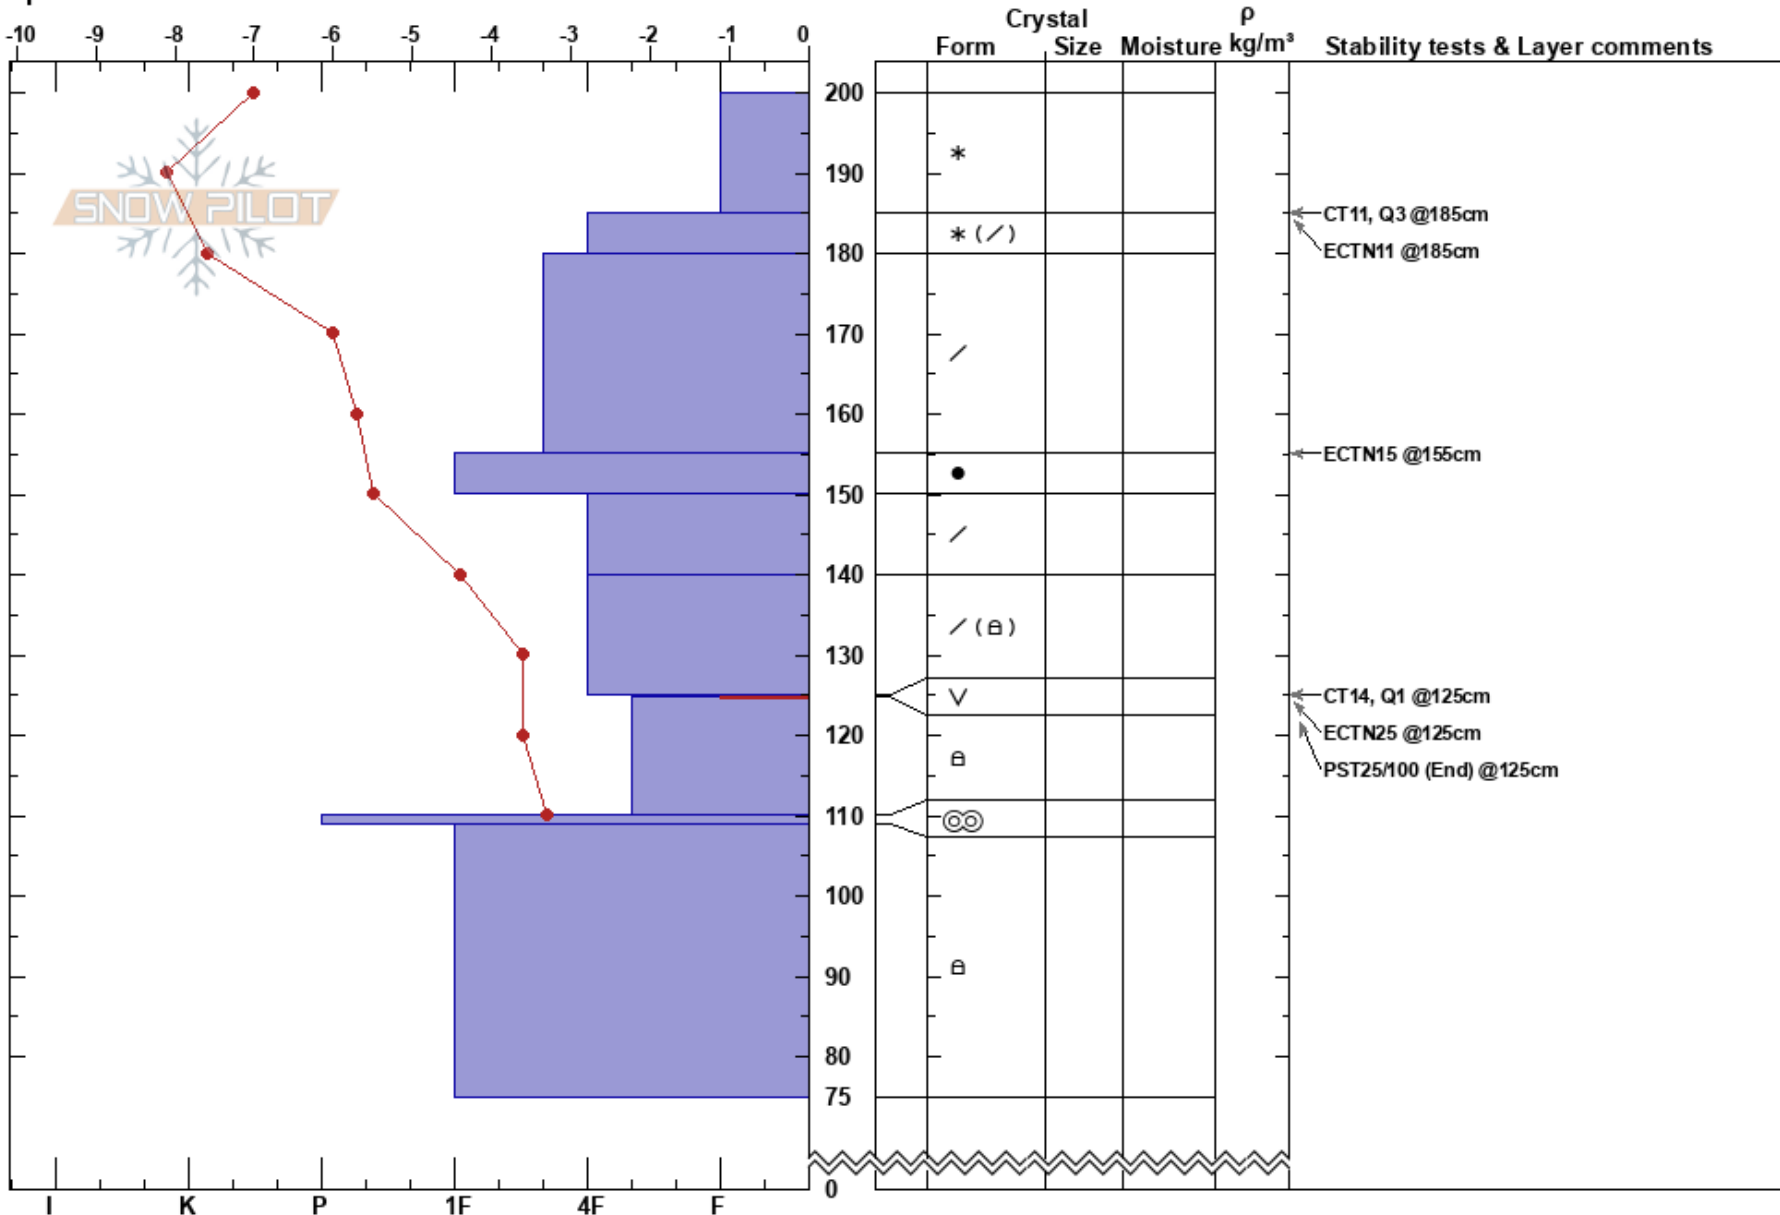

Grouse Ridge
 Rattlesnake Mtns
 MT
 Elevation: 7370 ft
 Aspect: 32°
 Specifics:

Timothy Laroche
 02/08/2017 - 12:00pm
 Co-ord: 47.03661N, -113.97803W
 Slope Angle: 32°
 Wind Loading: previous

Stability: Fair
 Air Temperature: -7.3°C
 Sky Cover: X
 Precipitation: S1
 Wind: SW Calm

HS:200
 Layer Notes:
 125-124.7cm: Problematic layer

Notes: