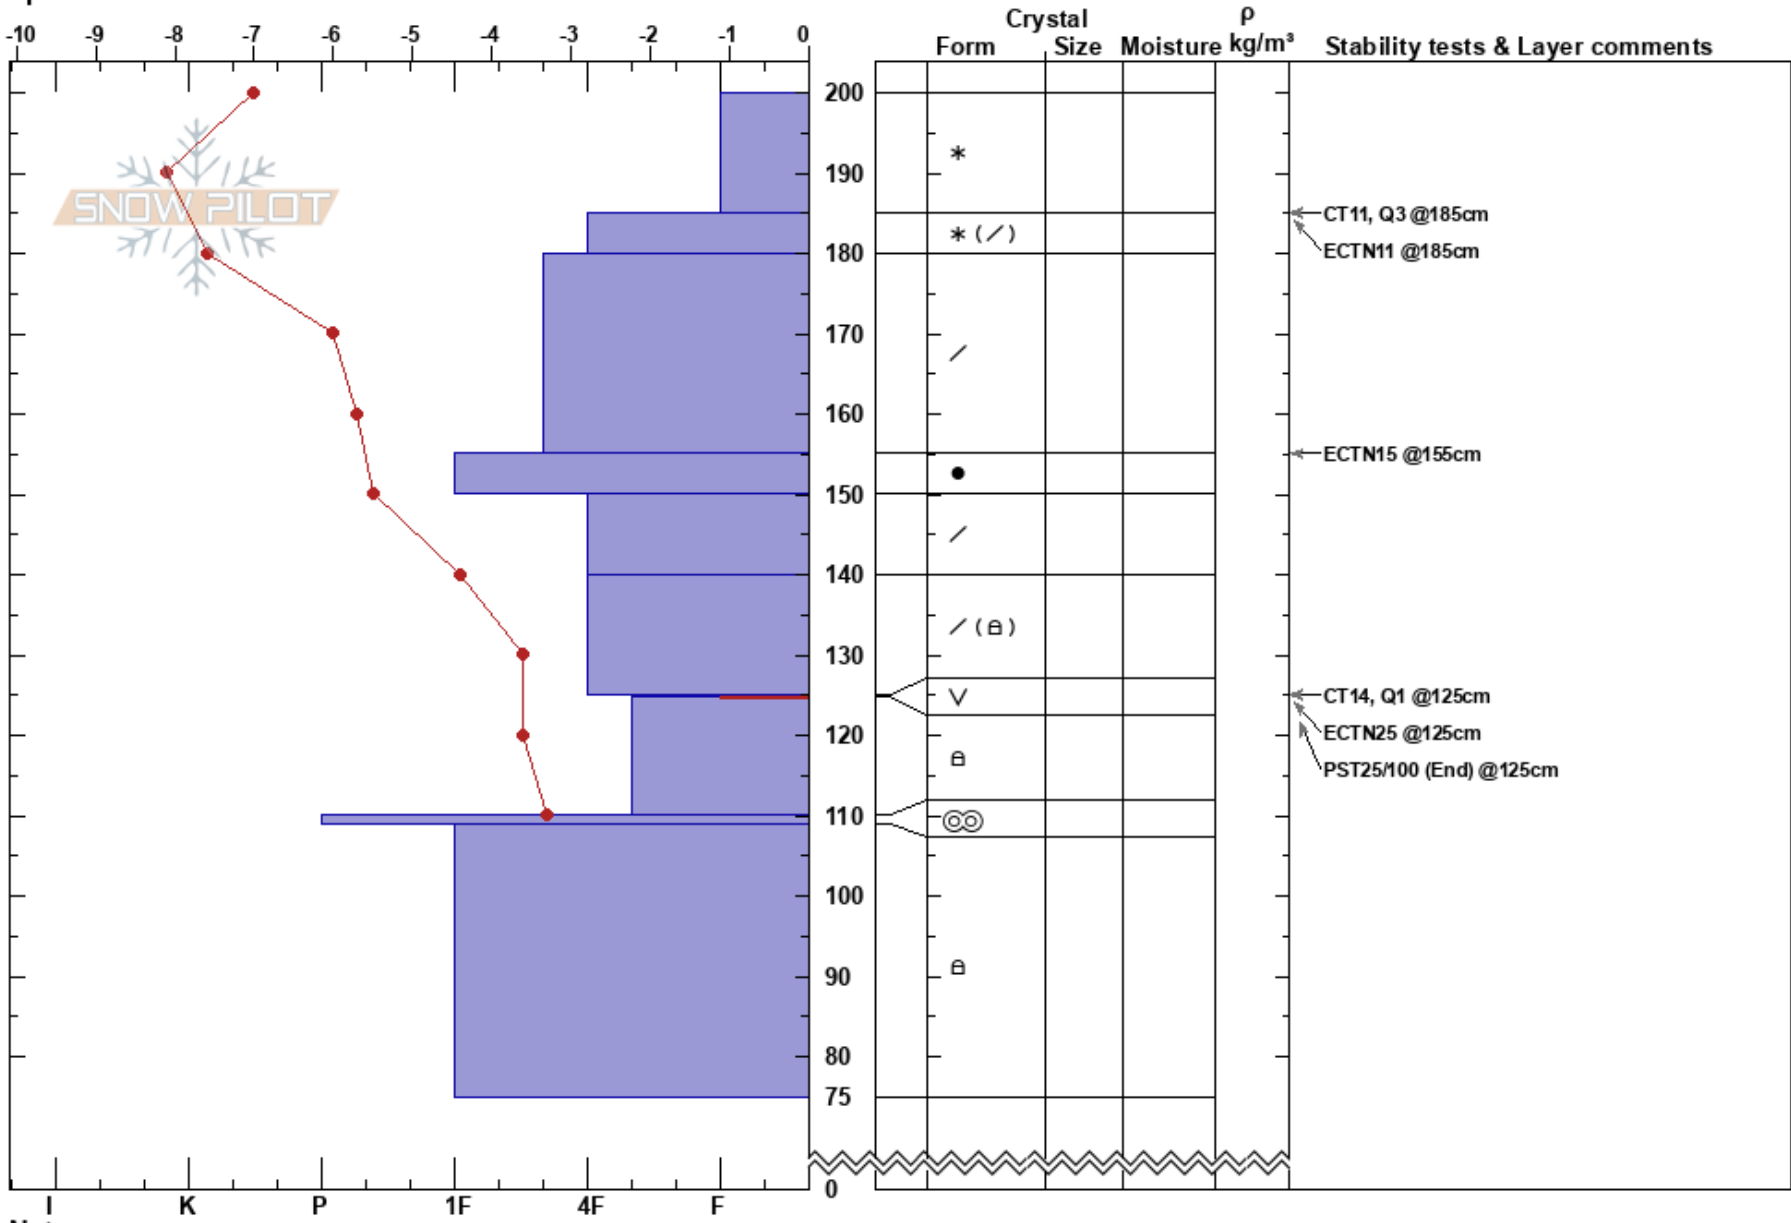

Grouse Ridge
 Rattlesnake Mtns
 MT
 Elevation: 7370 ft
 Aspect: 32°
 Specifics:

Timothy Laroche
 02/08/2017 - 12:00pm
 Co-ord: 47.03661N, -113.97803W
 Slope Angle: 32°
 Wind Loading: previous

Stability: Fair
 Air Temperature: -7.3°C
 Sky Cover: X
 Precipitation: S1
 Wind: SW Calm

HS:200
 Layer Notes:
 125-124.7cm: Problematic layer

Notes: