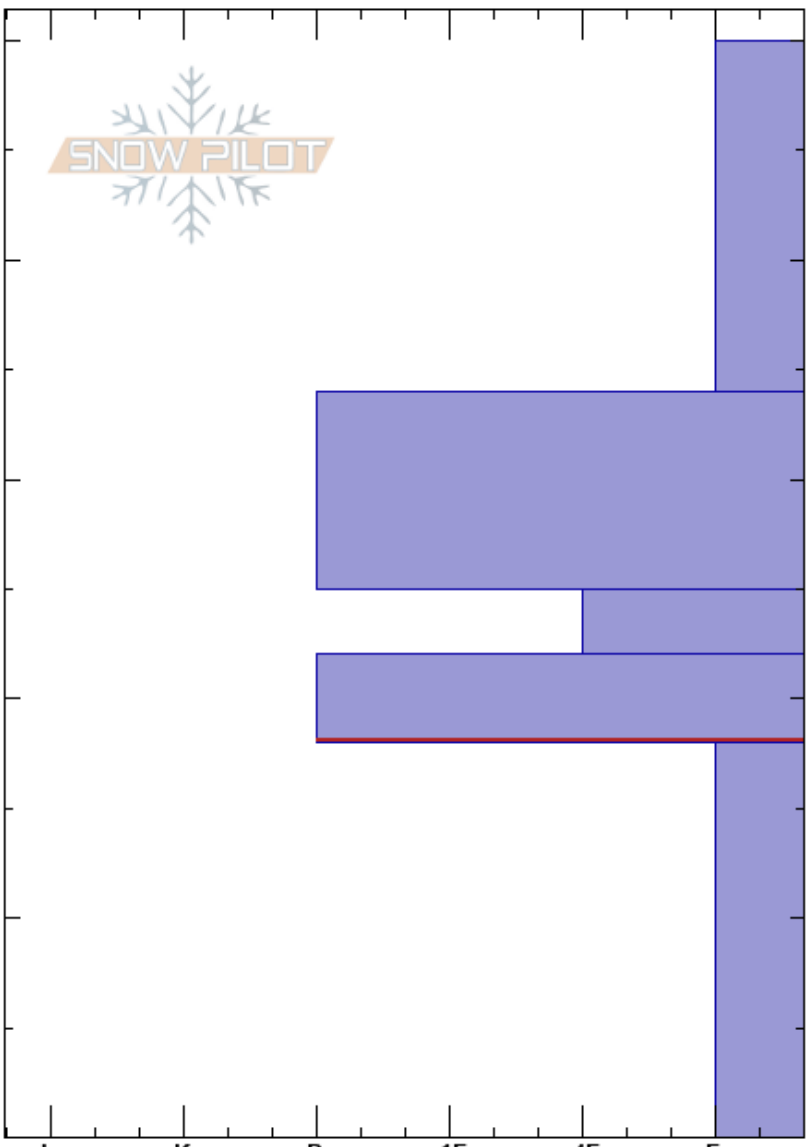

Sunshine SZ
 Front Range
 CO
 Elevation: 3636 m
 Aspect: E
 Specifics:

Carter Spencer
 11/25/2019 - 11:30am
 Co-ord:
 Slope Angle: 35°
 Wind Loading: previous

Stability:
 Air Temperature:
 Sky Cover: BKN
 Precipitation: NO
 Wind: SE Light Breeze

HS:50
 Layer Notes:
 22-18cm: Problematic layer

Crystal Form	Crystal Size	Moisture	ρ kg/m ³	Stability tests & Layer comments
-	0.5			
⊙⊙	2			
□	2.5-3			
⊙⊙	2			
□	2			

Notes: Poked around start zone - depth was pretty consistent avg of 60cm. No slab formation was noted on the aspect however 2 layers of concern were present.