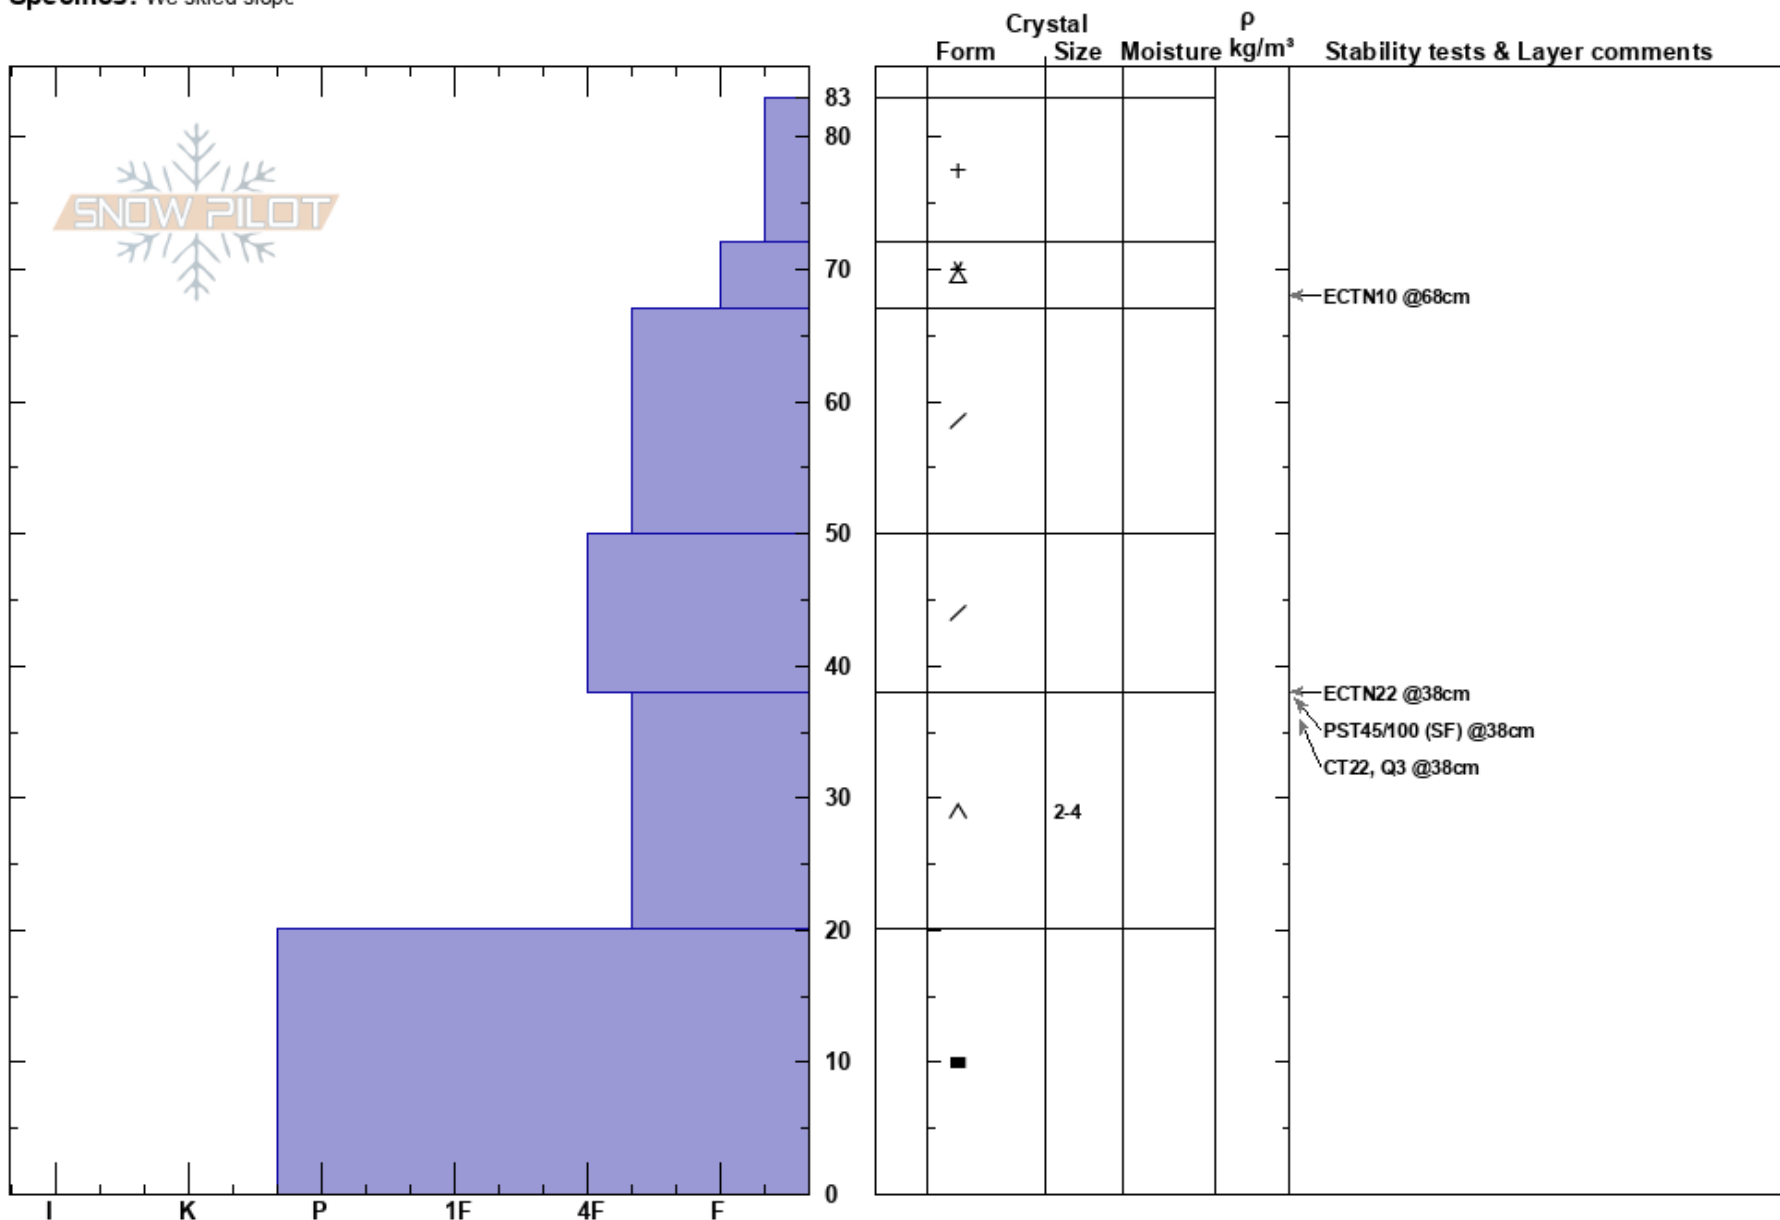

The Throne N
 Bridger Range
 MT
Elevation: 8500 ft
Aspect: 350°
Specifics: We skied slope

Eric Knoff
 02/08/2017 - 1:25pm
Co-ord:
Slope Angle: 22°
Wind Loading: no

Stability: Fair Stable
Air Temperature: -5°C
Sky Cover: OVC
Precipitation: NO
Wind: W Calm

HS:83
Layer Notes:
 38-20cm: Problematic layer

Notes: Well developed depth hoar near the ground wasn't reactive. However, with a big load 1-2" of SWE, avalanches are still possible on this layer.