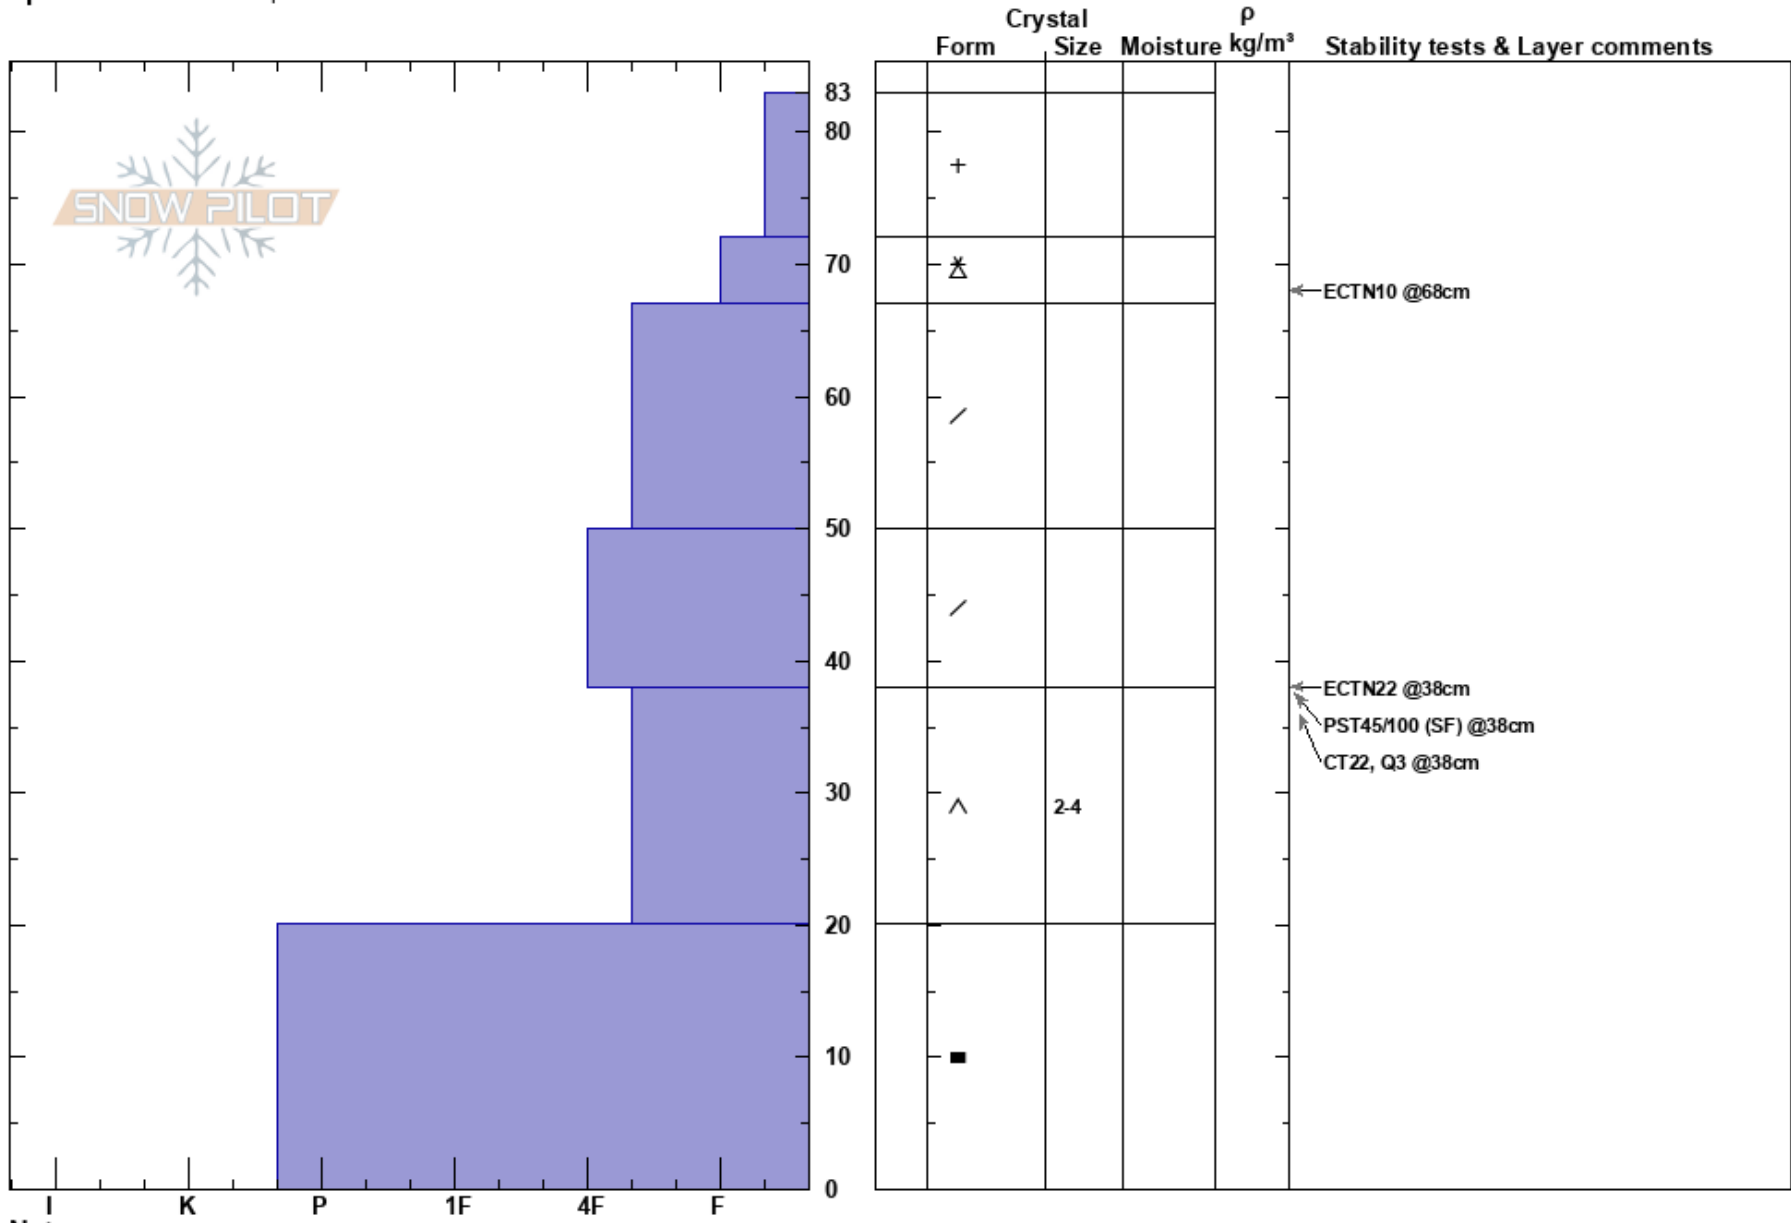

The Throne N
 Bridger Range
 MT
Elevation: 8500 ft
Aspect: 350°
Specifics: We skied slope

Eric Knoff
 02/08/2017 - 1:25pm
Co-ord:
Slope Angle: 22°
Wind Loading: no

Stability: Fair Stable
Air Temperature: -5°C
Sky Cover: OVC
Precipitation: NO
Wind: W Calm

HS:83
Layer Notes:
 38-20cm: Problematic layer

Notes: Well developed depth hoar near the ground wasn't reactive. However, with a big load 1-2" of SWE, avalanches are still possible on this layer.