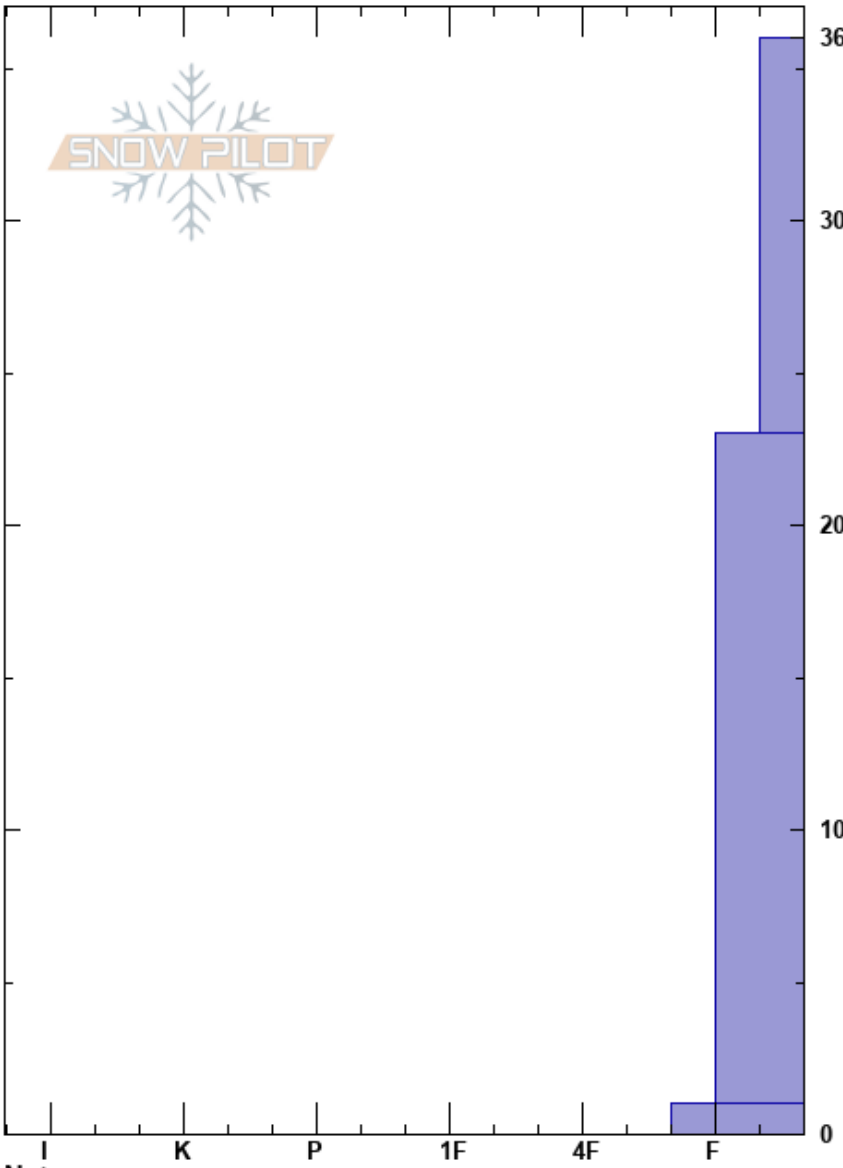

Equity  
 Front Range  
 CO  
**Elevation:** 11694 ft  
**Aspect:** NW  
**Specifics:** Ski tracks on slope; We skied slope

Ryan Lewthwaite  
 11/24/2019 - 1:00pm  
**Co-ord:** 39.57009N, -105.87284W  
**Slope Angle:** 35°  
**Wind Loading:** yes

**Stability:** Good  
**Air Temperature:** 29°C  
**Sky Cover:** FEW  
**Precipitation:** NO  
**Wind:** W Light Breeze

**HS:**36  
**PF:**31  
**PS:**26  
 23-1cm: Problematic layer

Crystal Form	Crystal Size	Moisture	$\rho$ kg/m <sup>3</sup>	Stability tests & Layer comments
∇	1.5			
*	1.5	D		
□	(1)	D		
∧	1.5-2	D		CTN