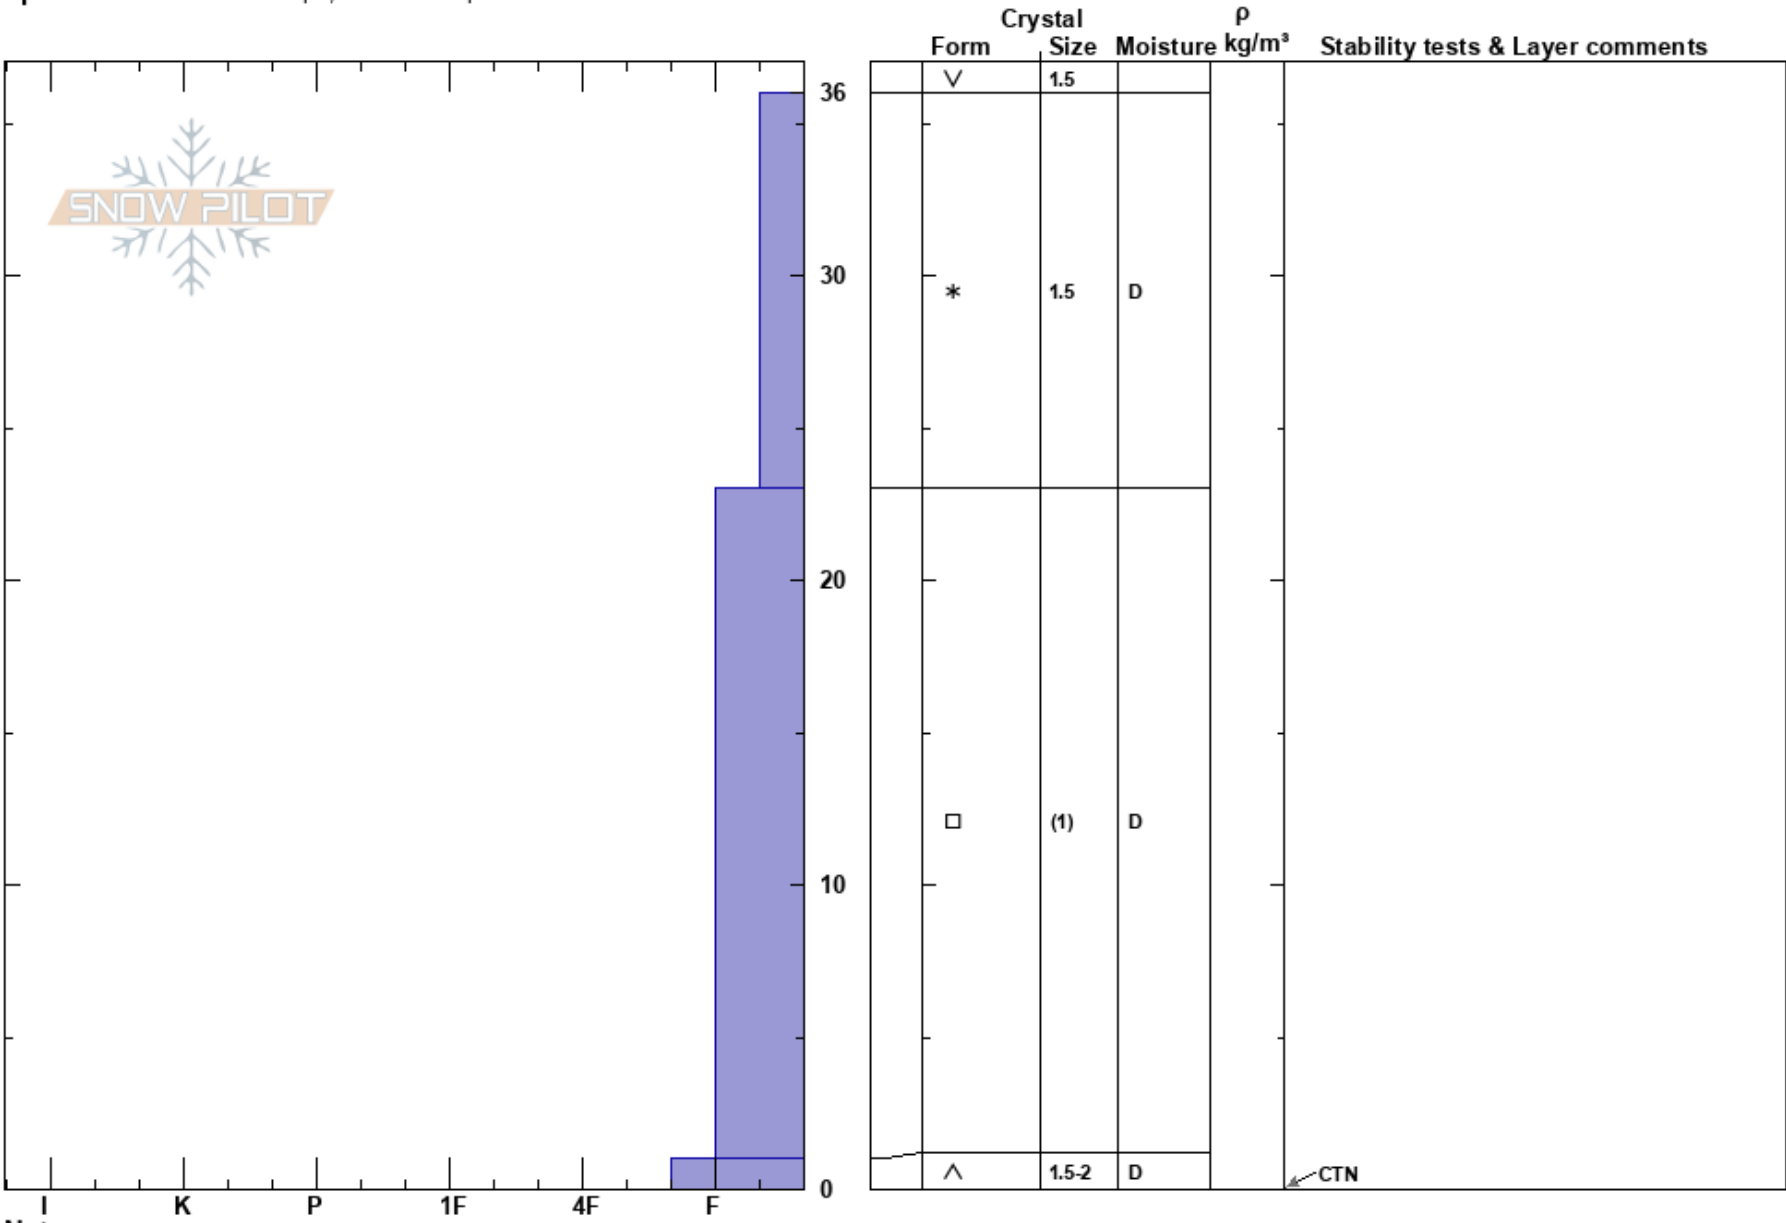

Equity
 Front Range
 CO
Elevation: 11694 ft
Aspect: NW
Specifics: Ski tracks on slope; We skied slope

Ryan Lewthwaite
 11/24/2019 - 1:00pm
Co-ord: 39.57009N, -105.87284W
Slope Angle: 35°
Wind Loading: yes

Stability: Good
Air Temperature: 29°C
Sky Cover: FEW
Precipitation: NO
Wind: W Light Breeze

HS:36
PF:31
PS:26
 23-1cm: Problematic layer

Notes: