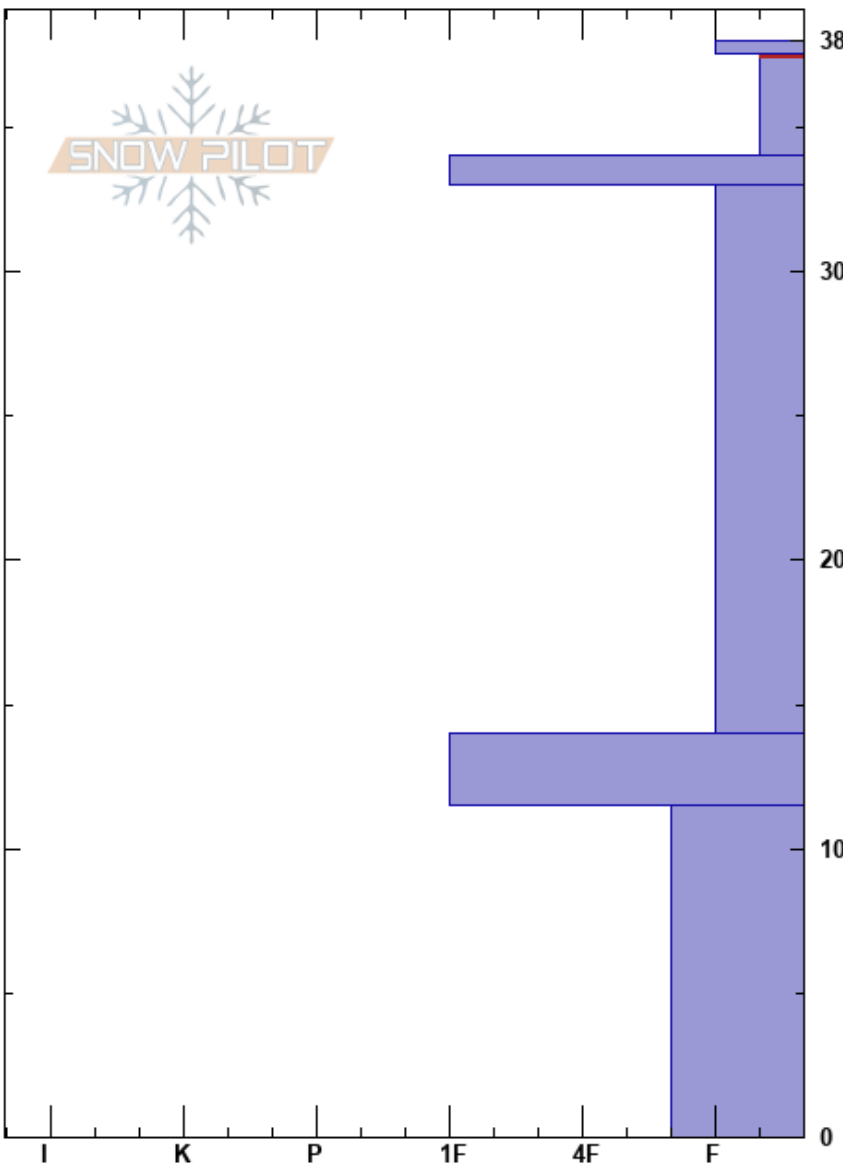

Miller Bowl
 Bear River Range
 UT
 Elevation: 8706 ft
 Aspect: N
 Specifics: Ski tracks on slope; We skied slope

toby weed
 11/24/2019 - 1:15pm
 Co-ord: 41.88722N, -111.64740W
 Slope Angle: 36°
 Wind Loading: previous

Stability: Good
 Air Temperature: 28°F
 Sky Cover: BKN
 Precipitation: NO
 Wind: SW Moderate

HS:38
 PF:38
 PS:15
 37.5-34cm: Problematic layer

Crystal Form	Crystal Size	Moisture	ρ kg/m ³	Stability tests & Layer comments
∨				
/ (∅)				
⊙⊙				
□	1			
⊙⊙(□)				
□	(1.5)			