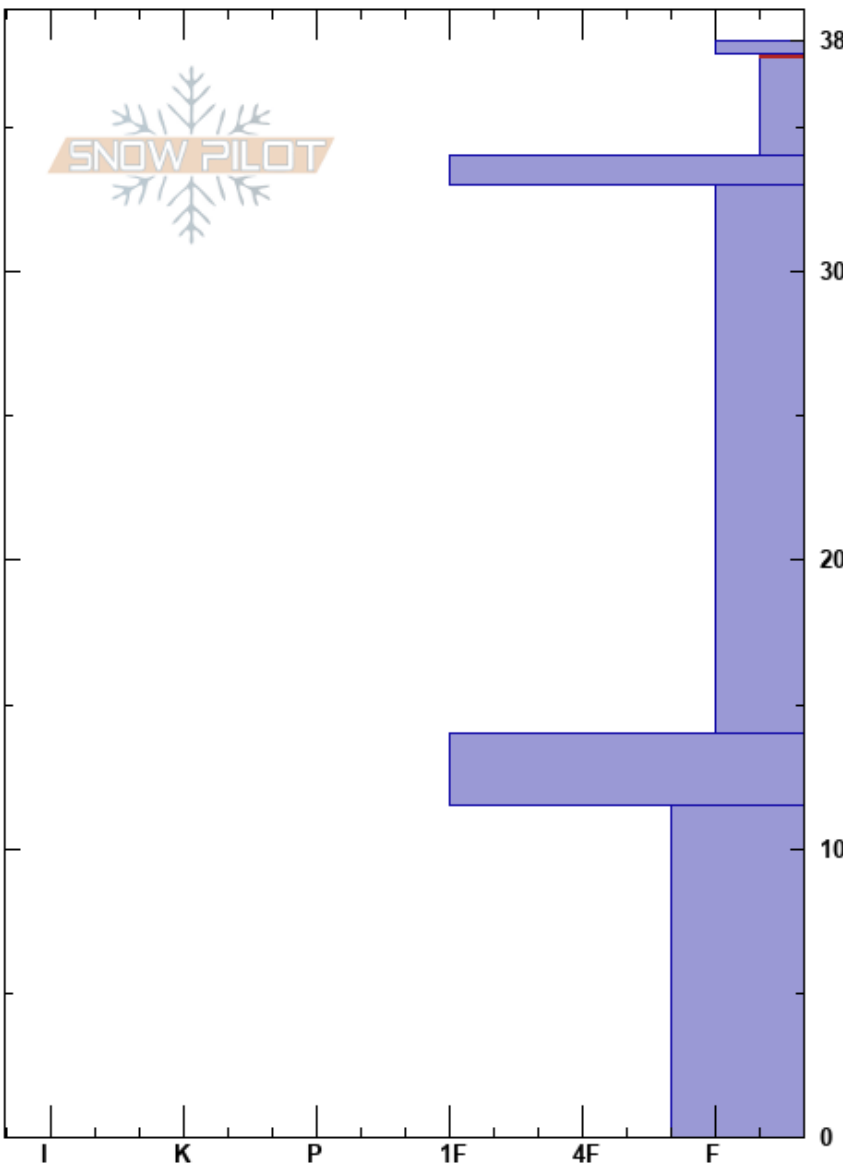

Miller Bowl  
 Bear River Range  
 UT  
 Elevation: 8706 ft  
 Aspect: N  
 Specifics: Ski tracks on slope; We skied slope

toby weed  
 11/24/2019 - 1:15pm  
 Co-ord: 41.88722N, -111.64740W  
 Slope Angle: 36°  
 Wind Loading: previous

Stability: Good  
 Air Temperature: 28°F  
 Sky Cover: BKN  
 Precipitation: NO  
 Wind: SW Moderate

HS:38  
 PF:38  
 PS:15  
 37.5-34cm: Problematic layer

Crystal Form	Crystal Size	Moisture	$\rho$ kg/m <sup>3</sup>	Stability tests & Layer comments
∇				
/ (∅)				
⊙⊙				
□	1			
⊙⊙(□)				
□	(1.5)			