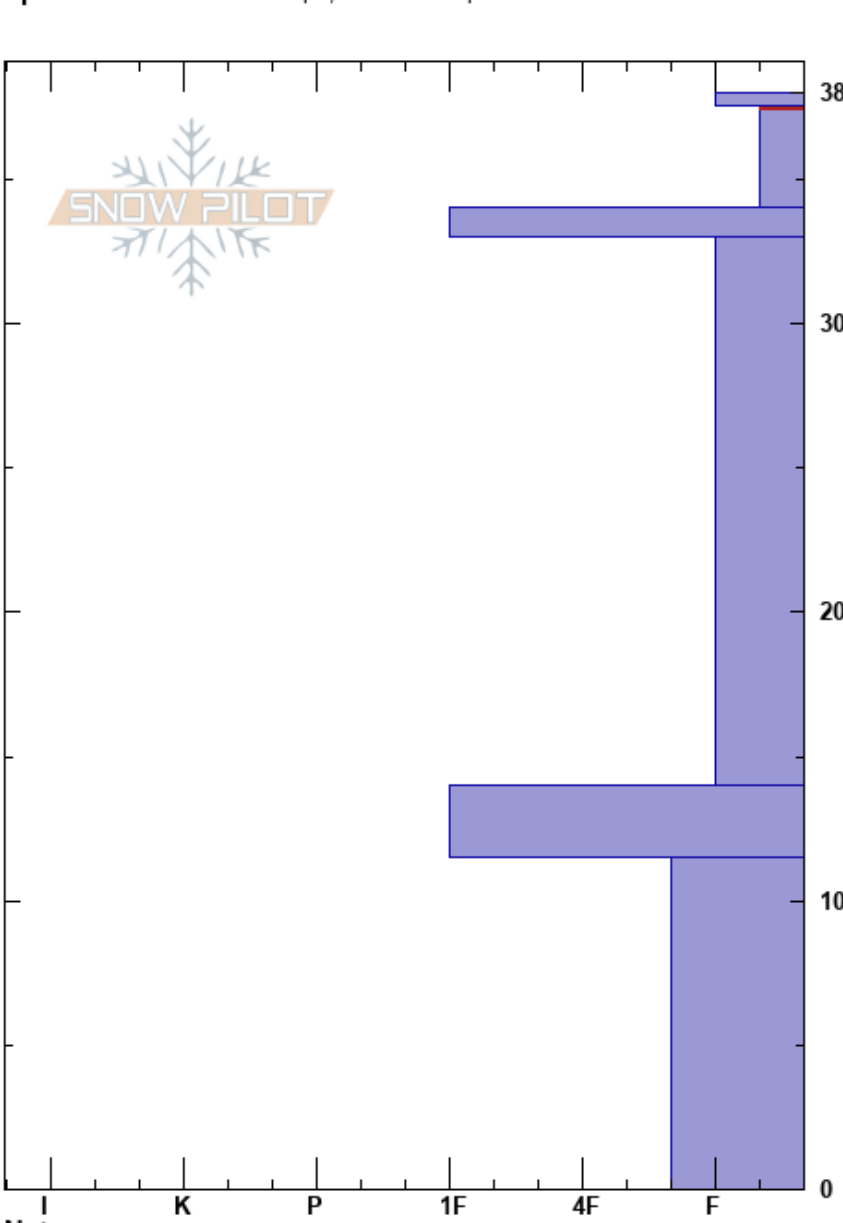

Miller Bowl  
 Bear River Range  
 UT  
 Elevation: 8706 ft  
 Aspect: N  
 Specifics: Ski tracks on slope; We skied slope

toby weed  
 11/24/2019 - 1:15pm  
 Co-ord: 41.88722N, -111.64740W  
 Slope Angle: 36°  
 Wind Loading: previous

Stability: Good  
 Air Temperature: 28°F  
 Sky Cover: BKN  
 Precipitation: NO  
 Wind: SW Moderate

HS:38  
 PF:38  
 PS:15  
 37.5-34cm: Problematic layer

Crystal Form	Crystal Size	Moisture	$\rho$ kg/m <sup>3</sup>	Stability tests & Layer comments
∨				
/ (∅)				
⊙⊙				
□	1			
⊙⊙(□)				
□	(1.5)			