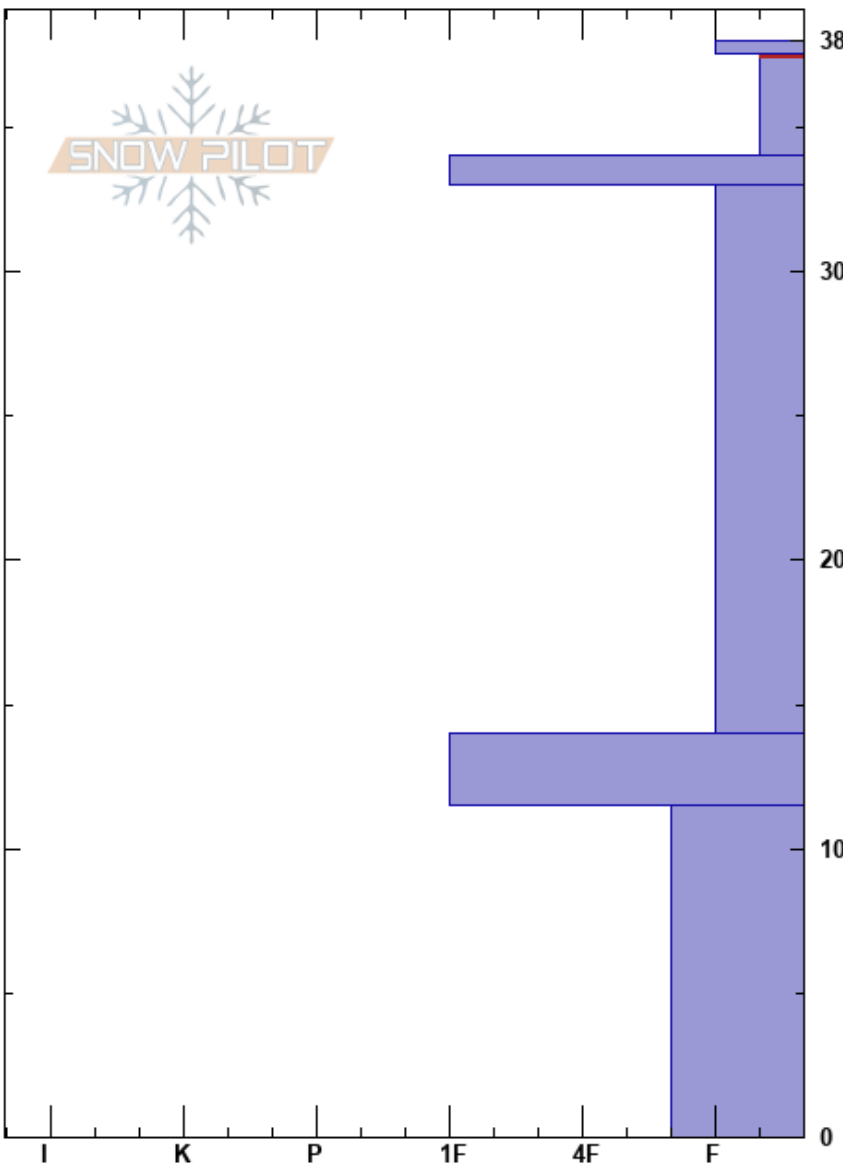

Miller Bowl  
 Bear River Range  
 UT  
 Elevation: 8706 ft  
 Aspect: N  
 Specifics: Ski tracks on slope; We skied slope

toby weed  
 11/24/2019 - 1:15pm  
 Co-ord: 41.88722N, -111.64740W  
 Slope Angle: 36°  
 Wind Loading: previous

Stability: Good  
 Air Temperature: 28°F  
 Sky Cover: BKN  
 Precipitation: NO  
 Wind: SW Moderate

HS:38  
 PF:38  
 PS:15  
 37.5-34cm: Problematic layer

Crystal Form	Crystal Size	Moisture	$\rho$ kg/m <sup>3</sup>	Stability tests & Layer comments
∨				
/ (∅)				
⊙⊙				
□	1			
⊙⊙(□)				
□	(1.5)			